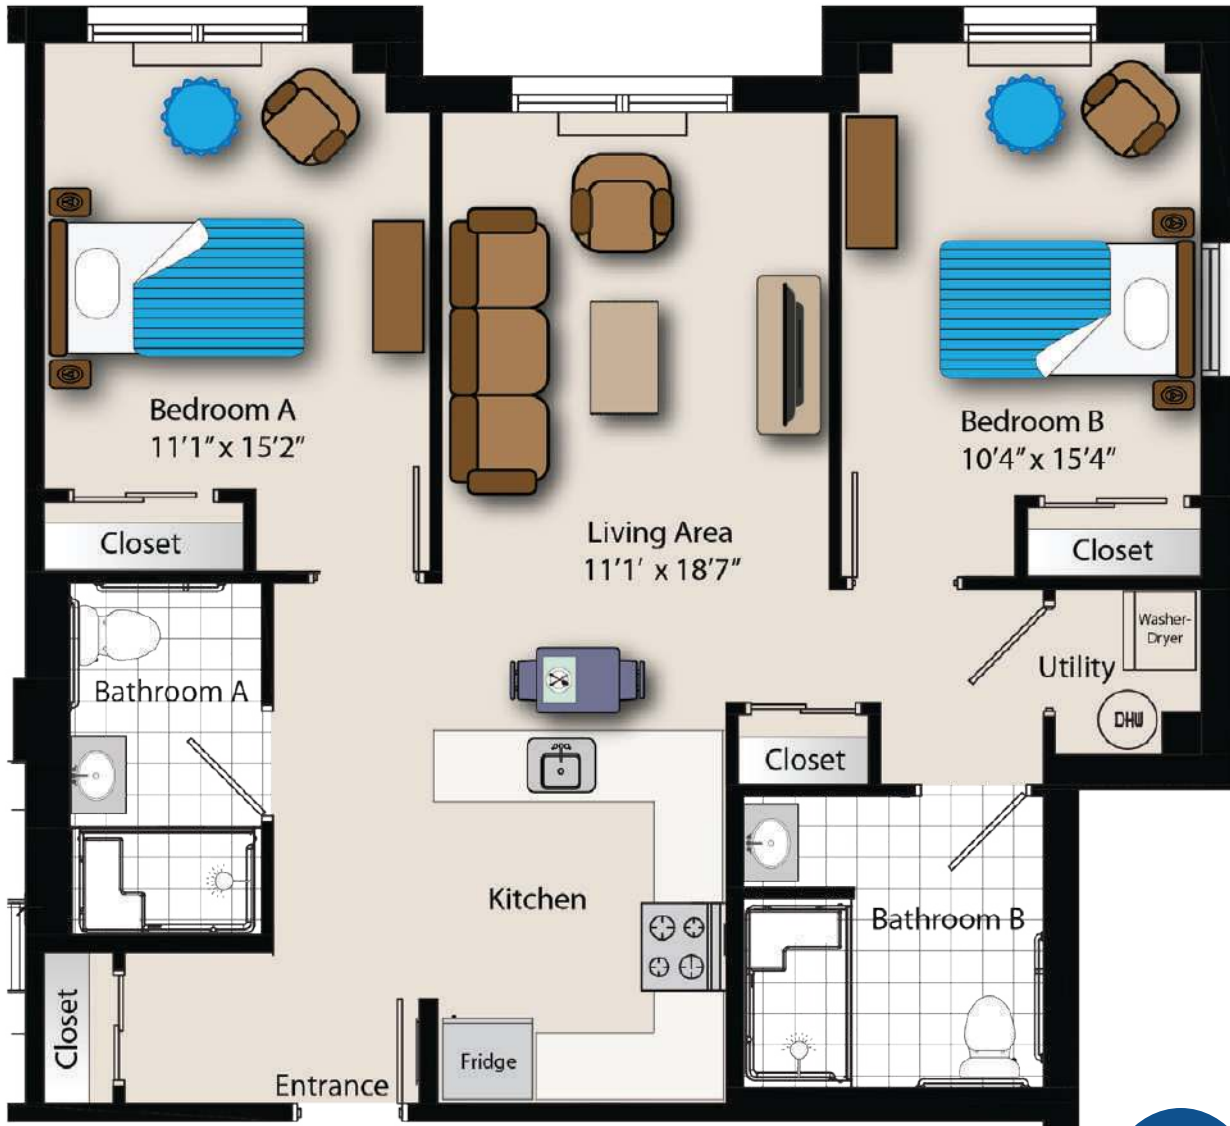

Independent Living Floor Plans

Two Bedroom

THE CHELSEA
A T W A R R E N

274 King George Rd., Warren, NJ 07059
P 908-903-0911 • chelseaseniorliving.com