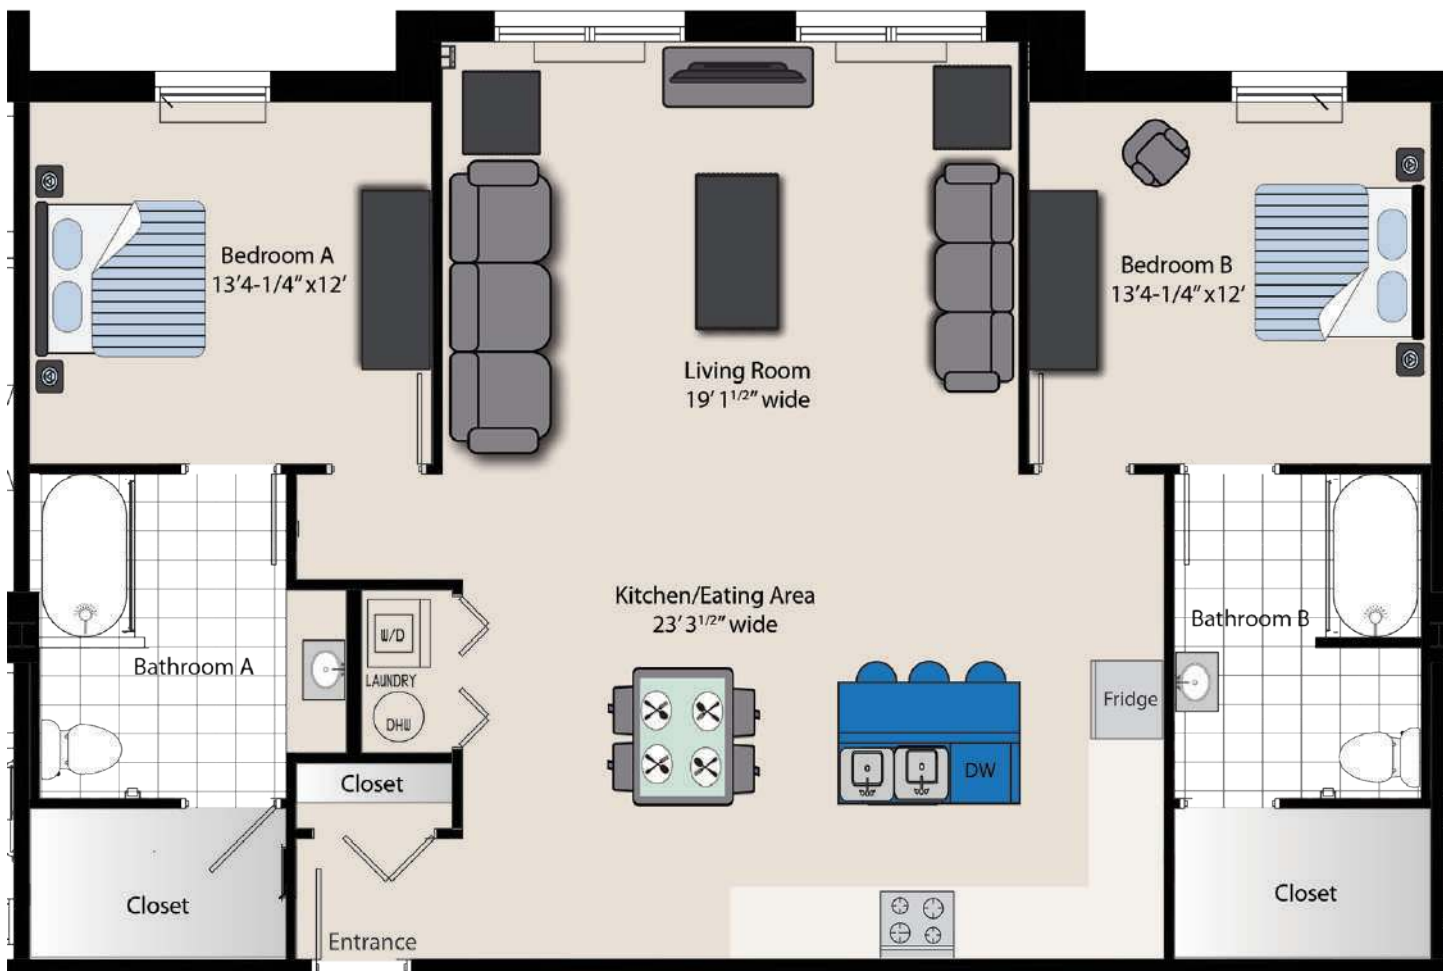

Independent Living Floor Plans

Two Bedroom Combo

THE CHELSEA
AT WARREN

274 King George Rd., Warren, NJ 07059
P 908-903-0911 • chelseaseniorliving.com