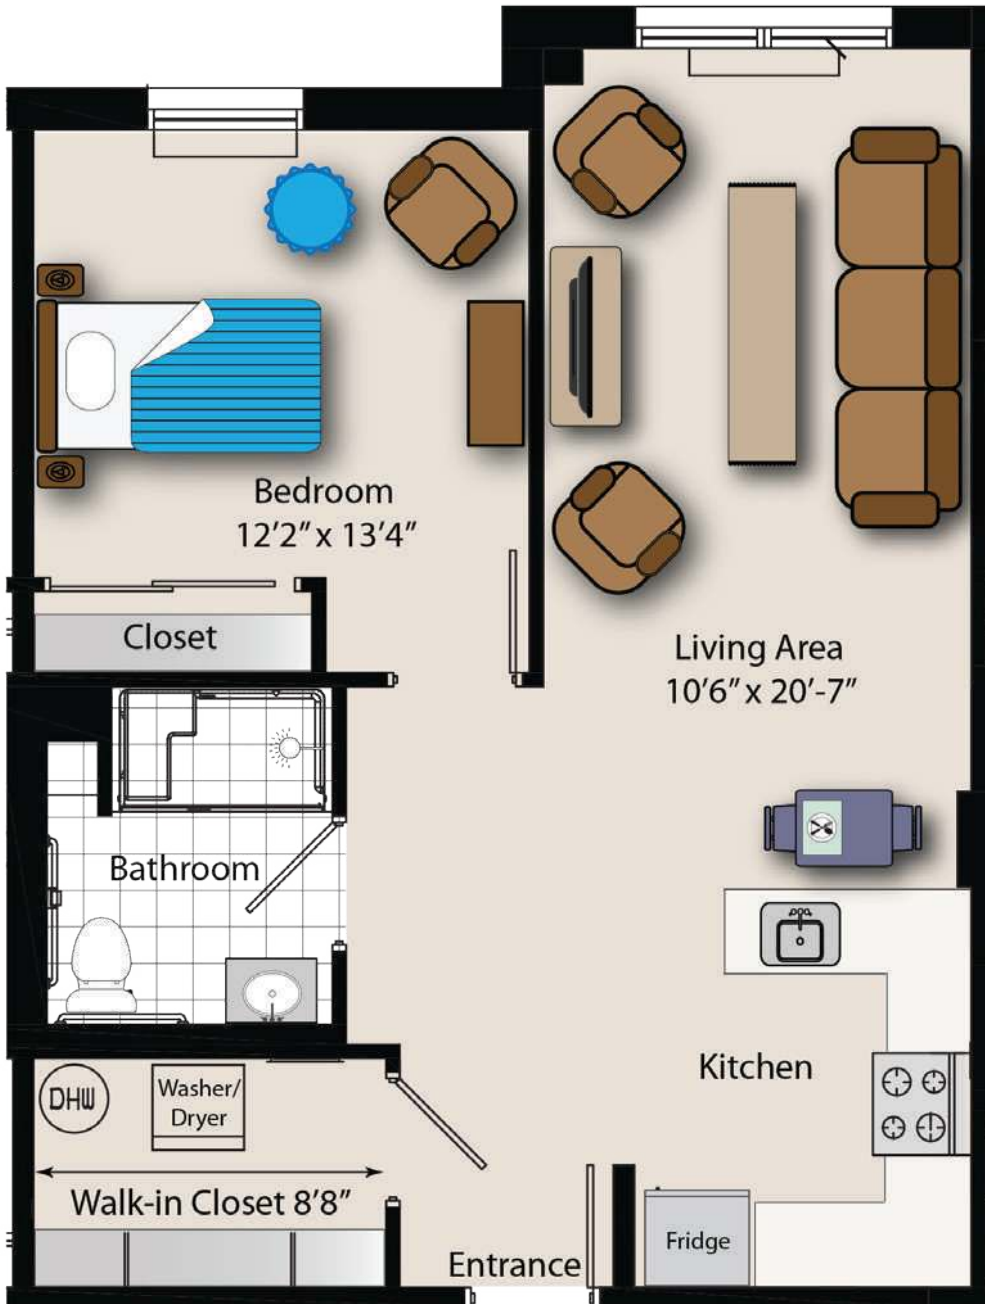

# Independent Living Floor Plans

## One Bedroom

THE CHELSEA  
A T W A R R E N

274 King George Rd., Warren, NJ 07059  
P 908-903-0911 • [chelseaseniorliving.com](http://chelseaseniorliving.com)