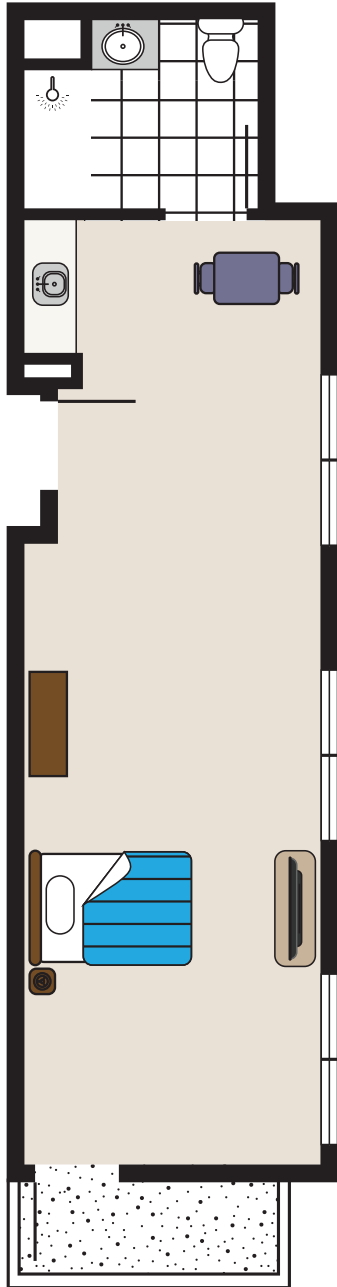

Assisted Living Floor Plans

Small Studio

THE CHELSEA

AT WARREN

274 King George Rd., Warren, NJ 07059
P 908-903-0911 • chelseaseniorliving.com

Assisted Living Floor Plans

Deluxe Studio

THE CHELSEA

AT WARREN

274 King George Rd., Warren, NJ 07059
P 908-903-0911 • chelseaseniorliving.com

Assisted Living Floor Plans

One Bedroom

THE CHELSEA

AT WARREN

274 King George Rd., Warren, NJ 07059
P 908-903-0911 • chelseaseniorliving.com