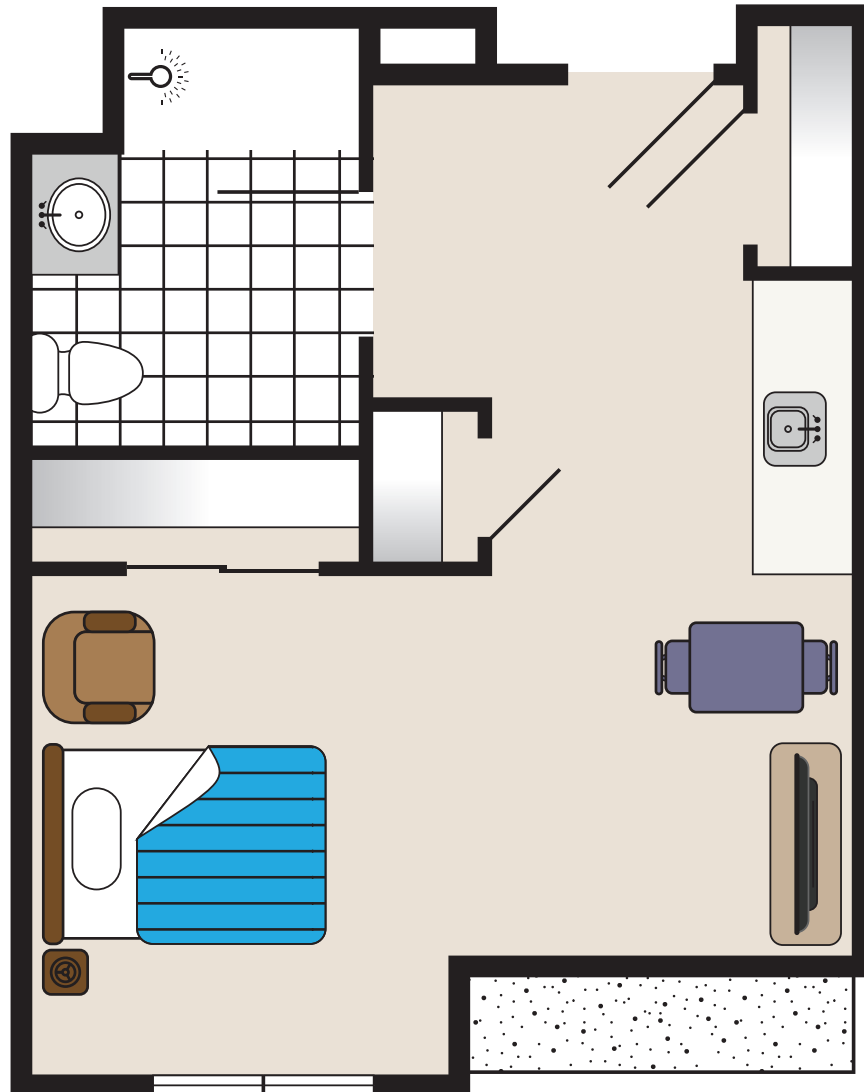

Assisted Living Floor Plans

Small Studio

THE CHELSEA

AT WARREN

274 King George Rd., Warren, NJ 07059
P 908-903-0911 • chelseaseniorliving.com

Assisted Living Floor Plans

Deluxe Studio

THE CHELSEA

AT WARREN

274 King George Rd., Warren, NJ 07059
P 908-903-0911 • chelseaseniorliving.com

Assisted Living Floor Plans

One Bedroom

THE CHELSEA

AT WARREN

274 King George Rd., Warren, NJ 07059
P 908-903-0911 • chelseaseniorliving.com