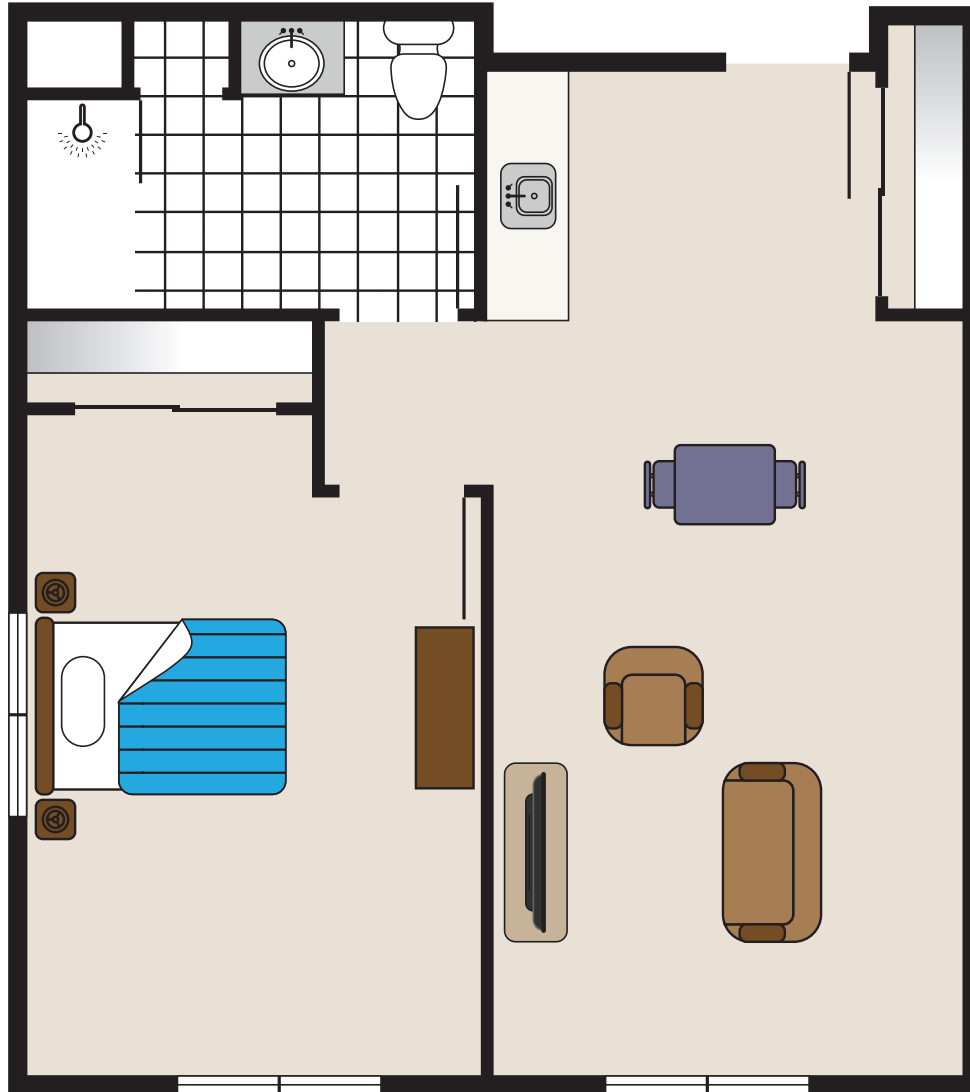

Assisted Living Floor Plans

Small Studio

THE CHELSEA

AT WARREN

274 King George Rd., Warren, NJ 07059
P 908-903-0911 • chelseaseniorliving.com

Assisted Living Floor Plans

Deluxe Studio

THE CHELSEA

AT WARREN

274 King George Rd., Warren, NJ 07059
P 908-903-0911 • chelseaseniorliving.com

Assisted Living Floor Plans

One Bedroom

THE CHELSEA

AT WARREN

274 King George Rd., Warren, NJ 07059
P 908-903-0911 • chelseaseniorliving.com