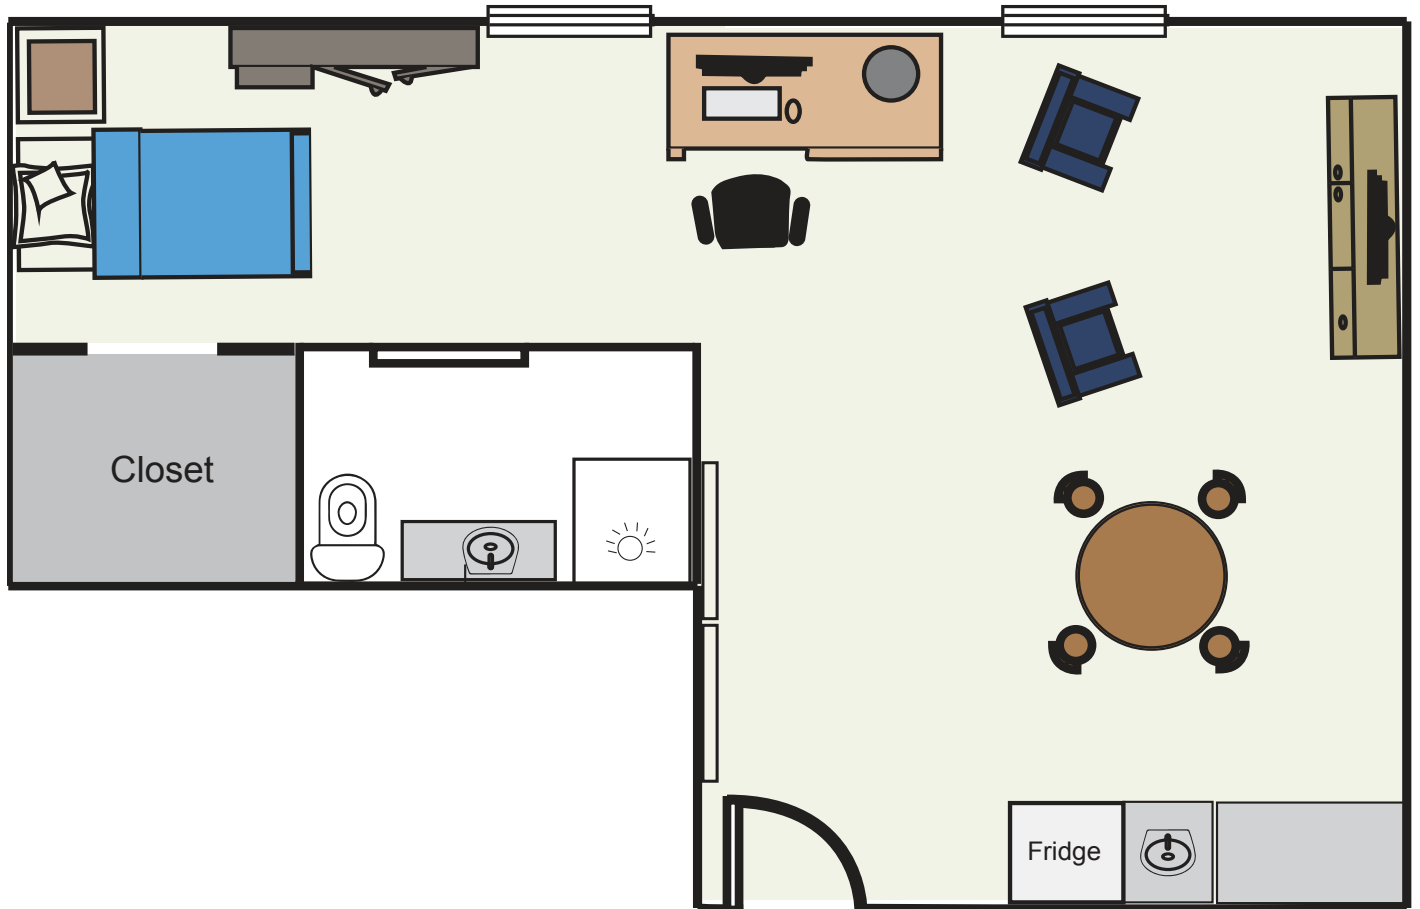

Assisted Living Floor Plans

Assisted Living Studio - Small

THE CHELSEA

AT TOMS RIVER

1657 Silvertown Rd., Toms River, NJ 08753

P 732-941-8100 • chelseaseniorliving.com

Assisted Living Floor Plans

Assisted Living Studio - Medium