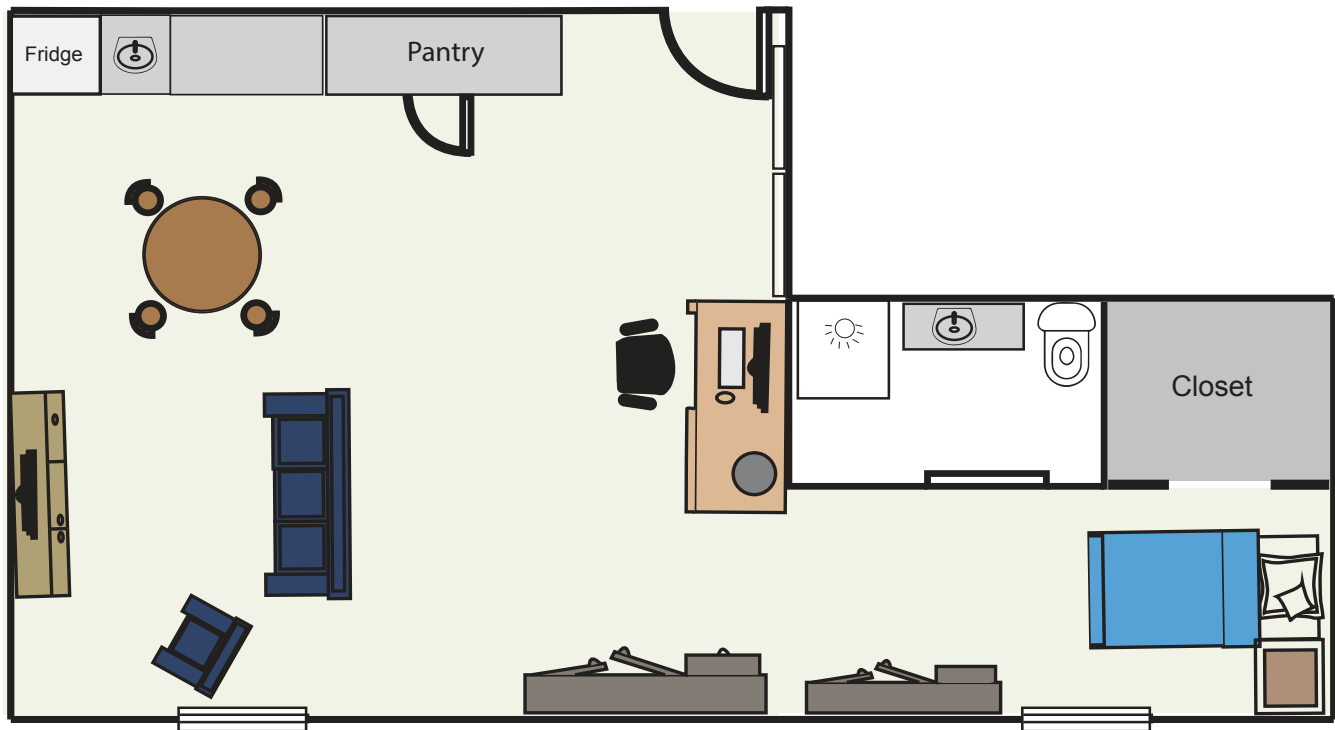

THE CHELSEA

AT TOMS RIVER

1657 Silverton Rd., Toms River, NJ 08753

P 732-941-8100 • chelseaseniorliving.com

Assisted Living Floor Plans

Assisted Living Studio - Large

THE CHELSEA

AT TOMS RIVER