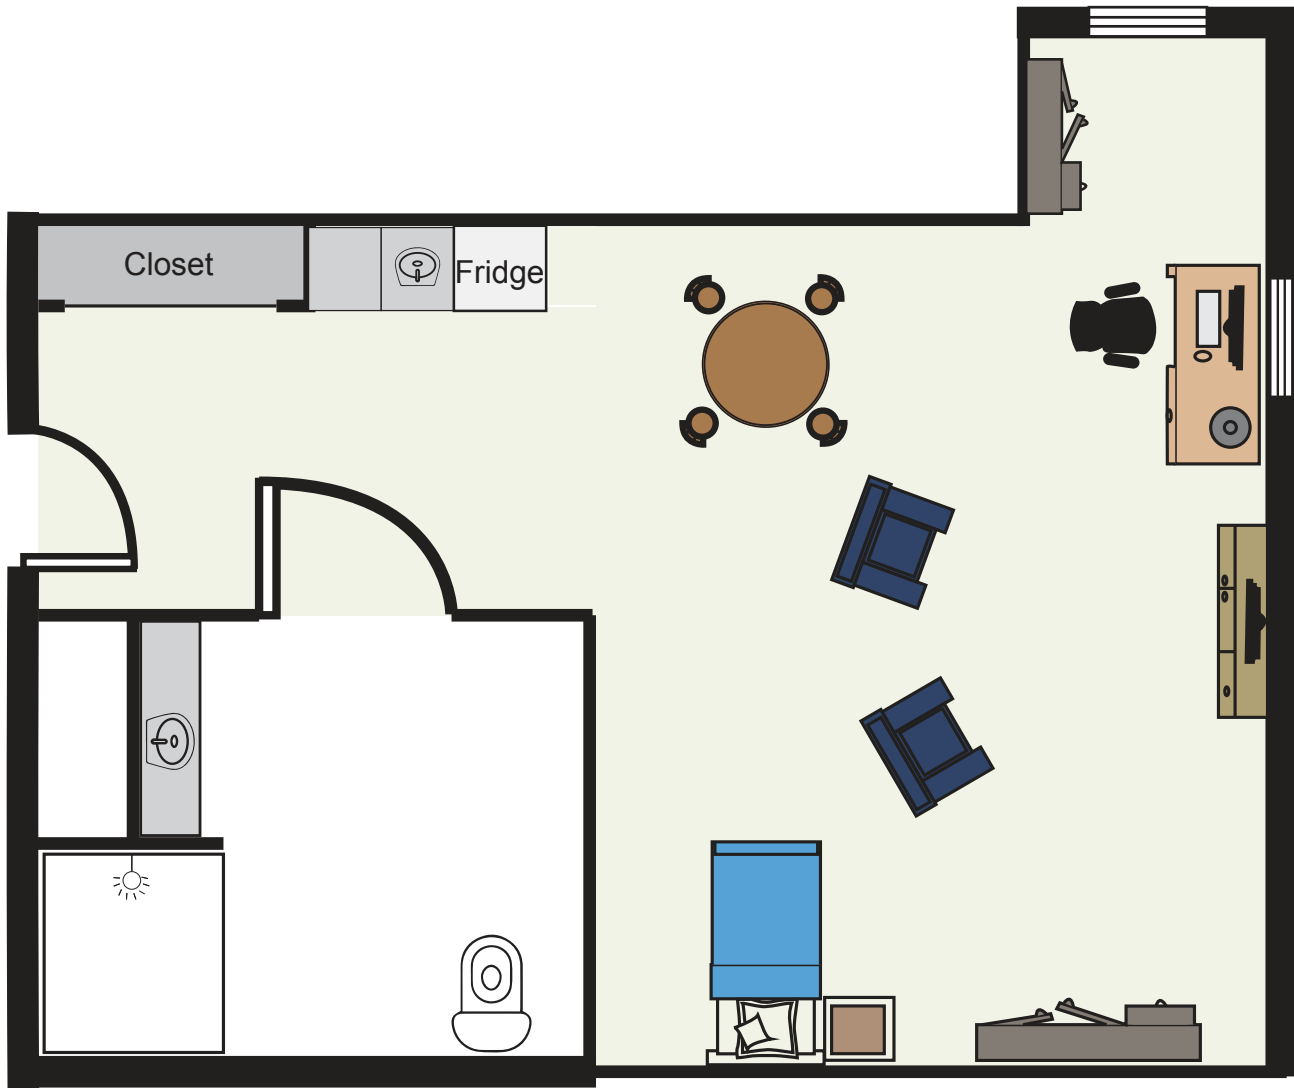

Assisted Living Floor Plans

Large Studio

THE CHELSEA

AT TINTON FALLS

1 Hartford Dr., Tinton Falls, NJ 07701

P 732-933-4700 • chelseaseniorliving.com