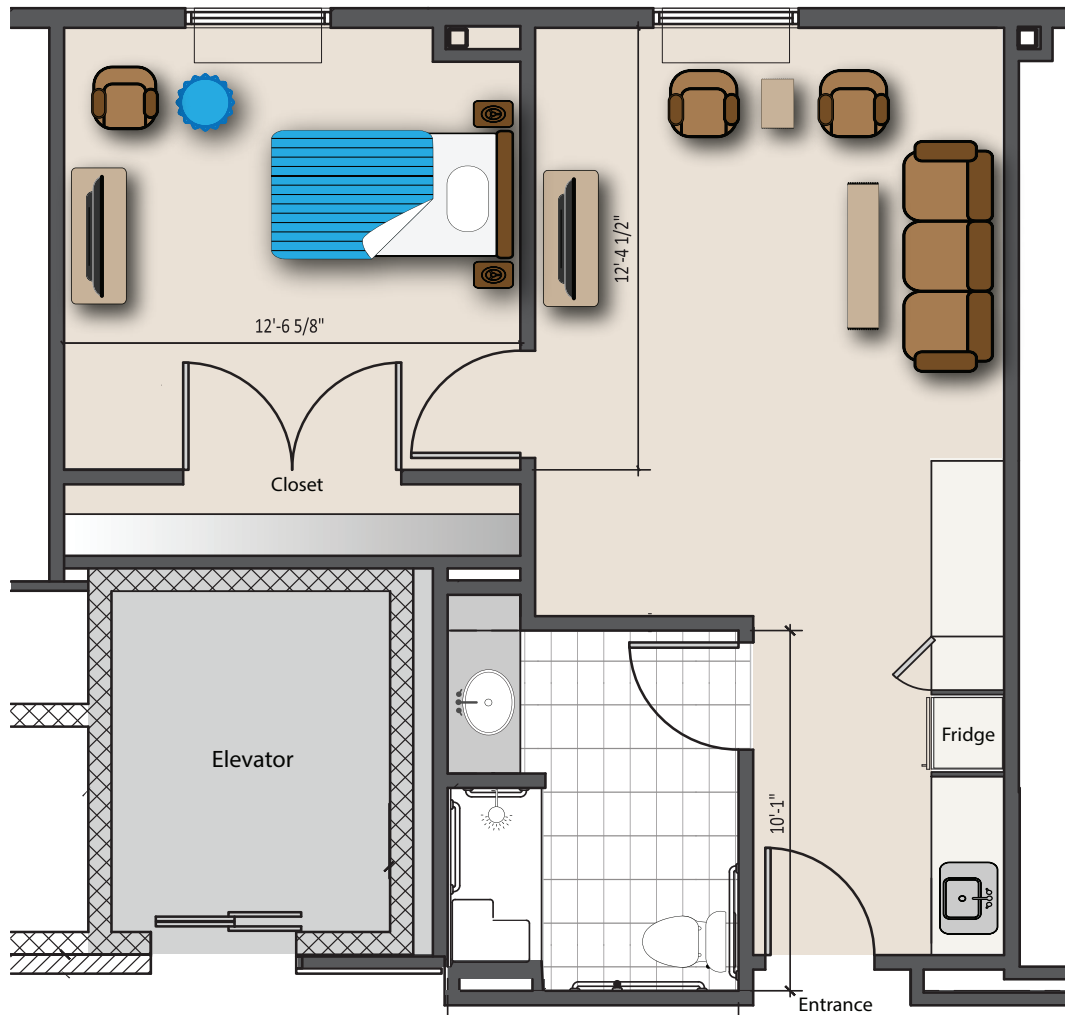

Assisted Living Floor Plans

Assisted Living Studio

THE CHELSEA

AT SPARTA

513 Lafayette Road, Sparta, NJ 07871
P 973-437-5400 • chelseaseniorliving.com

Assisted Living Floor Plans

Assisted Living One Bedroom - Option D

P 973-437-5400 • chelseaseniorliving.com

Memory Care Floor Plans

Memory Care Two Bedroom

THE CHELSEA

AT SPARTA

513 Lafayette Road, Sparta, NJ 07871
P 973-437-5400 • chelseaseniorliving.com