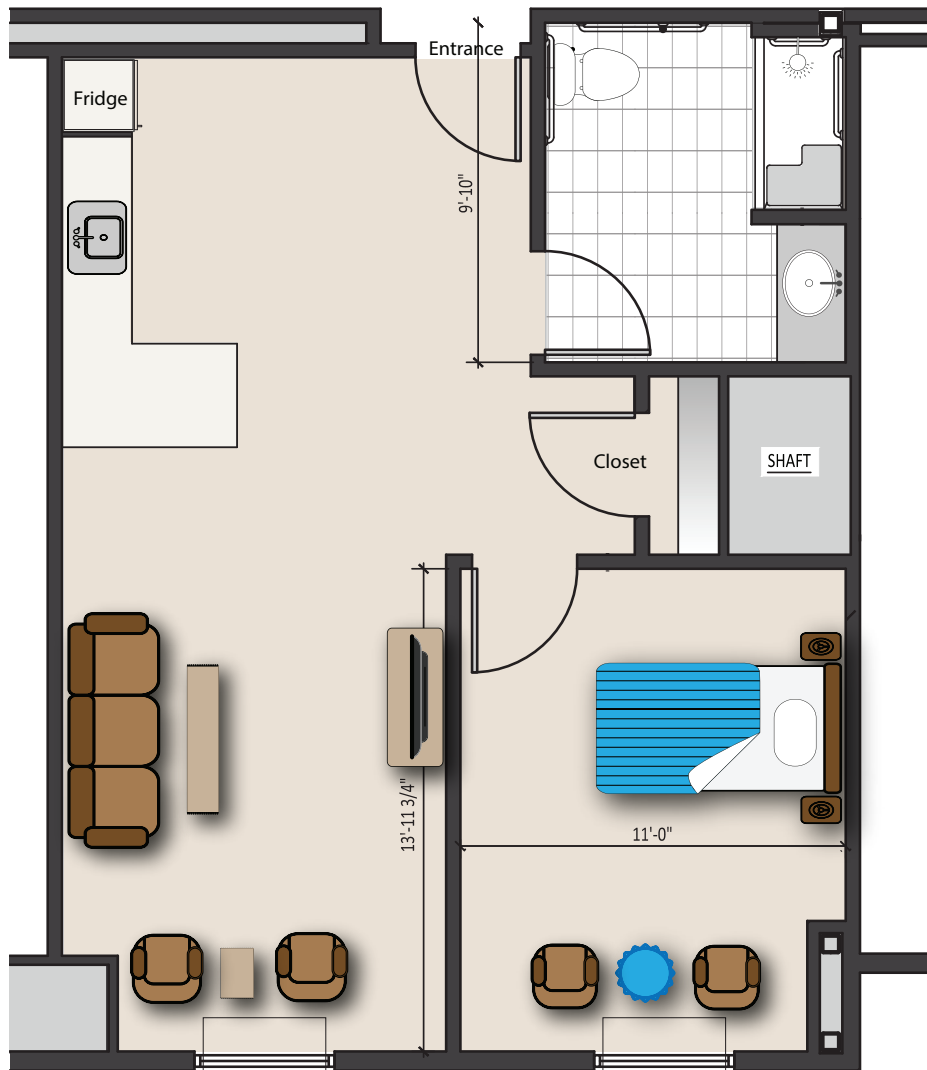

Assisted Living Floor Plans

Assisted Living One Bedroom - Option E

THE CHELSEA

AT SPARTA

513 Lafayette Road, Sparta, NJ 07871

P 973-437-5400 • chelseaseniorliving.com