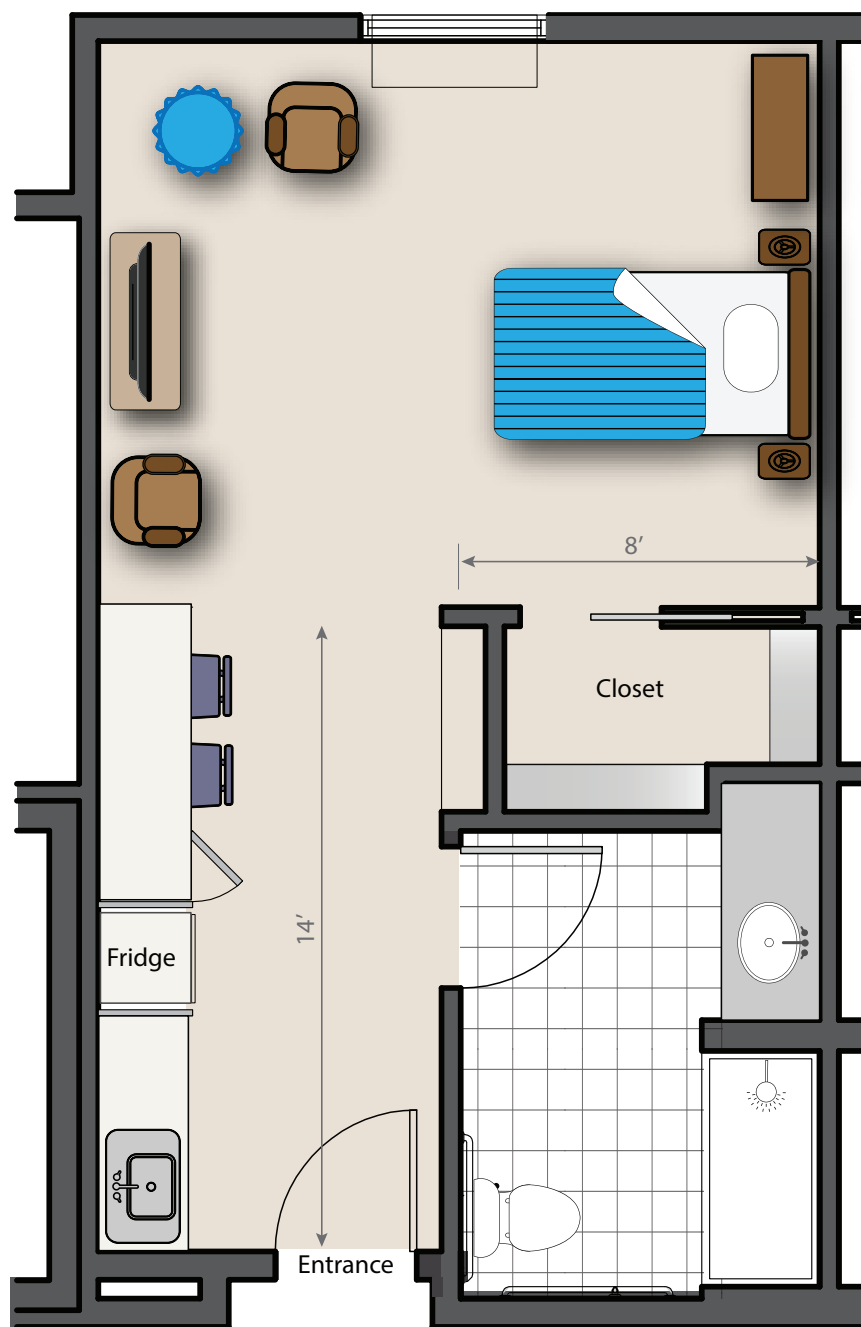

Assisted Living Floor Plans

Assisted Living Studio

THE CHELSEA

AT SPARTA

513 Lafayette Road, Sparta, NJ 07871
P 973-437-5400 • chelseaseniorliving.com

Assisted Living Floor Plans

Assisted Living One Bedroom - Option D

P 973-437-5400 • chelseaseniorliving.com

Memory Care Floor Plans

Memory Care Two Bedroom

THE CHELSEA

AT SPARTA

513 Lafayette Road, Sparta, NJ 07871
P 973-437-5400 • chelseaseniorliving.com