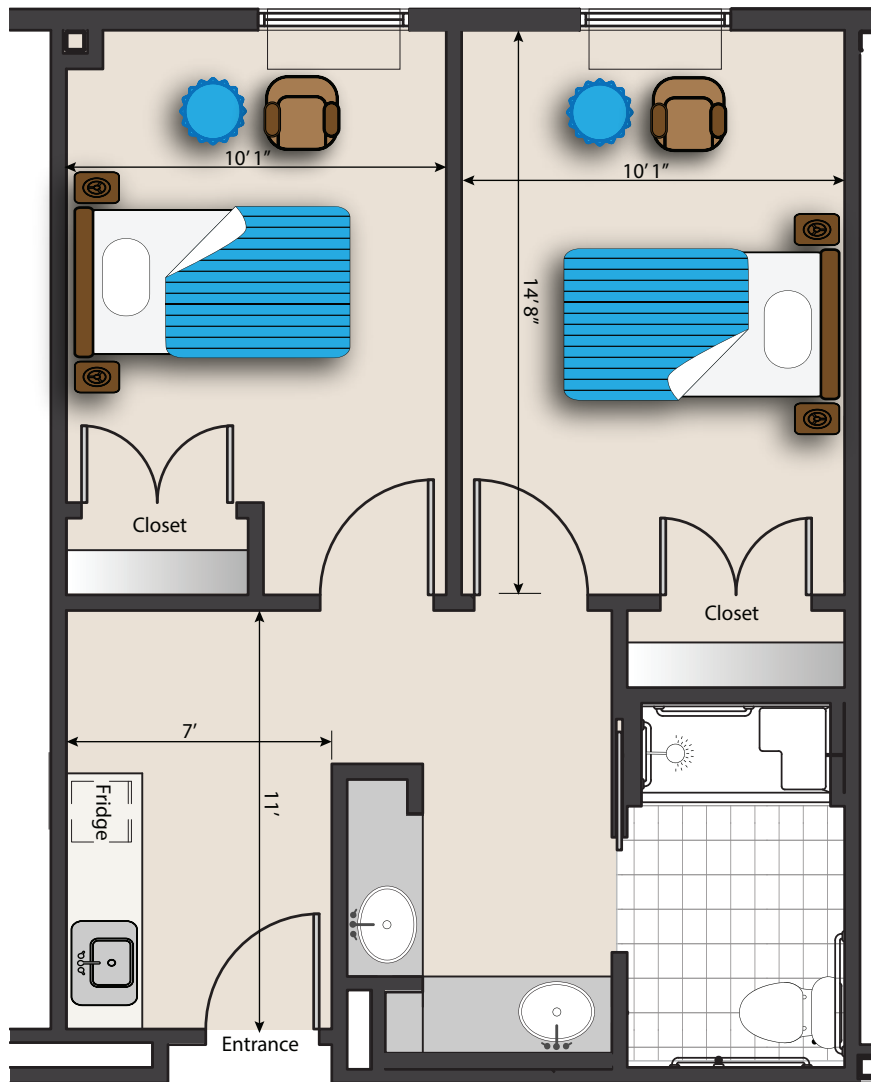

P 973-437-5400 • chelseaseniorliving.com

Memory Care Floor Plans

Memory Care Two Bedroom

THE CHELSEA

AT SPARTA

513 Lafayette Road, Sparta, NJ 07871
P 973-437-5400 • chelseaseniorliving.com