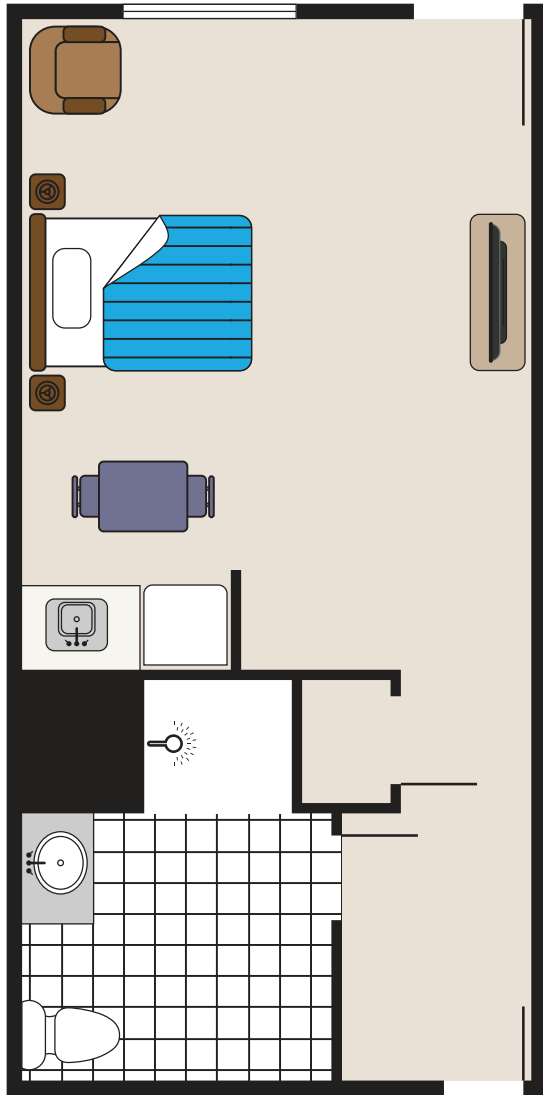

Assisted Living Floor Plans

Small Studio

SOMERSET GARDENS

BY CHELSEA SENIOR LIVING

150 Sunnyside Blvd, Plainview, NY 11803
P 516-576-3330 • chelseaseniorliving.com

Assisted Living Floor Plans

Studio

SOMERSET GARDENS

BY CHELSEA SENIOR LIVING

150 Sunnyside Blvd, Plainview, NY 11803
P 516-576-3330 • chelseaseniorliving.com

Assisted Living Floor Plans

One Bedroom

SOMERSET GARDENS

BY CHELSEA SENIOR LIVING

150 Sunnyside Blvd, Plainview, NY 11803
P 516-576-3330 • chelseaseniorliving.com

Assisted Living Floor Plans

Two Bedroom

SOMERSET GARDENS

BY CHELSEA SENIOR LIVING

150 Sunnyside Blvd, Plainview, NY 11803
P 516-576-3330 • chelseaseniorliving.com