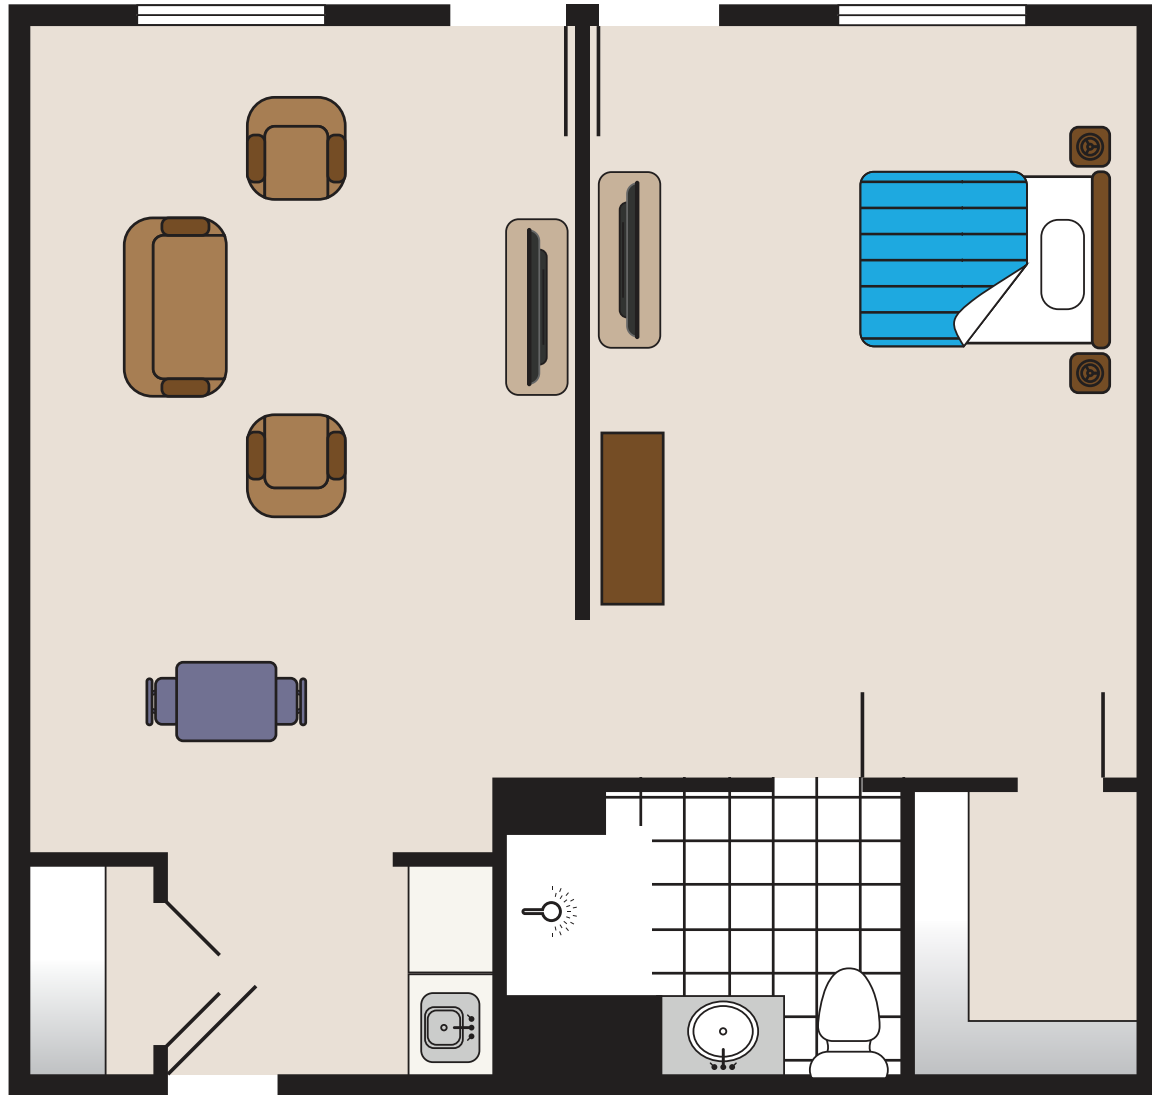

Assisted Living Floor Plans

Small Studio

SOMERSET GARDENS

BY CHELSEA SENIOR LIVING

150 Sunnyside Blvd, Plainview, NY 11803
P 516-576-3330 • chelseaseniorliving.com

Assisted Living Floor Plans

Studio

SOMERSET GARDENS

BY CHELSEA SENIOR LIVING

150 Sunnyside Blvd, Plainview, NY 11803
P 516-576-3330 • chelseaseniorliving.com

Assisted Living Floor Plans

One Bedroom

SOMERSET GARDENS

BY CHELSEA SENIOR LIVING

150 Sunnyside Blvd, Plainview, NY 11803
P 516-576-3330 • chelseaseniorliving.com

Assisted Living Floor Plans

Two Bedroom

SOMERSET GARDENS

BY CHELSEA SENIOR LIVING

150 Sunnyside Blvd, Plainview, NY 11803
P 516-576-3330 • chelseaseniorliving.com