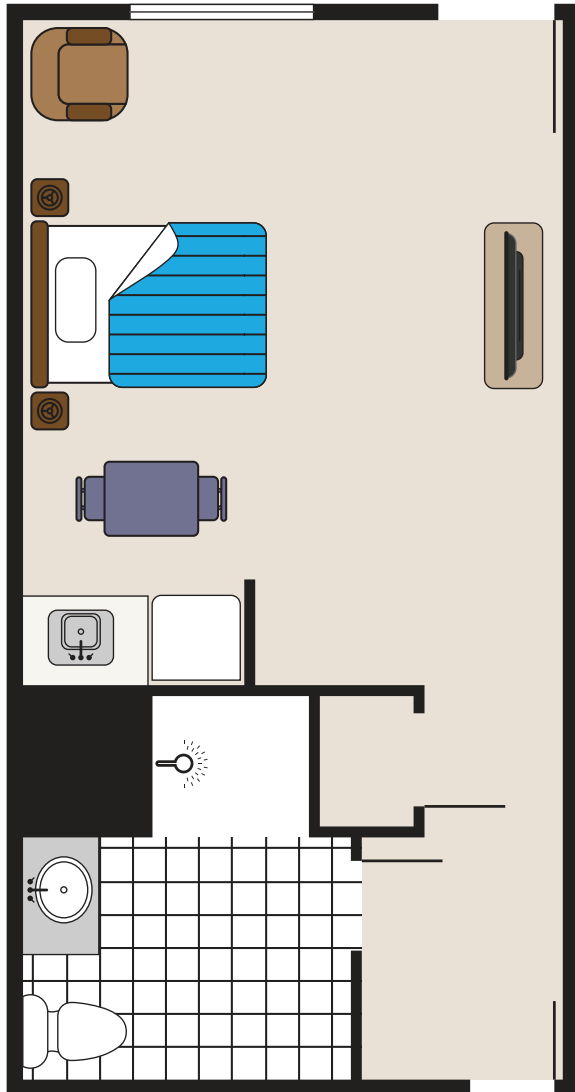

Assisted Living Floor Plans

Small Studio

SOMERSET GARDENS

BY CHELSEA SENIOR LIVING

150 Sunnyside Blvd, Plainview, NY 11803
P 516-576-3330 • chelseaseniorliving.com

Assisted Living Floor Plans

Studio

SOMERSET GARDENS

BY CHELSEA SENIOR LIVING

150 Sunnyside Blvd, Plainview, NY 11803
P 516-576-3330 • chelseaseniorliving.com

Assisted Living Floor Plans

One Bedroom

SOMERSET GARDENS

BY CHELSEA SENIOR LIVING

150 Sunnyside Blvd, Plainview, NY 11803
P 516-576-3330 • chelseaseniorliving.com

Assisted Living Floor Plans

Two Bedroom

SOMERSET GARDENS

BY CHELSEA SENIOR LIVING

150 Sunnyside Blvd, Plainview, NY 11803
P 516-576-3330 • chelseaseniorliving.com