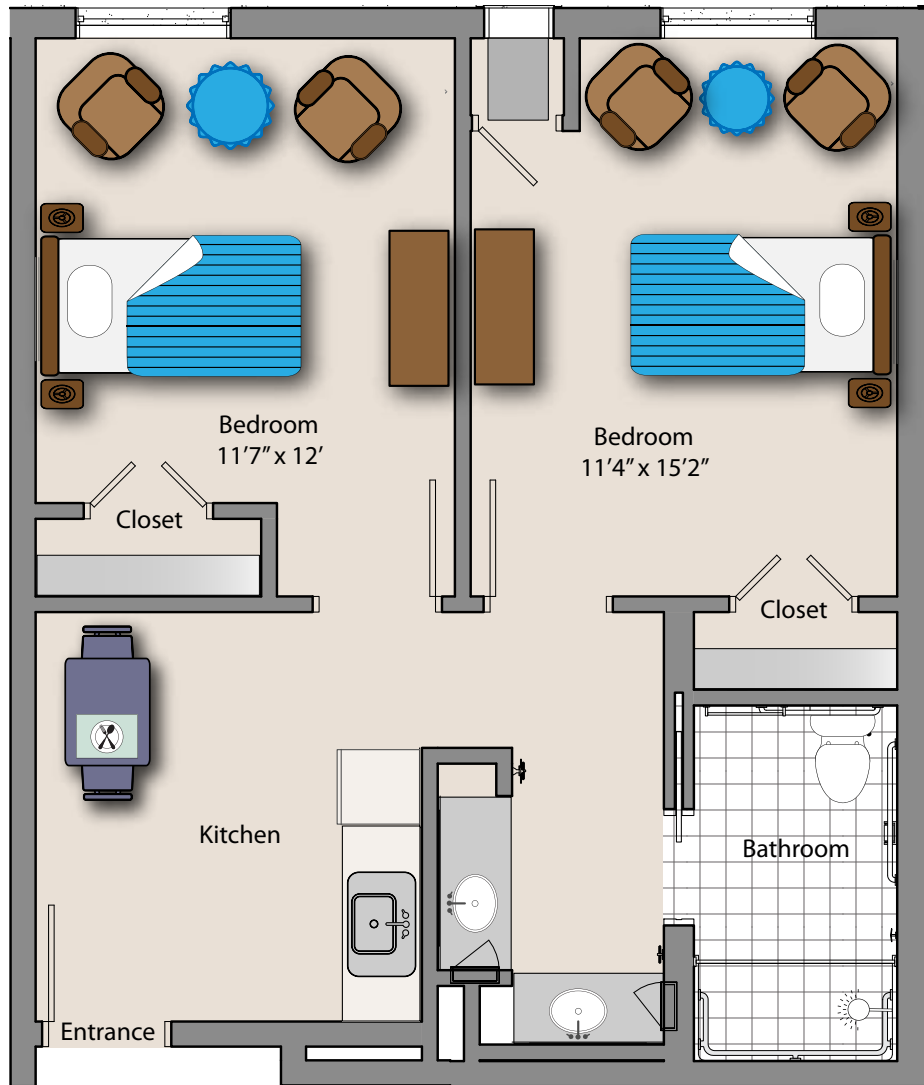

Memory Care Floor Plans

Two Bedrooms, One Bathroom

THE CHELSEA

AT MARLBORO

52 County Rd 520, Morganville, NJ 07751

P 732-536-3000 • chelseaseniorliving.com

Memory Care Floor Plans

Two Bedroom, One Bathroom, Medium

THE CHELSEA

AT MARLBORO

52 County Rd 520, Morganville, NJ 07751

P 732-536-3000 • chelseaseniorliving.com

Memory Care Floor Plans

Two Bedroom, One Bathroom, Large

THE CHELSEA

AT MARLBORO