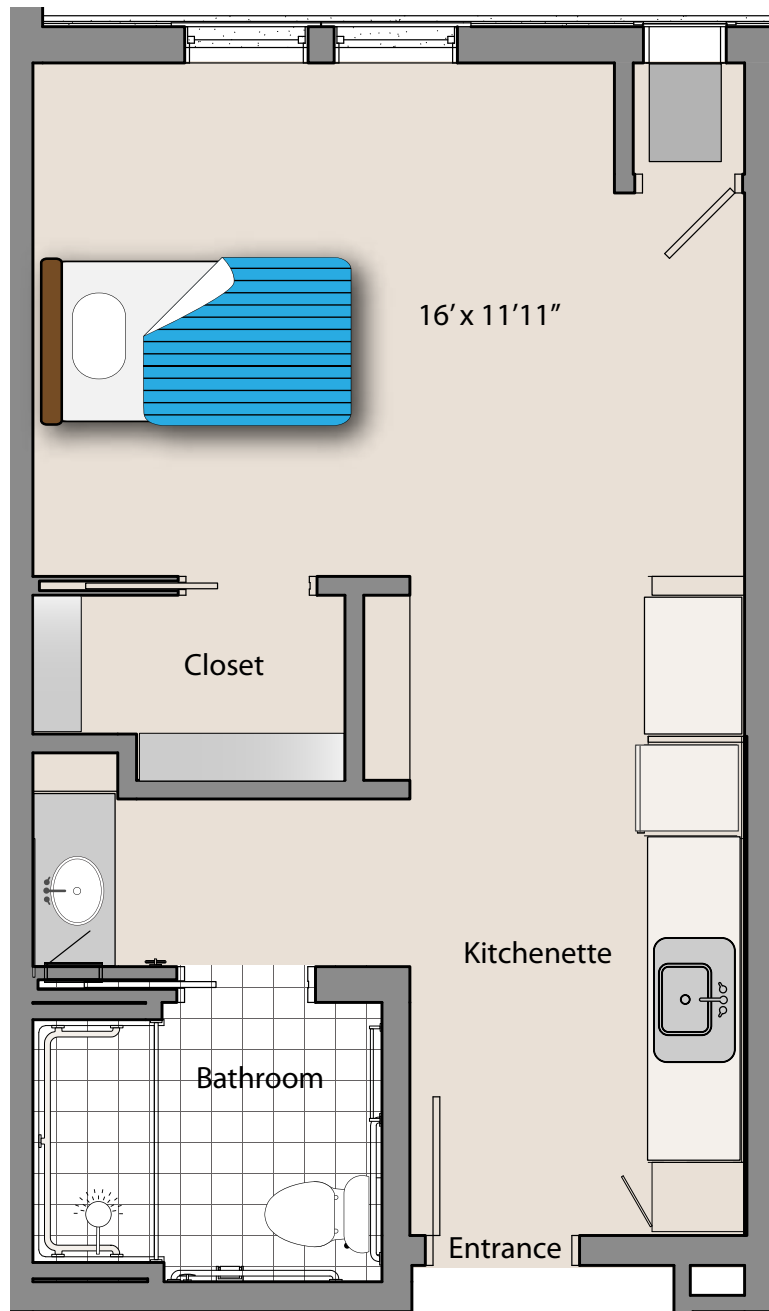

Assisted Living Floor Plans

Two Bedroom, One Bathroom, Large

THE CHELSEA

AT MARLBORO

52 County Rd 520, Morganville, NJ 07751

P 732-536-3000 • chelseaseniorliving.com

Memory Care Floor Plans

Private Studio, Small

THE CHELSEA

AT MARLBORO

52 County Rd 520, Morganville, NJ 07751

P 732-536-3000 • chelseaseniorliving.com

Memory Care Floor Plans

Private Studio, Medium

THE CHELSEA

AT MARLBORO

52 County Rd 520, Morganville, NJ 07751

P 732-536-3000 • chelseaseniorliving.com

Memory Care Floor Plans

Private Studio, Large

THE CHELSEA

AT MARLBORO

52 County Rd 520, Morganville, NJ 07751

P 732-536-3000 • chelseaseniorliving.com