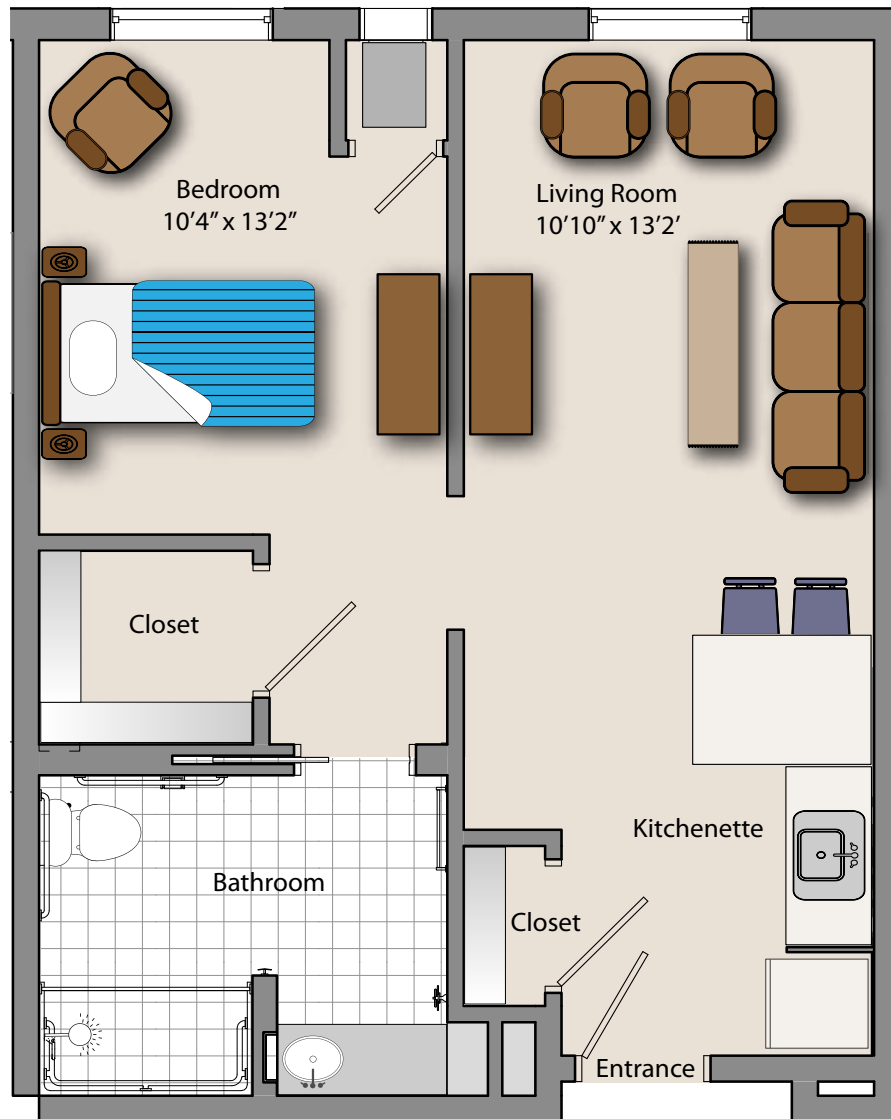

Assisted Living Floor Plans

Two Bedrooms, One Bathroom

THE CHELSEA

AT MARLBORO

52 County Rd 520, Morganville, NJ 07751

P 732-536-3000 • chelseaseniorliving.com

Assisted Living Floor Plans

One Bedroom, One Bathroom, Medium