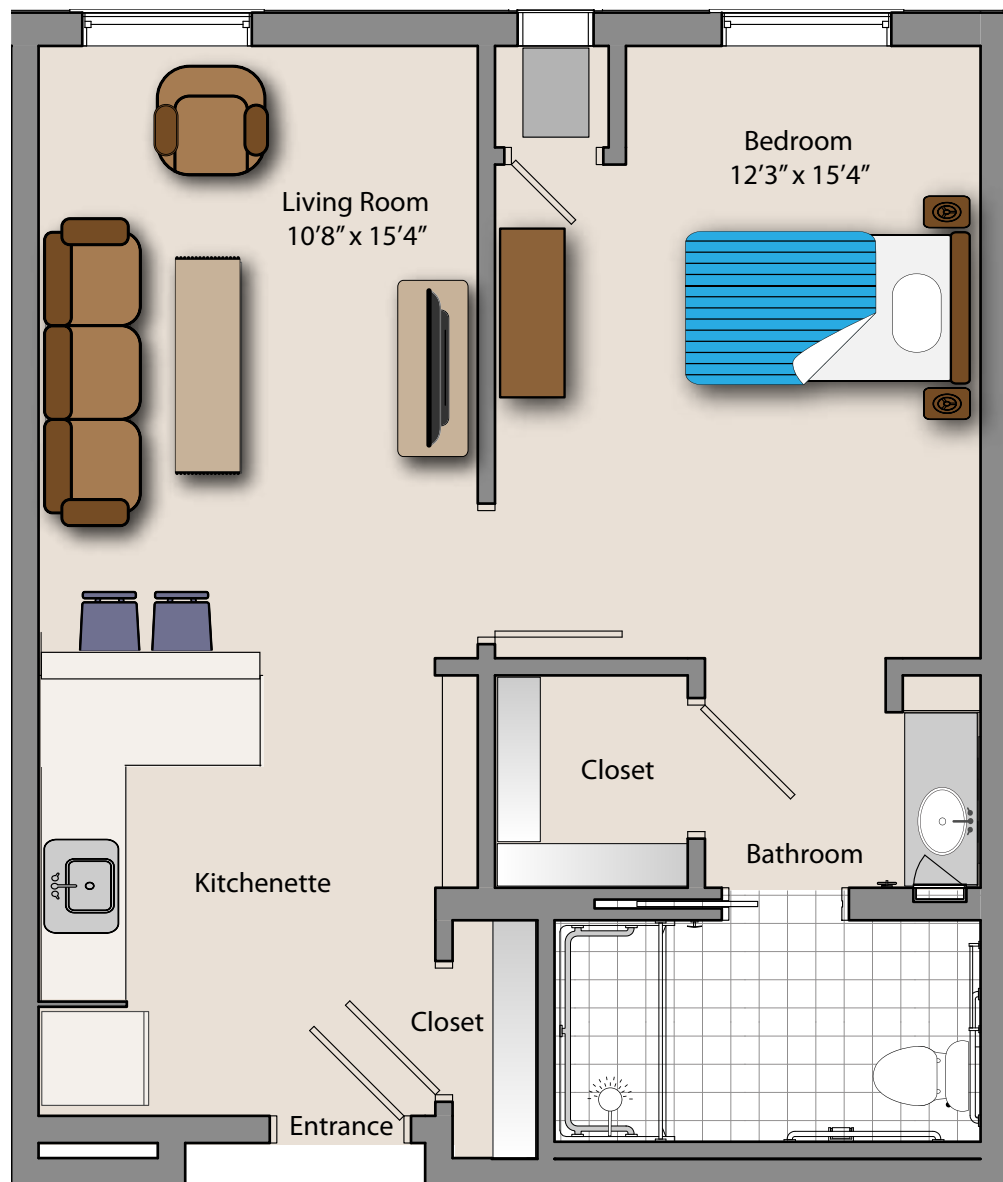

Assisted Living Floor Plans

Two Bedrooms, One Bathroom

THE CHELSEA

AT MARLBORO

52 County Rd 520, Morganville, NJ 07751

P 732-536-3000 • chelseaseniorliving.com

Assisted Living Floor Plans

One Bedroom, One Bathroom, Medium

THE CHELSEA

AT MARLBORO

52 County Rd 520, Morganville, NJ 07751

P 732-536-3000 • chelseaseniorliving.com

Assisted Living Floor Plans

One Bedroom, One Bathroom, Large

THE CHELSEA

AT MARLBORO

52 County Rd 520, Morganville, NJ 07751

P 732-536-3000 • chelseaseniorliving.com

Assisted Living Floor Plans

Two Bedroom, One Bathroom

THE CHELSEA

AT MARLBORO

52 County Rd 520, Morganville, NJ 07751

P 732-536-3000 • chelseaseniorliving.com

Assisted Living Floor Plans

Two Bedroom, One Bathroom, Large

THE CHELSEA

AT MARLBORO

52 County Rd 520, Morganville, NJ 07751

P 732-536-3000 • chelseaseniorliving.com

Memory Care Floor Plans

Private Studio, Small