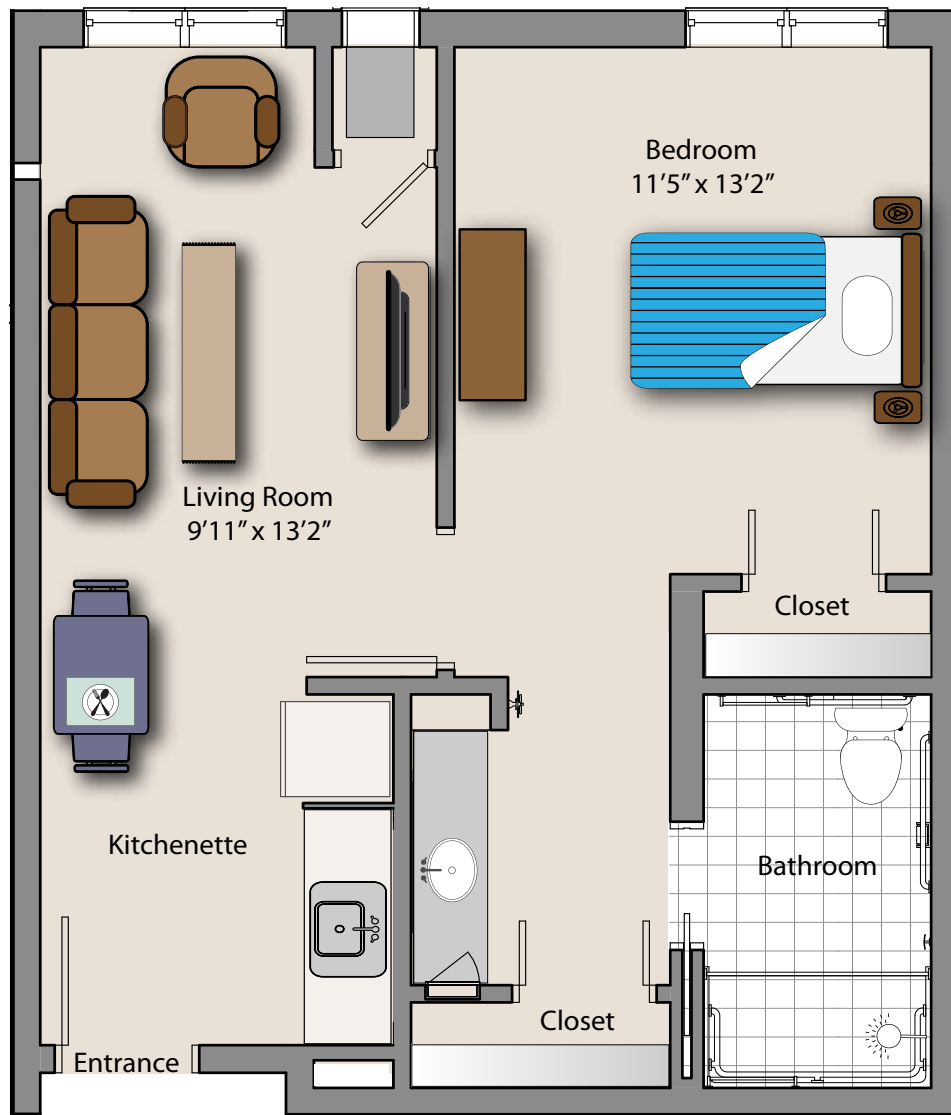

Assisted Living Floor Plans

One Bedroom, One Bathroom

THE CHELSEA

AT MARLBORO

52 County Rd 520, Morganville, NJ 07751

P 732-536-3000 • chelseaseniorliving.com