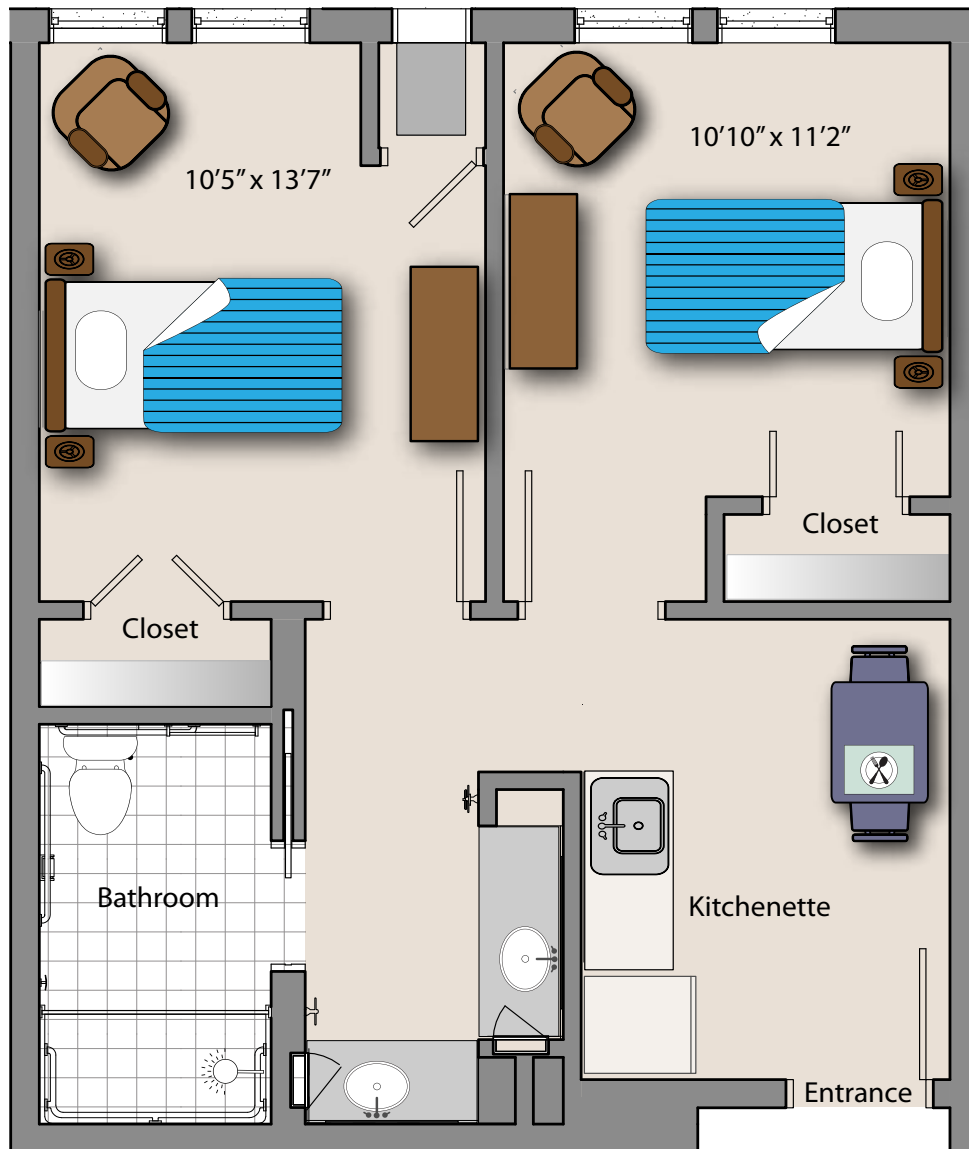

52 County Rd 520, Morganville, NJ 07751
P 732-536-3000 • chelseaseniorliving.com

Assisted Living Floor Plans

One Bedroom, One Bathroom

THE CHELSEA

AT MARLBORO

52 County Rd 520, Morganville, NJ 07751

P 732-536-3000 • chelseaseniorliving.com

Assisted Living Floor Plans

Two Bedrooms, One Bathroom

THE CHELSEA

AT MARLBORO

52 County Rd 520, Morganville, NJ 07751

P 732-536-3000 • chelseaseniorliving.com

Assisted Living Floor Plans

One Bedroom, One Bathroom, Medium