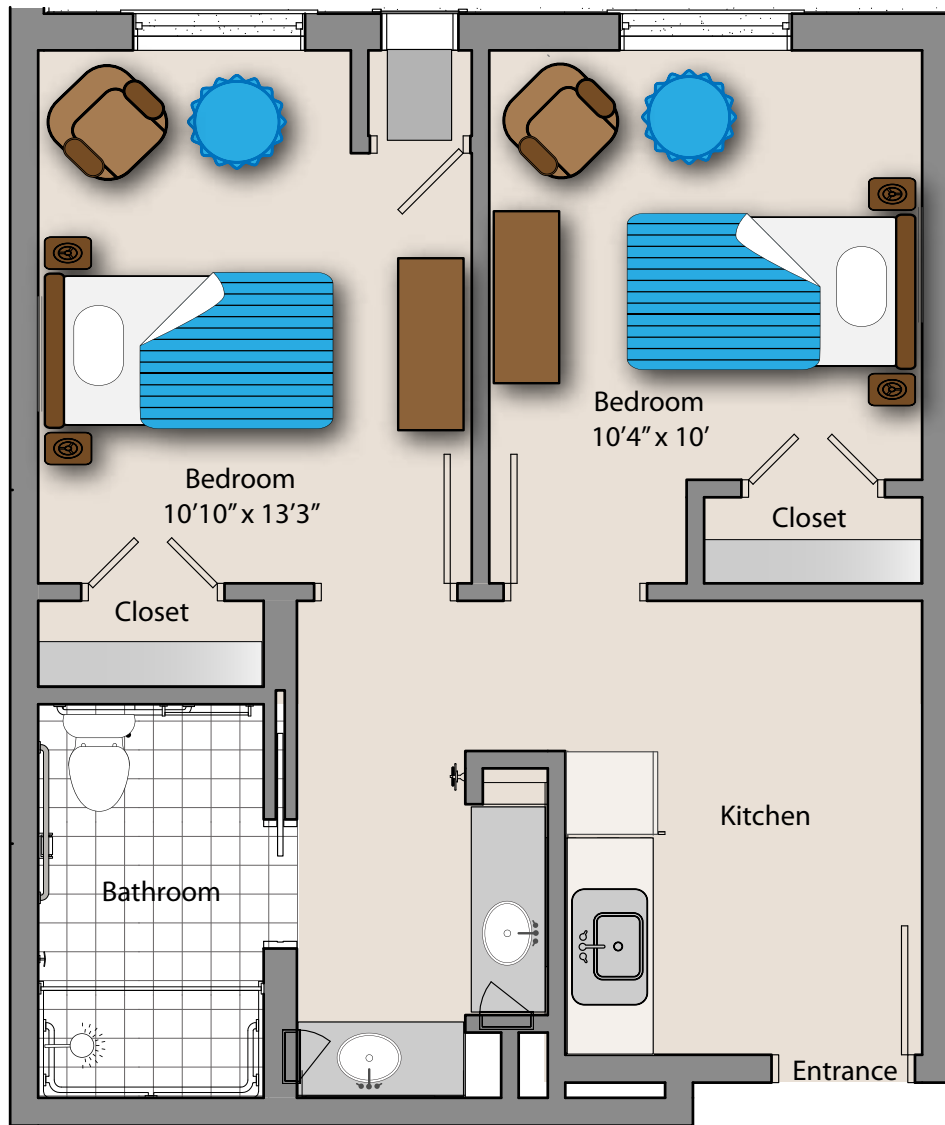

52 County Rd 520, Morganville, NJ 07751

P 732-536-3000 • chelseaseniorliving.com

Memory Care Floor Plans

Private Studio, Large

THE CHELSEA

AT MARLBORO

52 County Rd 520, Morganville, NJ 07751

P 732-536-3000 • chelseaseniorliving.com

Memory Care Floor Plans

Two Bedrooms, One Bathroom

THE CHELSEA

AT MARLBORO

52 County Rd 520, Morganville, NJ 07751

P 732-536-3000 • chelseaseniorliving.com

Memory Care Floor Plans

Two Bedroom, One Bathroom, Medium