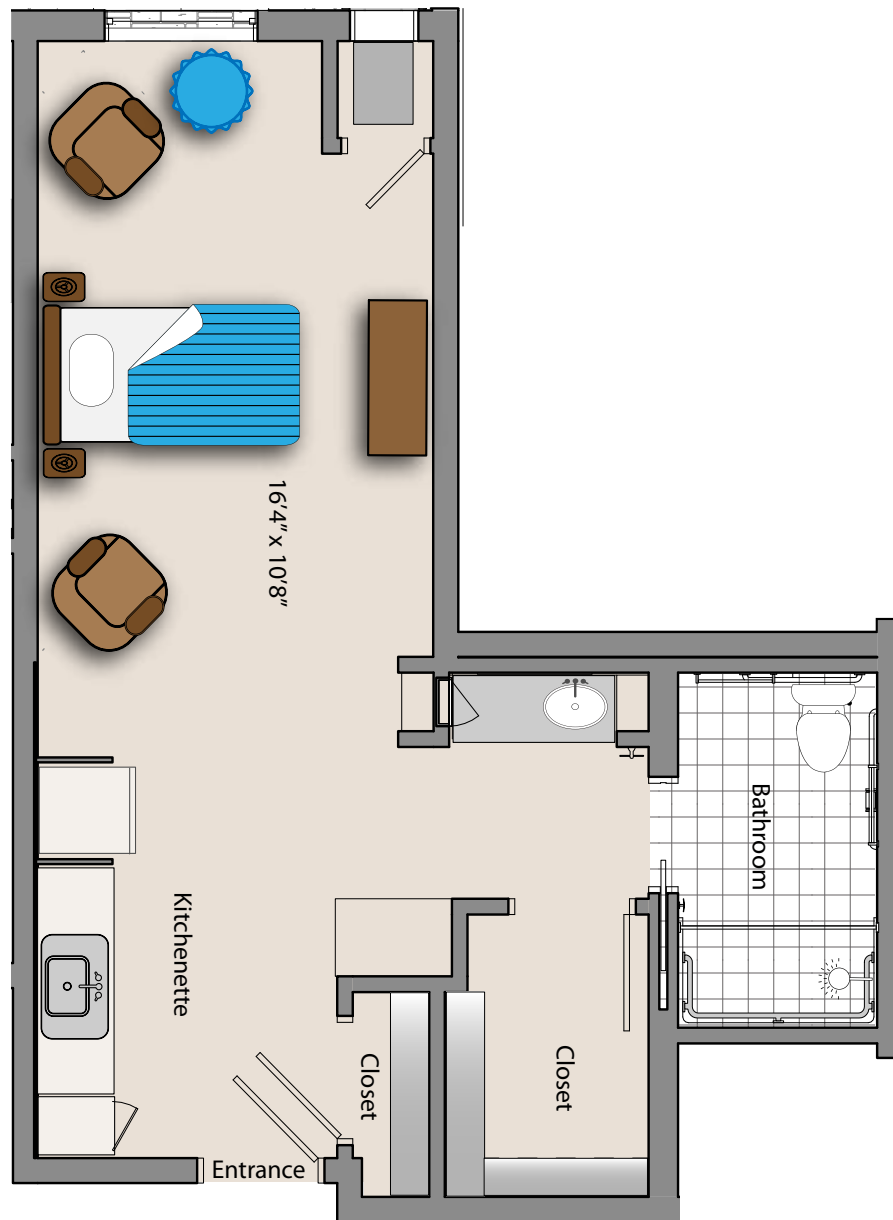

Assisted Living Floor Plans

Private Studio, Large

THE CHELSEA

AT MARLBORO

52 County Rd 520, Morganville, NJ 07751
P 732-536-3000 • chelseaseniorliving.com