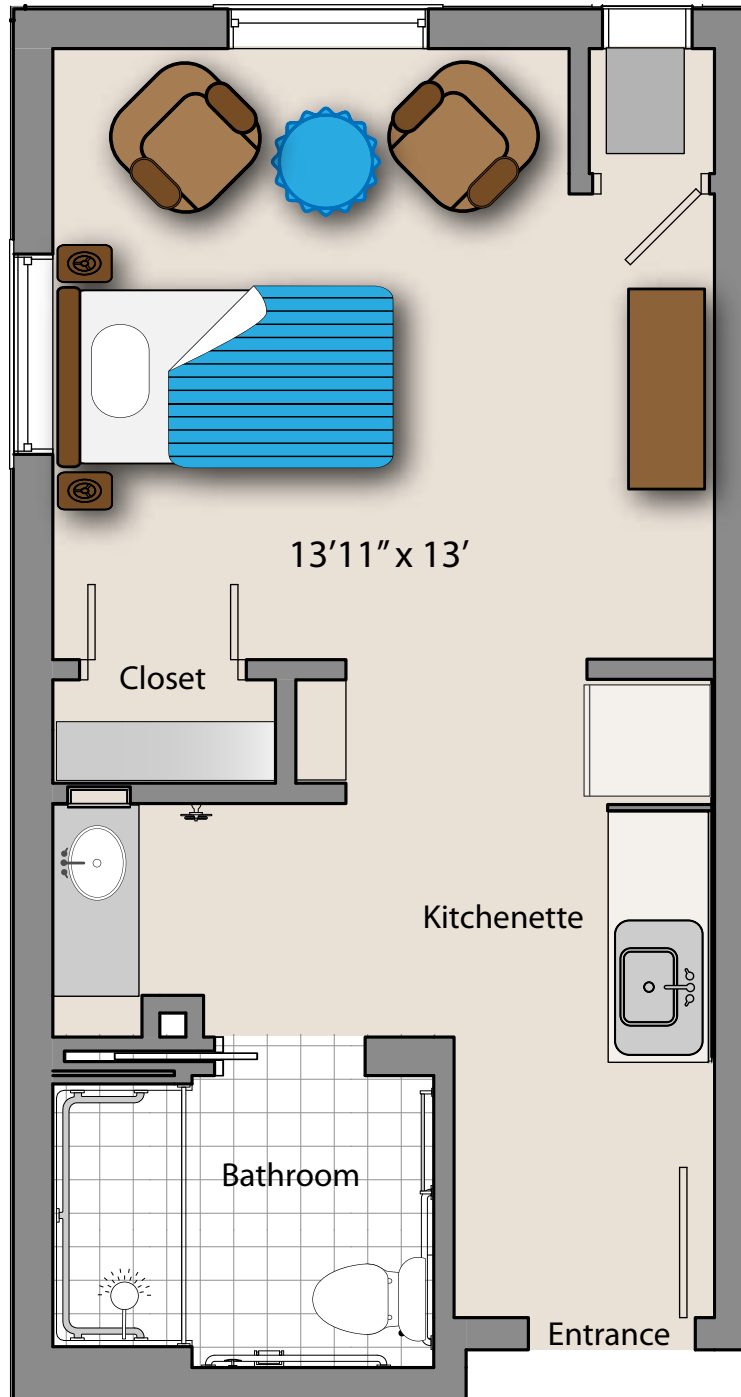

Assisted Living Floor Plans

Private Studio, Small

THE CHELSEA

AT MARLBORO

52 County Rd 520, Morganville, NJ 07751

P 732-536-3000 • chelseaseniorliving.com

Assisted Living Floor Plans

Private Studio, Medium