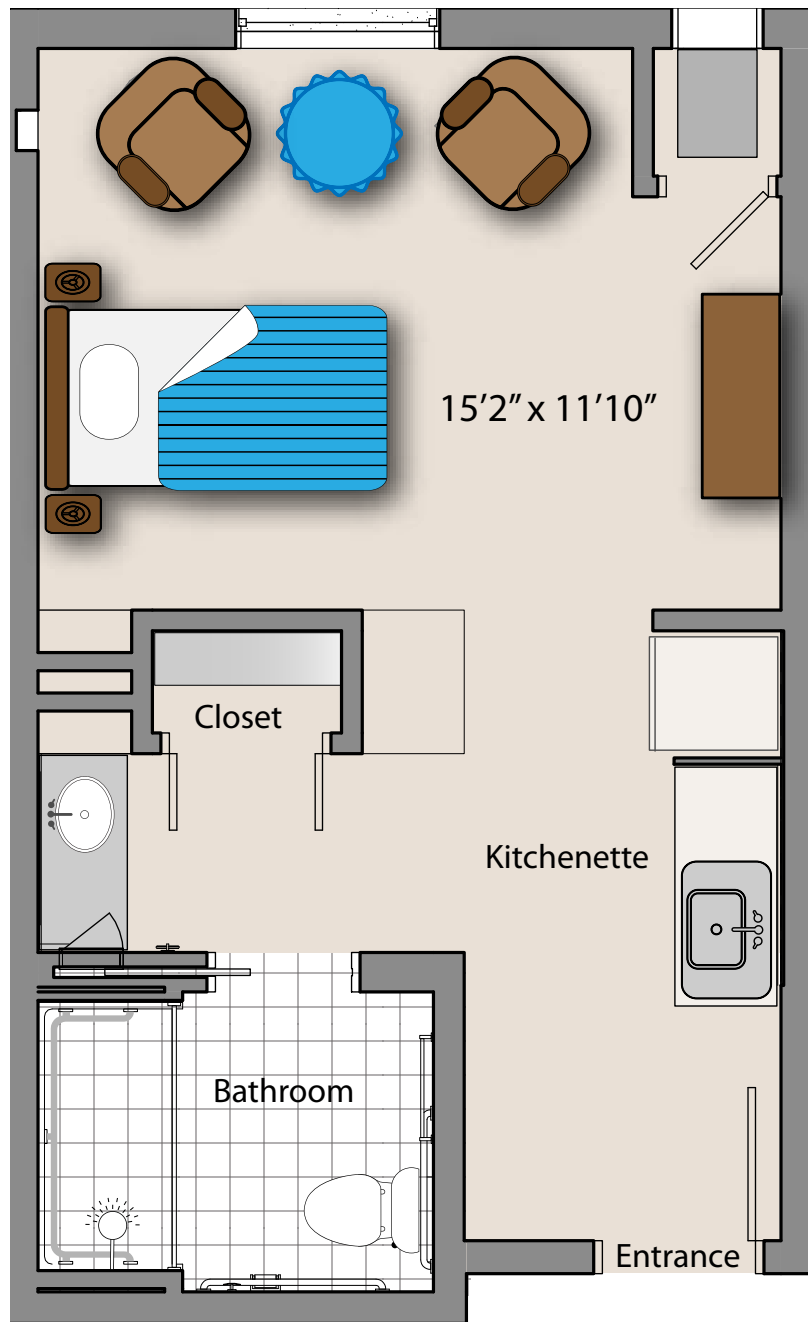

Assisted Living Floor Plans

Two Bedroom, One Bathroom, Large

THE CHELSEA

AT MARLBORO

52 County Rd 520, Morganville, NJ 07751

P 732-536-3000 • chelseaseniorliving.com

Memory Care Floor Plans

Private Studio, Small

THE CHELSEA

AT MARLBORO

52 County Rd 520, Morganville, NJ 07751

P 732-536-3000 • chelseaseniorliving.com

Memory Care Floor Plans

Private Studio, Medium

THE CHELSEA

AT MARLBORO

52 County Rd 520, Morganville, NJ 07751

P 732-536-3000 • chelseaseniorliving.com

Memory Care Floor Plans

Private Studio, Large

THE CHELSEA

AT MARLBORO

52 County Rd 520, Morganville, NJ 07751

P 732-536-3000 • chelseaseniorliving.com

Memory Care Floor Plans

Two Bedrooms, One Bathroom

THE CHELSEA

AT MARLBORO

52 County Rd 520, Morganville, NJ 07751

P 732-536-3000 • chelseaseniorliving.com

Memory Care Floor Plans

Two Bedroom, One Bathroom, Medium