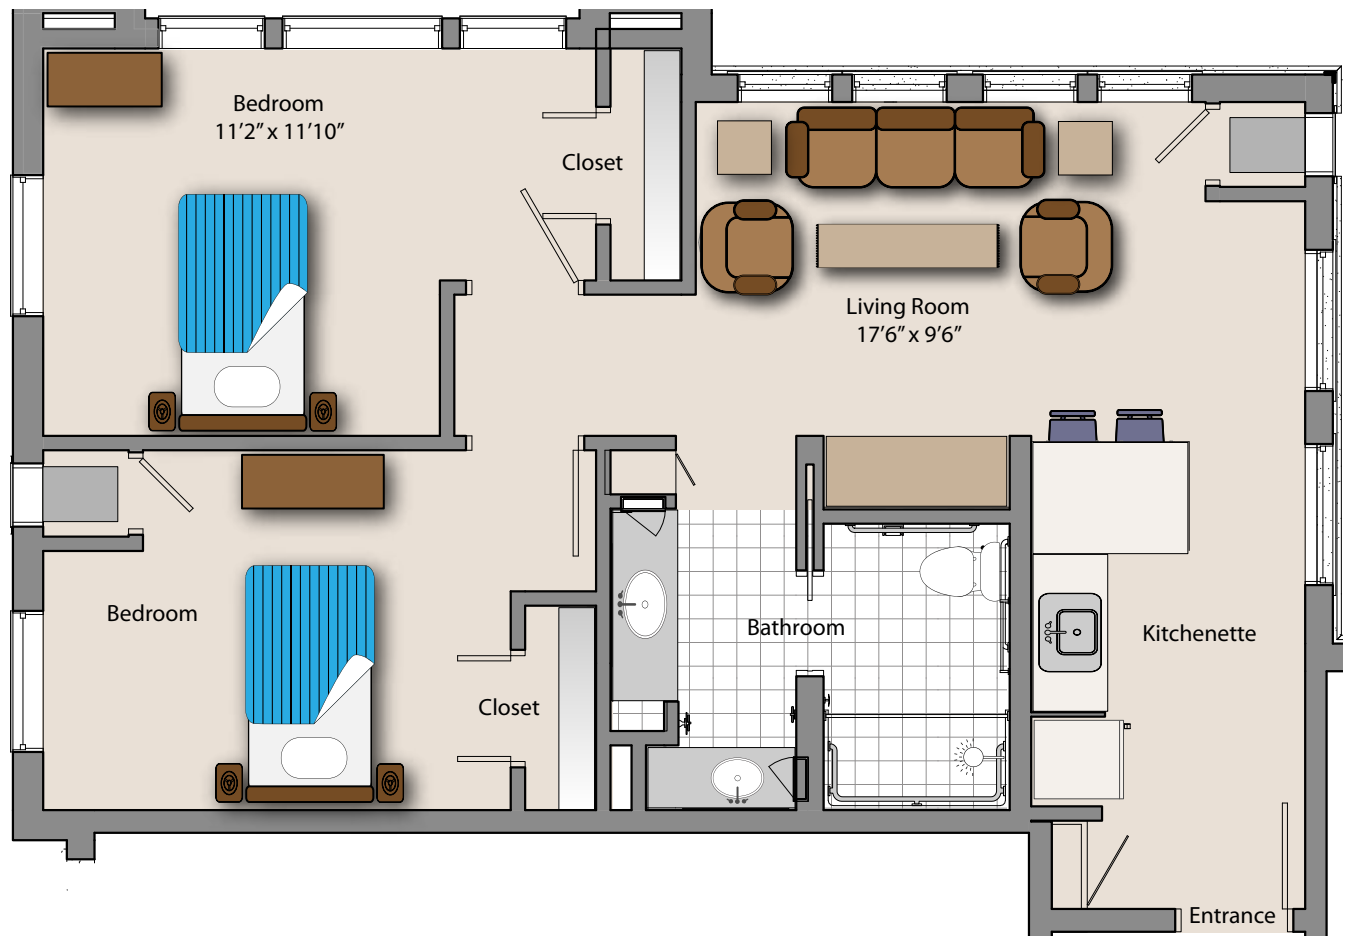

52 County Rd 520, Morganville, NJ 07751

P 732-536-3000 • chelseaseniorliving.com

Assisted Living Floor Plans

Two Bedroom, One Bathroom

THE CHELSEA

AT MARLBORO

52 County Rd 520, Morganville, NJ 07751

P 732-536-3000 • chelseaseniorliving.com

Assisted Living Floor Plans

Two Bedroom, One Bathroom, Large

THE CHELSEA

AT MARLBORO

52 County Rd 520, Morganville, NJ 07751

P 732-536-3000 • chelseaseniorliving.com

Memory Care Floor Plans

Private Studio, Small