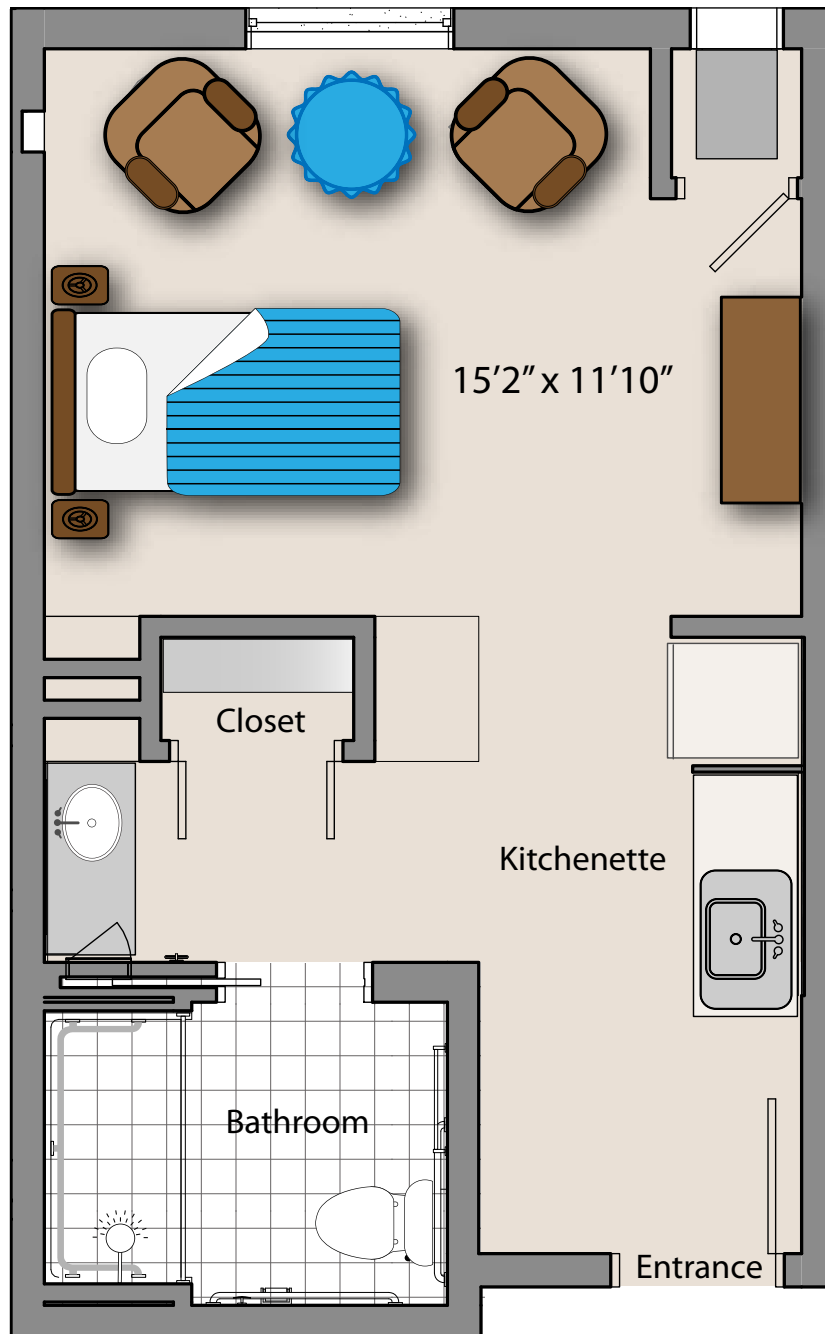

Assisted Living Floor Plans

Private Studio, Small

THE CHELSEA

AT MARLBORO

52 County Rd 520, Morganville, NJ 07751

P 732-536-3000 • chelseaseniorliving.com

Assisted Living Floor Plans

Private Studio, Medium