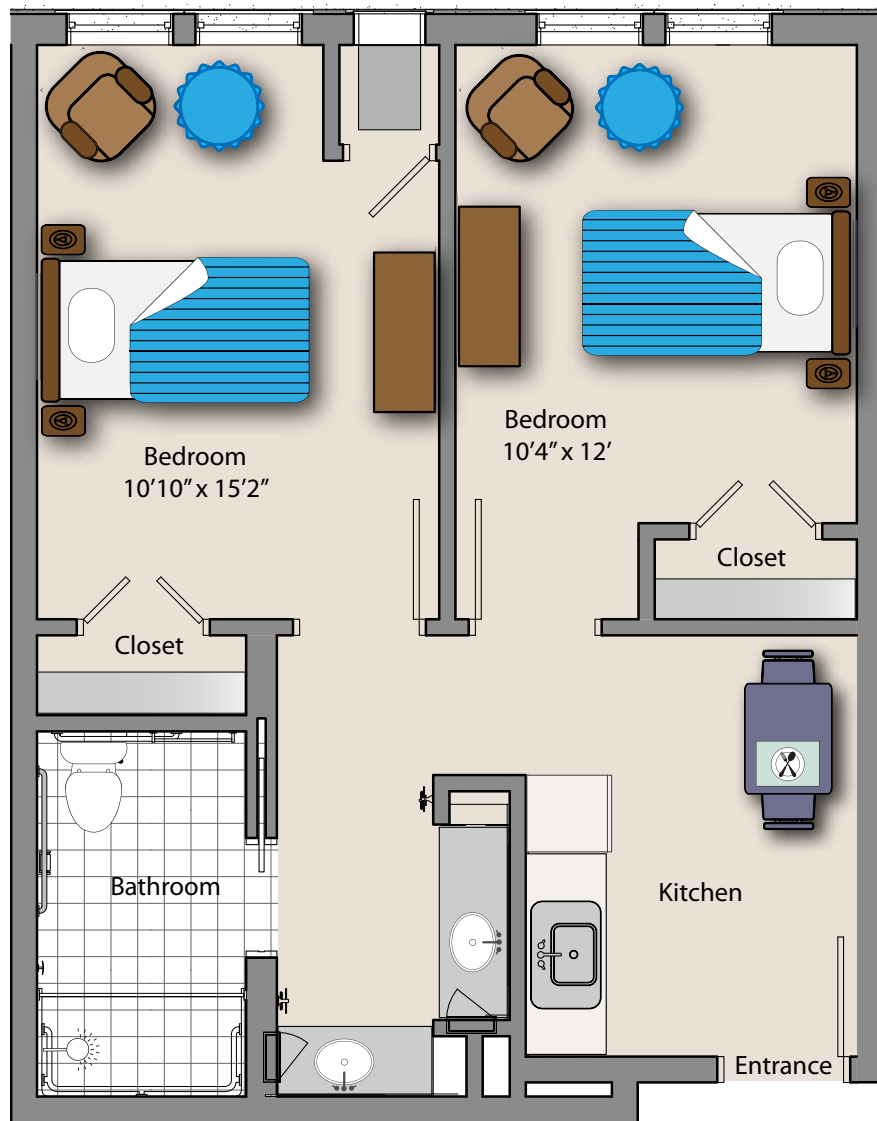

52 County Rd 520, Morganville, NJ 07751

P 732-536-3000 • chelseaseniorliving.com

Memory Care Floor Plans

Private Studio, Large

THE CHELSEA

AT MARLBORO

52 County Rd 520, Morganville, NJ 07751

P 732-536-3000 • chelseaseniorliving.com

Memory Care Floor Plans

Two Bedrooms, One Bathroom

THE CHELSEA

AT MARLBORO

52 County Rd 520, Morganville, NJ 07751

P 732-536-3000 • chelseaseniorliving.com

Memory Care Floor Plans

Two Bedroom, One Bathroom, Medium

THE CHELSEA

AT MARLBORO

52 County Rd 520, Morganville, NJ 07751

P 732-536-3000 • chelseaseniorliving.com

Memory Care Floor Plans

Two Bedroom, One Bathroom, Large

THE CHELSEA

AT MARLBORO