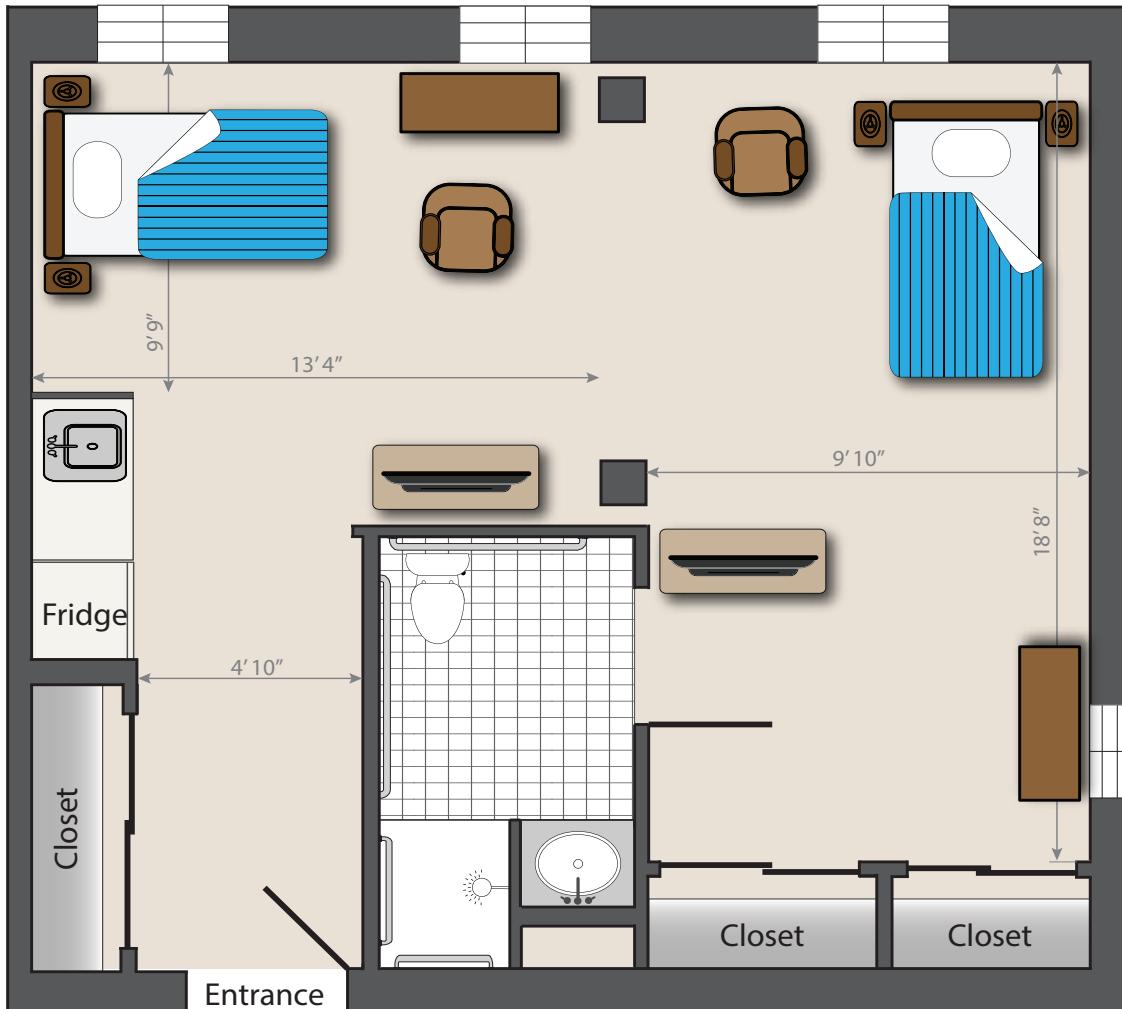

Assisted Living Floor Plans

Companion Suite, Large

THE CHELSEA

AT MANALAPAN

445 Rt. 9 South, Manalapan, NJ 07726

P 732-314-7084 • chelseaseniorliving.com