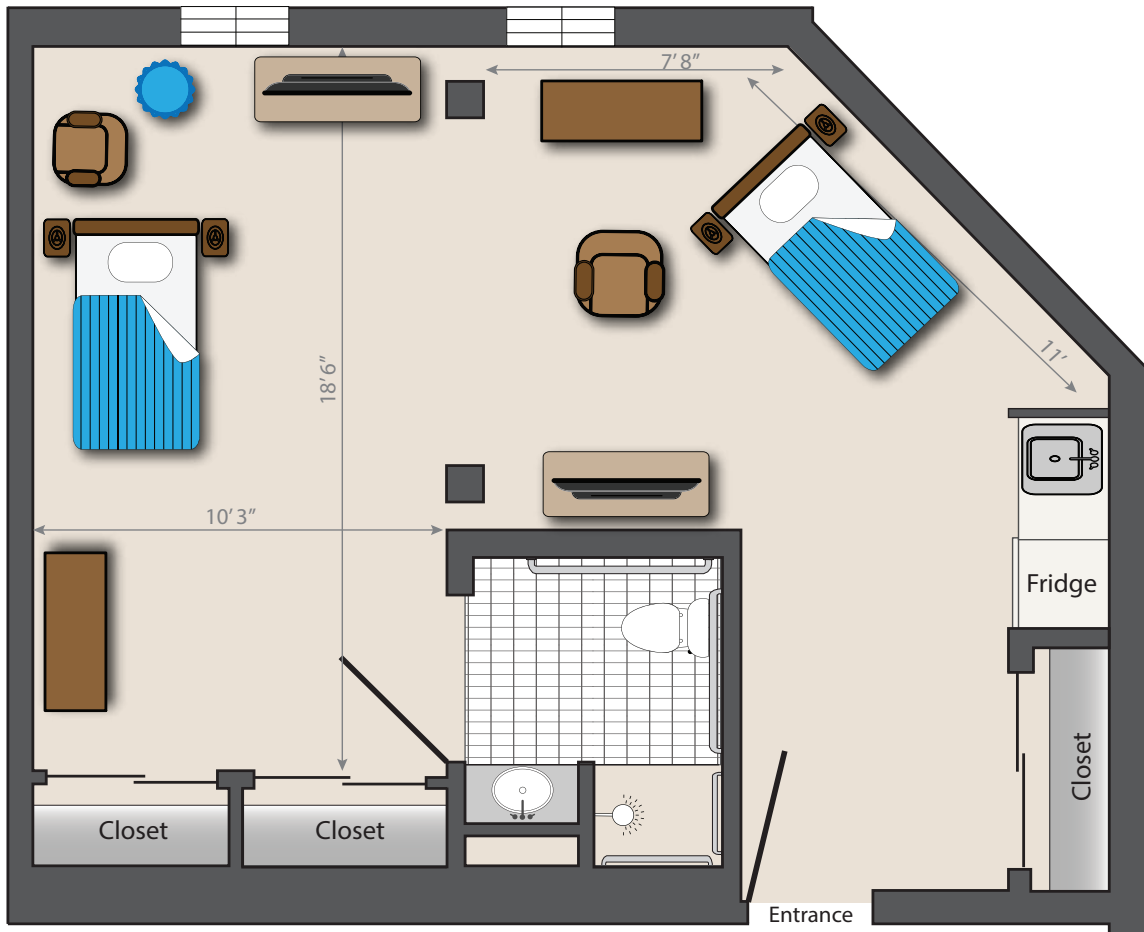

Assisted Living Floor Plans

Companion Suite, Small

THE CHELSEA

AT MANALAPAN

445 Rt. 9 South, Manalapan, NJ 07726

P 732-314-7084 • chelseaseniorliving.com