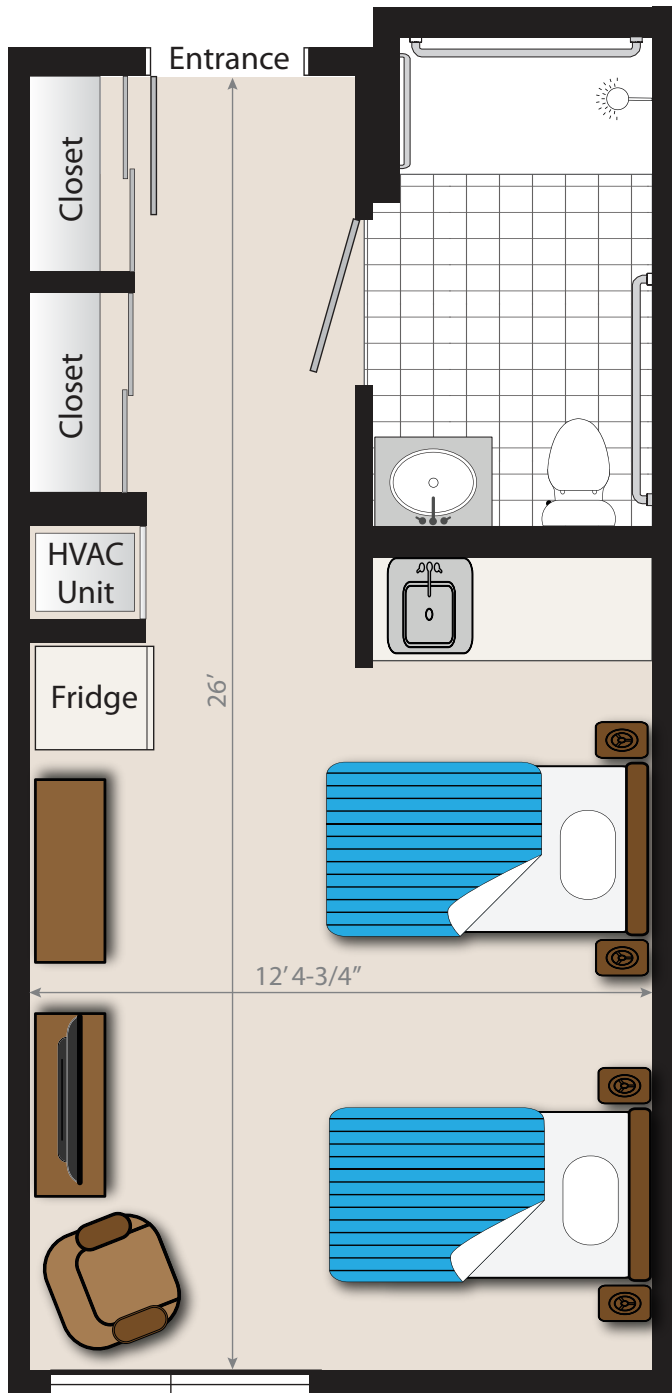

Assisted Living Floor Plans

Private Studio, Small

THE CHELSEA

AT FORSGATE

319 Forsgate Drive, Monroe Township, NJ 08831

P 732-656-1000 • chelseaseniorliving.com

Assisted Living Floor Plans

Companion Suite