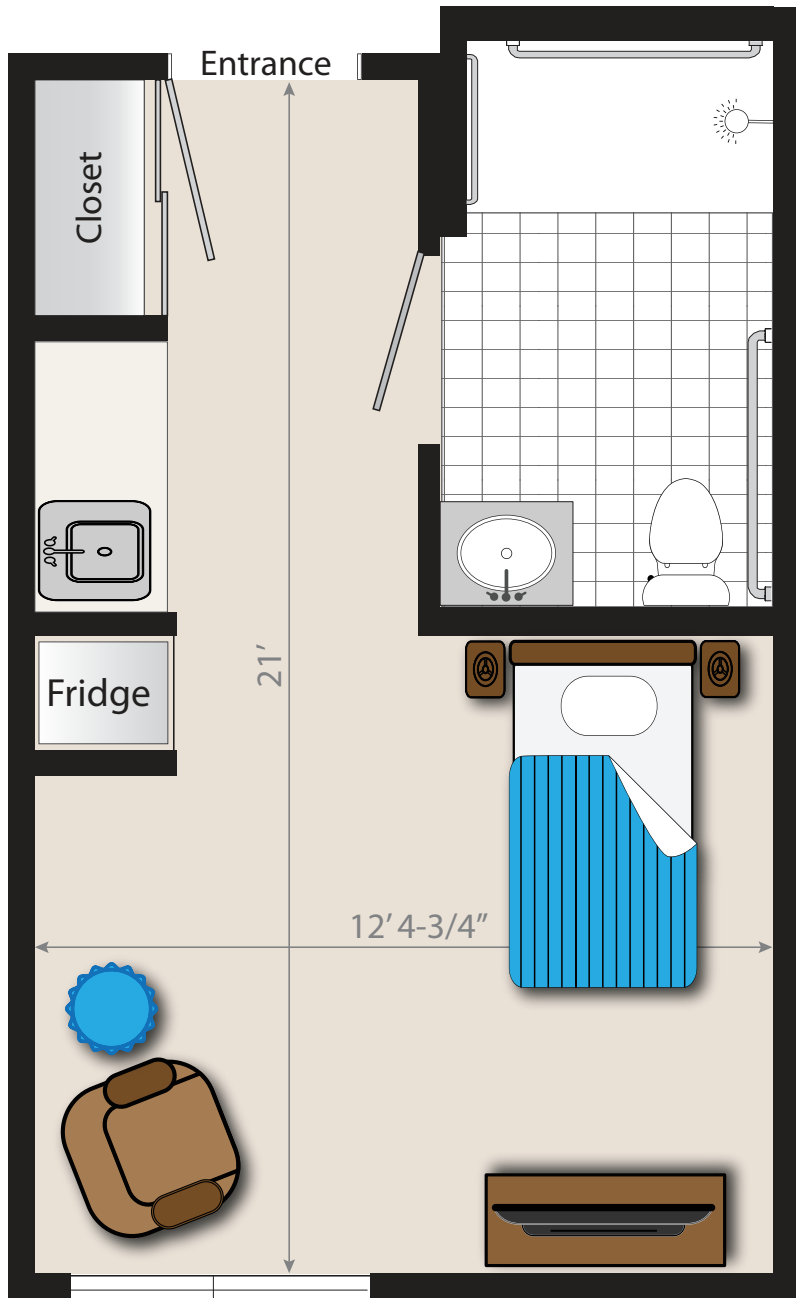

Assisted Living Floor Plans

Private Studio, Small

THE CHELSEA

AT FORSGATE

319 Forsgate Drive, Monroe Township, NJ 08831

P 732-656-1000 • chelseaseniorliving.com

Assisted Living Floor Plans

Companion Suite