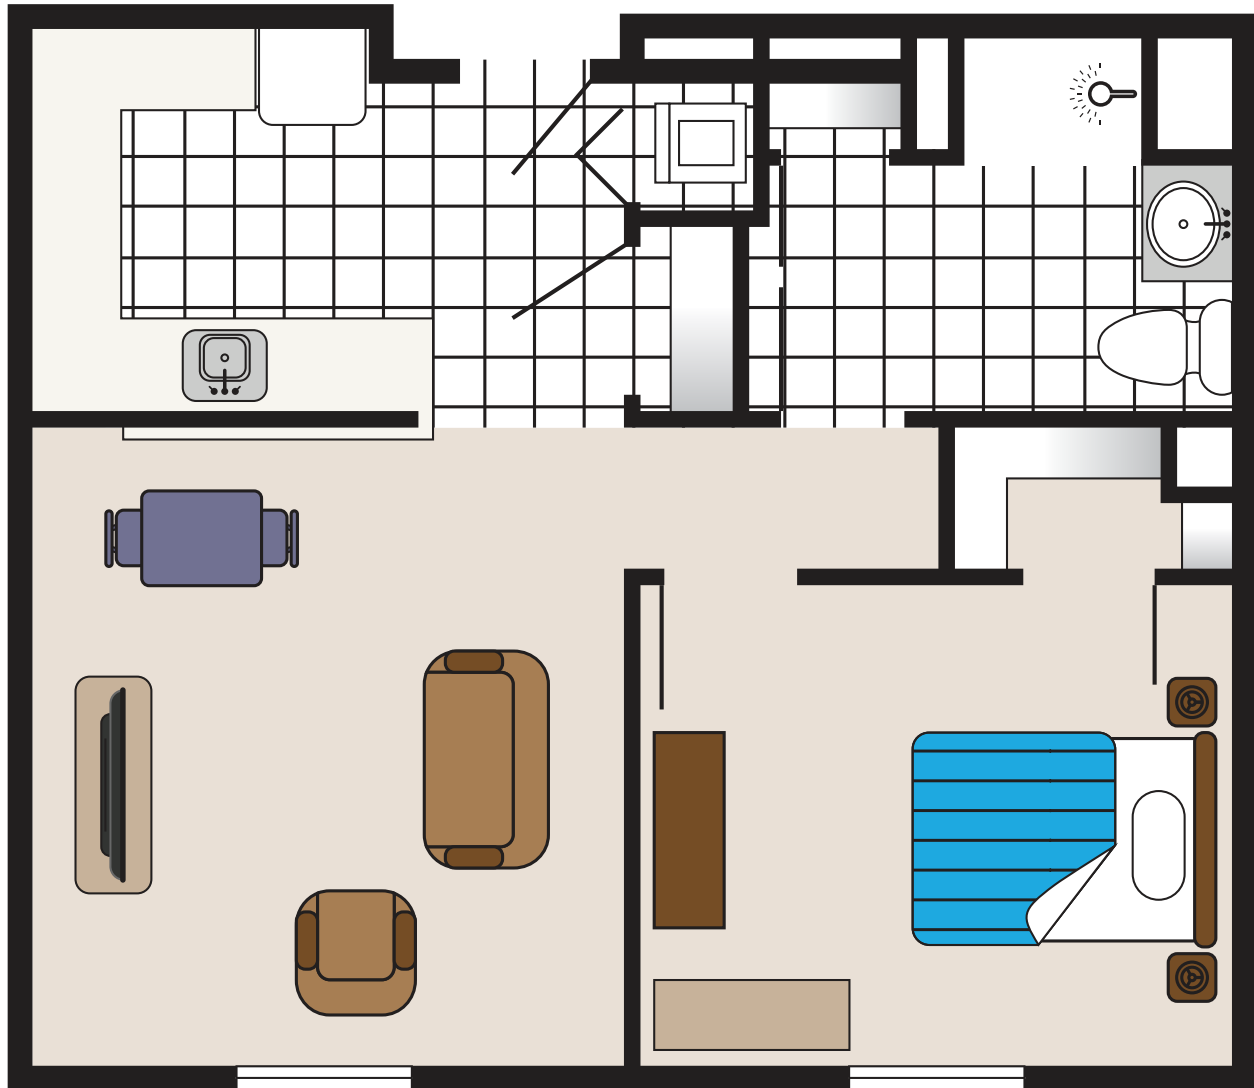

Independent Living Floor Plans

Studio

THE CHELSEA

AT FANWOOD

295 South Ave., Fanwood, NJ 07023

P 908-654-5200 • chelseaseniorliving.com

Independent Living Floor Plans

One Bedroom

THE CHELSEA

AT FANWOOD

295 South Ave., Fanwood, NJ 07023

P 908-654-5200 • chelseaseniorliving.com

Independent Living Floor Plans

Two Bedroom

THE CHELSEA

AT FANWOOD

295 South Ave., Fanwood, NJ 07023

P 908-654-5200 • chelseaseniorliving.com

Independent Living Floor Plans

Loft 302

THE CHELSEA

AT FANWOOD

295 South Ave., Fanwood, NJ 07023

P 908-654-5200 • chelseaseniorliving.com

Independent Living Floor Plans

Loft 304

THE CHELSEA

AT FANWOOD

295 South Ave., Fanwood, NJ 07023

P 908-654-5200 • chelseaseniorliving.com

Independent Living Floor Plans

Loft 306