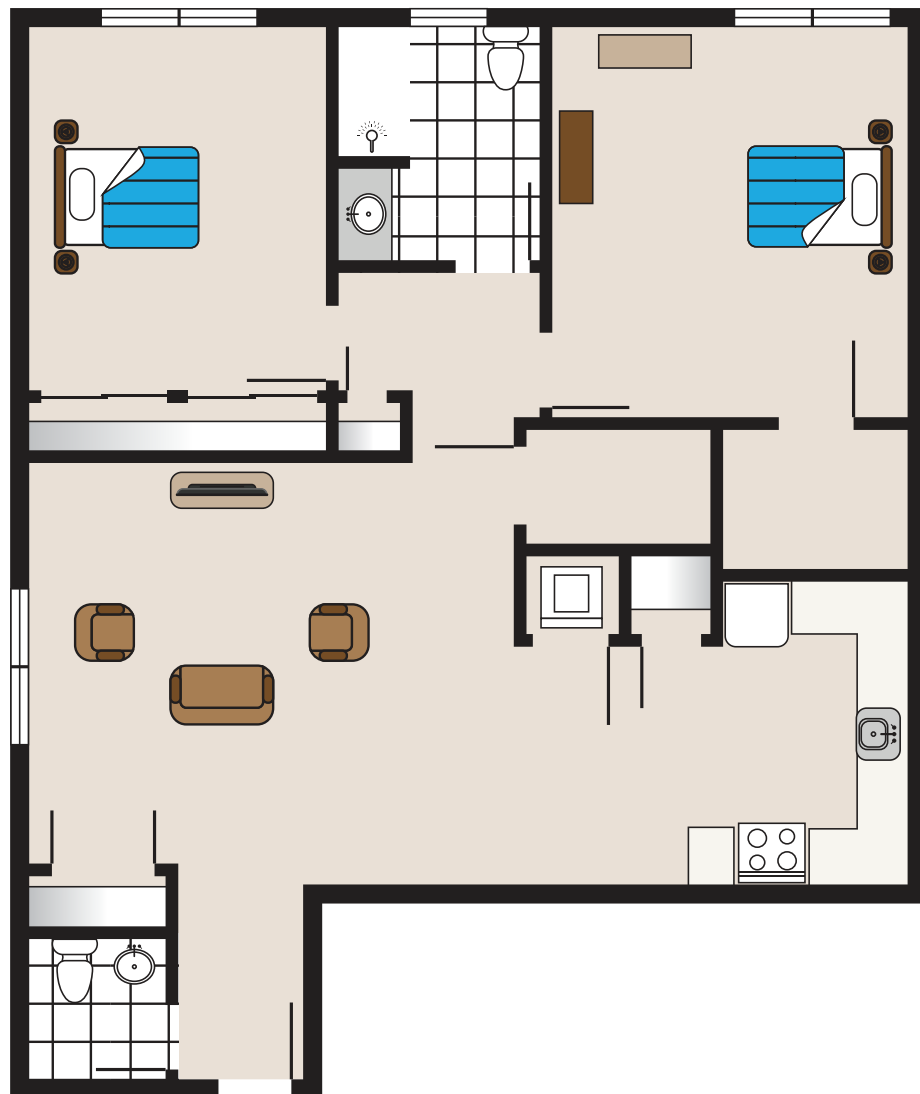

295 South Ave., Fanwood, NJ 07023

P 908-654-5200 • chelseaseniorliving.com

Independent Living Floor Plans

Loft 302

THE CHELSEA

AT FANWOOD

295 South Ave., Fanwood, NJ 07023

P 908-654-5200 • chelseaseniorliving.com

Independent Living Floor Plans

Loft 304

THE CHELSEA

AT FANWOOD

295 South Ave., Fanwood, NJ 07023

P 908-654-5200 • chelseaseniorliving.com

Independent Living Floor Plans

Loft 306

THE CHELSEA

AT FANWOOD

295 South Ave., Fanwood, NJ 07023

P 908-654-5200 • chelseaseniorliving.com

Independent Living Floor Plans

Loft 308

THE CHELSEA

AT FANWOOD

295 South Ave., Fanwood, NJ 07023

P 908-654-5200 • chelseaseniorliving.com

Independent Living Floor Plans

Loft 310

THE CHELSEA

AT FANWOOD

295 South Ave., Fanwood, NJ 07023

P 908-654-5200 • chelseaseniorliving.com