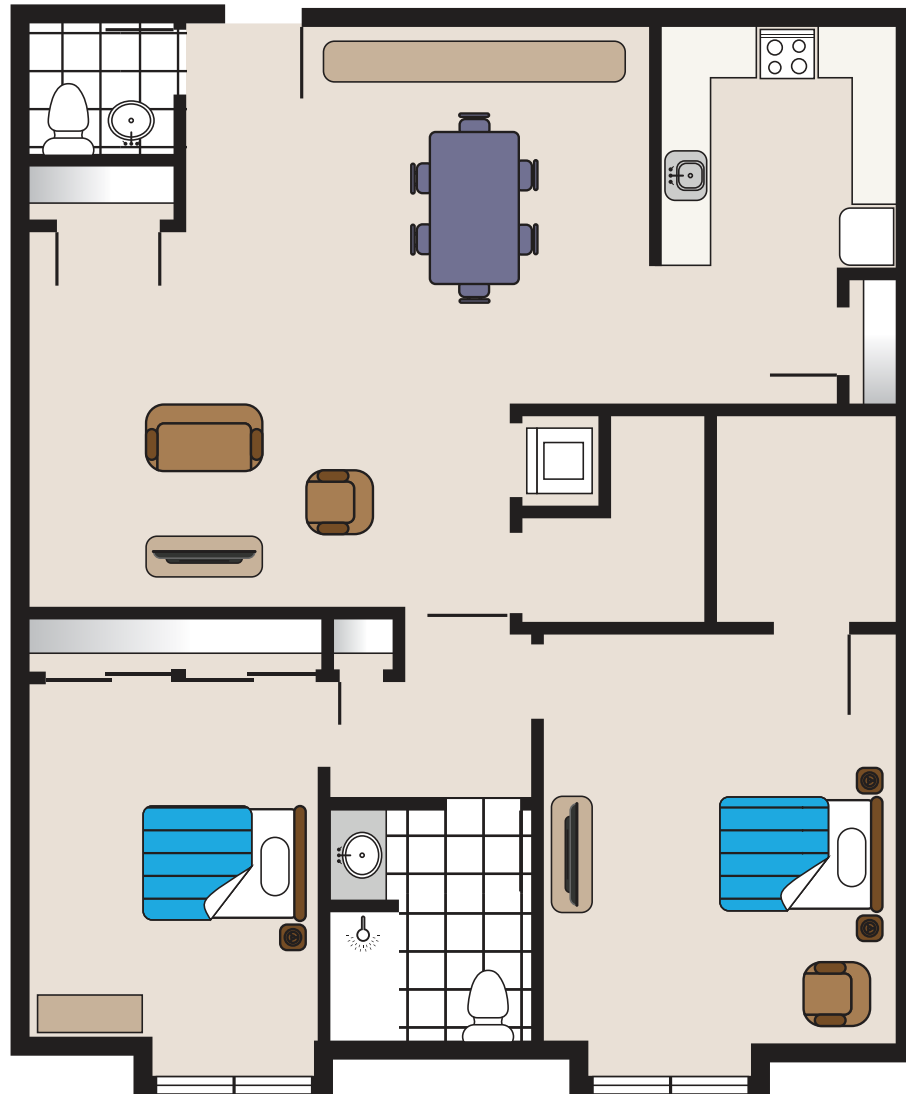

295 South Ave., Fanwood, NJ 07023

P 908-654-5200 • chelseaseniorliving.com

Independent Living Floor Plans

Loft 302

THE CHELSEA

AT FANWOOD

295 South Ave., Fanwood, NJ 07023

P 908-654-5200 • chelseaseniorliving.com

Independent Living Floor Plans

Loft 304

THE CHELSEA

AT FANWOOD

295 South Ave., Fanwood, NJ 07023

P 908-654-5200 • chelseaseniorliving.com

Independent Living Floor Plans

Loft 306