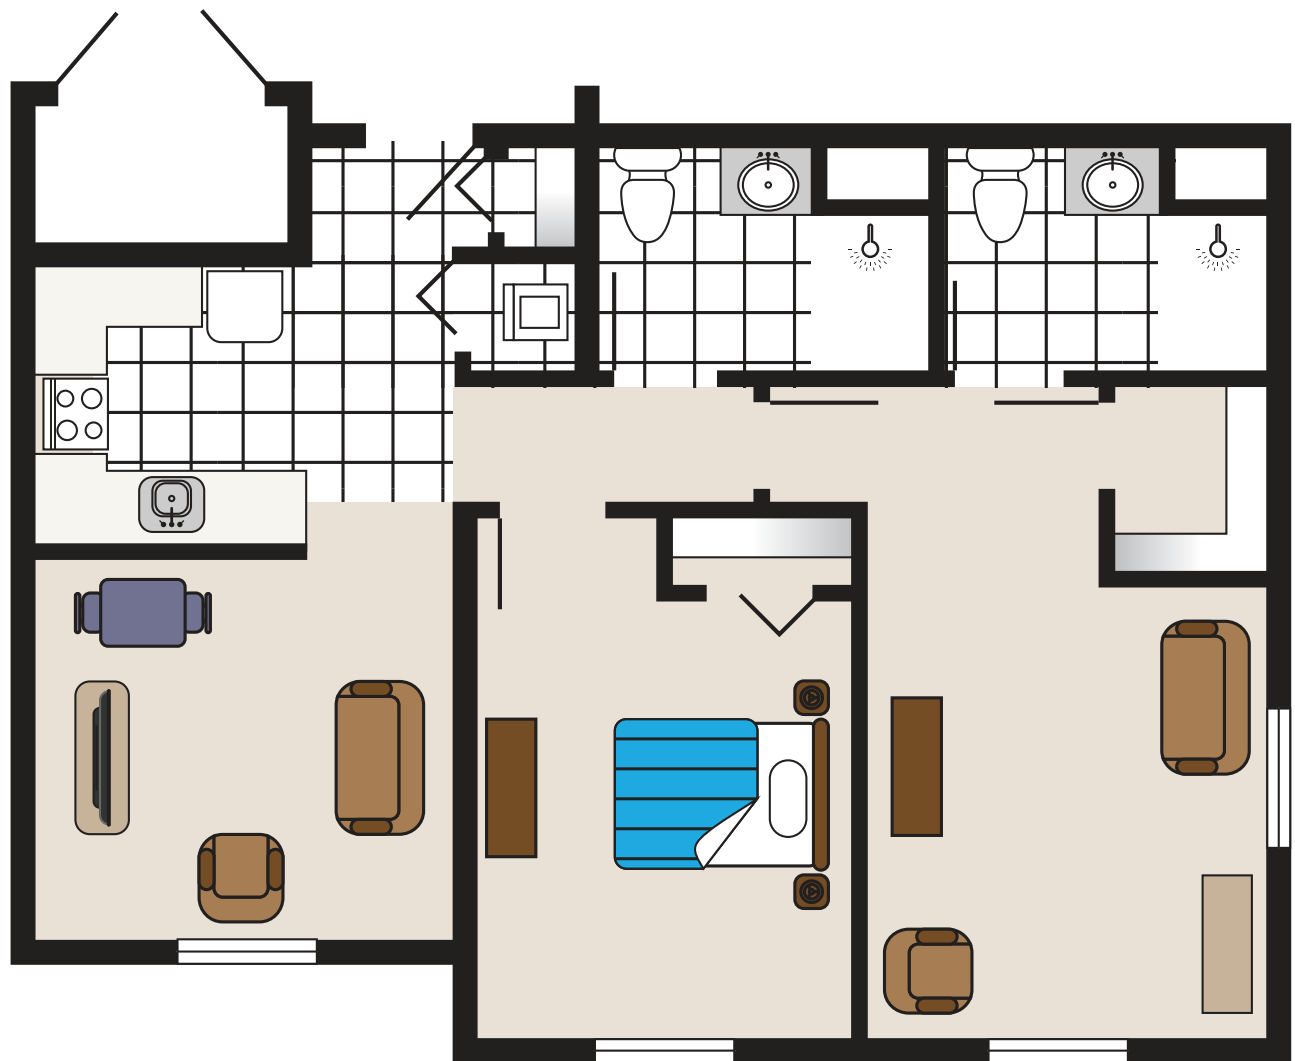

Independent Living Floor Plans

Studio

THE CHELSEA

AT FANWOOD

295 South Ave., Fanwood, NJ 07023

P 908-654-5200 • chelseaseniorliving.com

Independent Living Floor Plans

One Bedroom

THE CHELSEA

AT FANWOOD

295 South Ave., Fanwood, NJ 07023

P 908-654-5200 • chelseaseniorliving.com

Independent Living Floor Plans

Two Bedroom

THE CHELSEA

AT FANWOOD

295 South Ave., Fanwood, NJ 07023

P 908-654-5200 • chelseaseniorliving.com

Independent Living Floor Plans

Loft 302

THE CHELSEA

AT FANWOOD

295 South Ave., Fanwood, NJ 07023

P 908-654-5200 • chelseaseniorliving.com

Independent Living Floor Plans

Loft 304

THE CHELSEA

AT FANWOOD

295 South Ave., Fanwood, NJ 07023

P 908-654-5200 • chelseaseniorliving.com

Independent Living Floor Plans

Loft 306