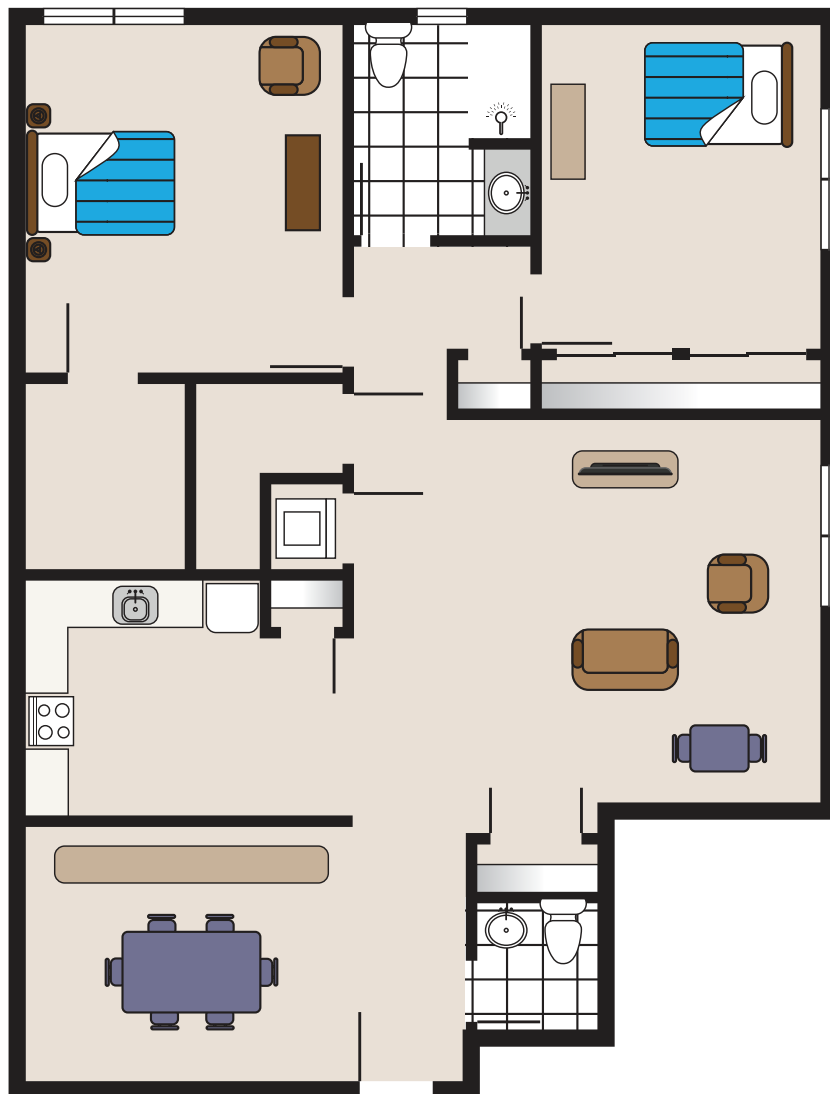

Independent Living Floor Plans

Studio

THE CHELSEA

AT FANWOOD

295 South Ave., Fanwood, NJ 07023

P 908-654-5200 • chelseaseniorliving.com

Independent Living Floor Plans

One Bedroom

THE CHELSEA

AT FANWOOD

295 South Ave., Fanwood, NJ 07023

P 908-654-5200 • chelseaseniorliving.com

Independent Living Floor Plans

Two Bedroom

THE CHELSEA

AT FANWOOD

295 South Ave., Fanwood, NJ 07023

P 908-654-5200 • chelseaseniorliving.com

Independent Living Floor Plans

Loft 302

THE CHELSEA

AT FANWOOD

295 South Ave., Fanwood, NJ 07023

P 908-654-5200 • chelseaseniorliving.com

Independent Living Floor Plans

Loft 304

THE CHELSEA

AT FANWOOD

295 South Ave., Fanwood, NJ 07023

P 908-654-5200 • chelseaseniorliving.com

Independent Living Floor Plans

Loft 306