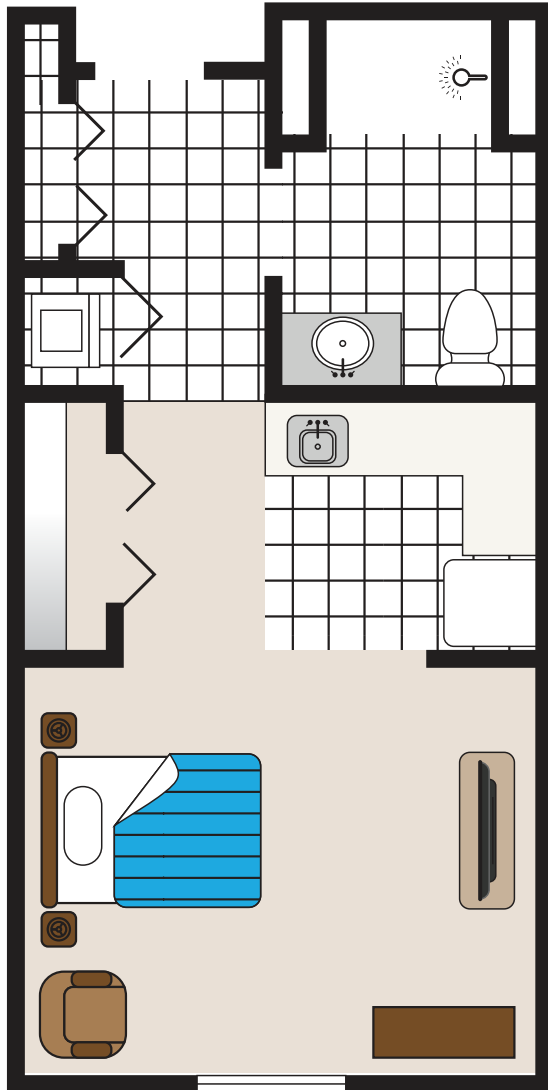

Independent Living Floor Plans

Studio

THE CHELSEA

AT FANWOOD

295 South Ave., Fanwood, NJ 07023

P 908-654-5200 • chelseaseniorliving.com

Independent Living Floor Plans

One Bedroom

THE CHELSEA

AT FANWOOD

295 South Ave., Fanwood, NJ 07023

P 908-654-5200 • chelseaseniorliving.com

Independent Living Floor Plans

Two Bedroom

THE CHELSEA

AT FANWOOD

295 South Ave., Fanwood, NJ 07023

P 908-654-5200 • chelseaseniorliving.com

Independent Living Floor Plans

Loft 302

THE CHELSEA

AT FANWOOD

295 South Ave., Fanwood, NJ 07023

P 908-654-5200 • chelseaseniorliving.com

Independent Living Floor Plans

Loft 304

THE CHELSEA

AT FANWOOD

295 South Ave., Fanwood, NJ 07023

P 908-654-5200 • chelseaseniorliving.com

Independent Living Floor Plans

Loft 306