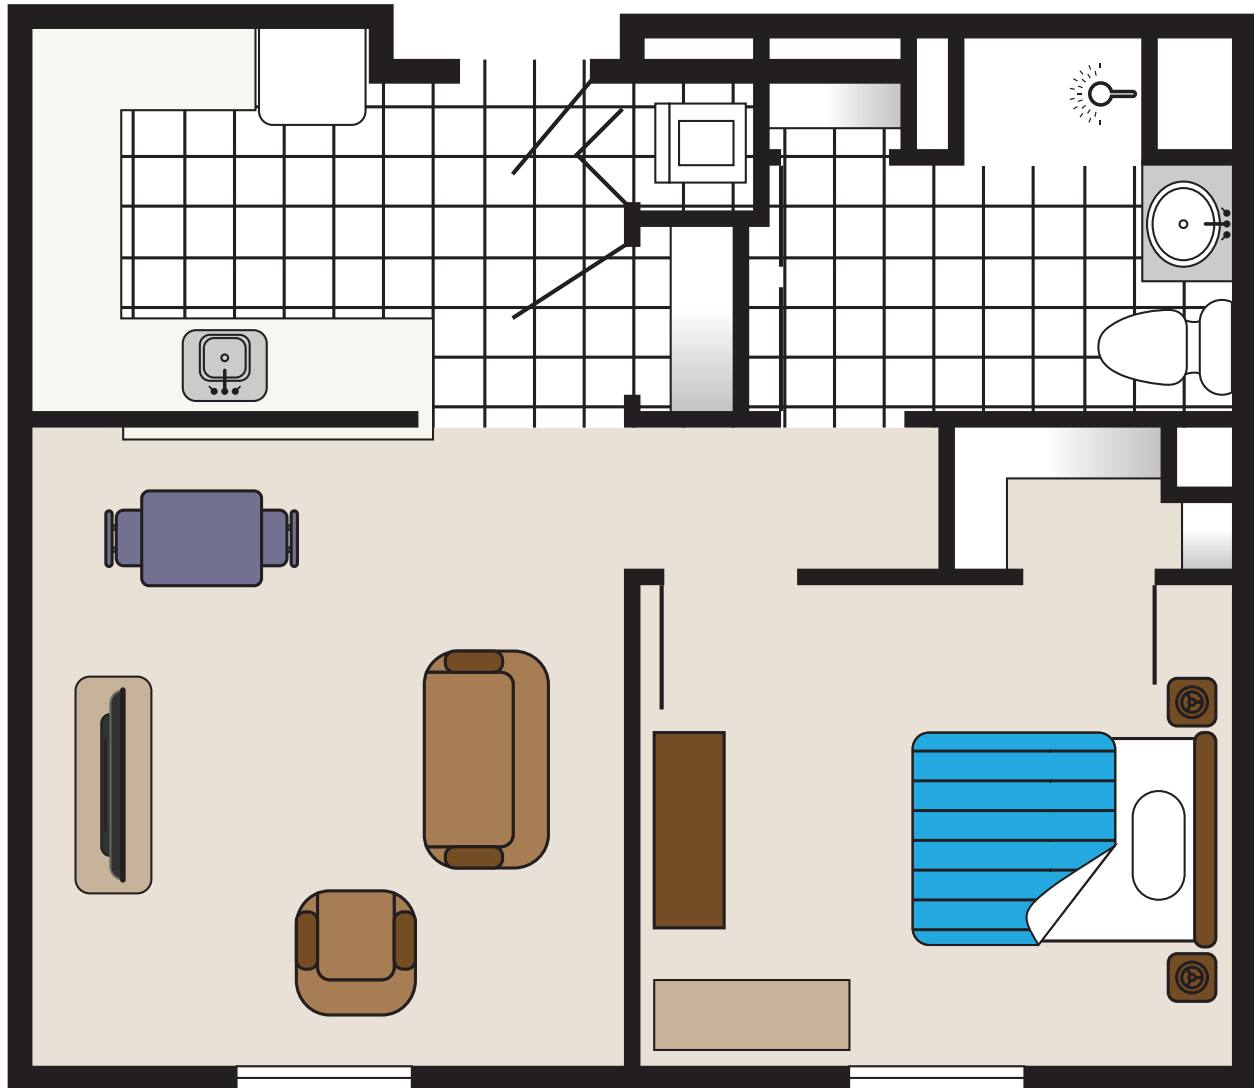

Independent Living Floor Plans

Studio

THE CHELSEA

AT FANWOOD

295 South Ave., Fanwood, NJ 07023

P 908-654-5200 • chelseaseniorliving.com

Independent Living Floor Plans

One Bedroom

THE CHELSEA

AT FANWOOD

295 South Ave., Fanwood, NJ 07023

P 908-654-5200 • chelseaseniorliving.com

Independent Living Floor Plans

Two Bedroom

THE CHELSEA

AT FANWOOD

295 South Ave., Fanwood, NJ 07023

P 908-654-5200 • chelseaseniorliving.com

Independent Living Floor Plans

Loft 302

THE CHELSEA

AT FANWOOD

295 South Ave., Fanwood, NJ 07023

P 908-654-5200 • chelseaseniorliving.com

Independent Living Floor Plans

Loft 304

THE CHELSEA

AT FANWOOD

295 South Ave., Fanwood, NJ 07023

P 908-654-5200 • chelseaseniorliving.com

Independent Living Floor Plans

Loft 306