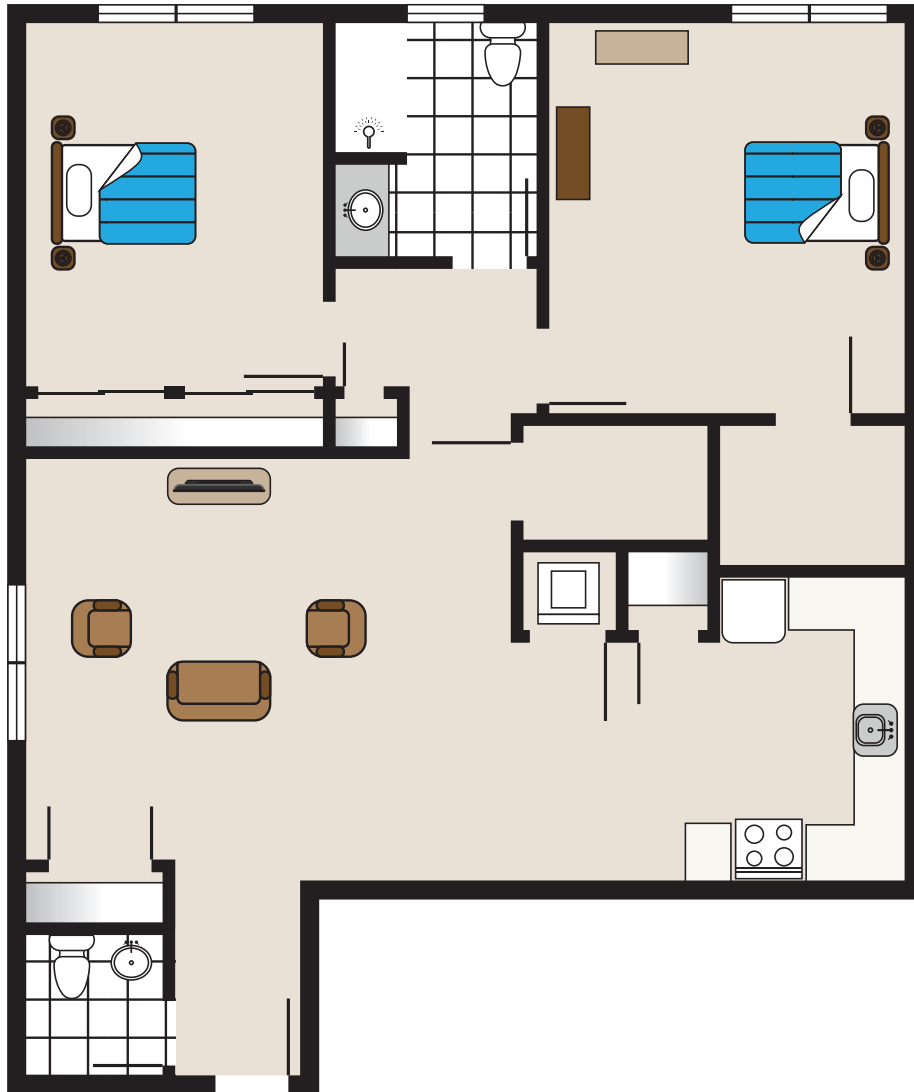

295 South Ave., Fanwood, NJ 07023

P 908-654-5200 • chelseaseniorliving.com

Independent Living Floor Plans

Loft 302

THE CHELSEA

AT FANWOOD

295 South Ave., Fanwood, NJ 07023

P 908-654-5200 • chelseaseniorliving.com

Independent Living Floor Plans

Loft 304

THE CHELSEA

AT FANWOOD

295 South Ave., Fanwood, NJ 07023

P 908-654-5200 • chelseaseniorliving.com

Independent Living Floor Plans

Loft 306

THE CHELSEA

AT FANWOOD

295 South Ave., Fanwood, NJ 07023

P 908-654-5200 • chelseaseniorliving.com

Independent Living Floor Plans

Loft 308

THE CHELSEA

AT FANWOOD

295 South Ave., Fanwood, NJ 07023

P 908-654-5200 • chelseaseniorliving.com

Independent Living Floor Plans

Loft 310

THE CHELSEA

AT FANWOOD

295 South Ave., Fanwood, NJ 07023

P 908-654-5200 • chelseaseniorliving.com