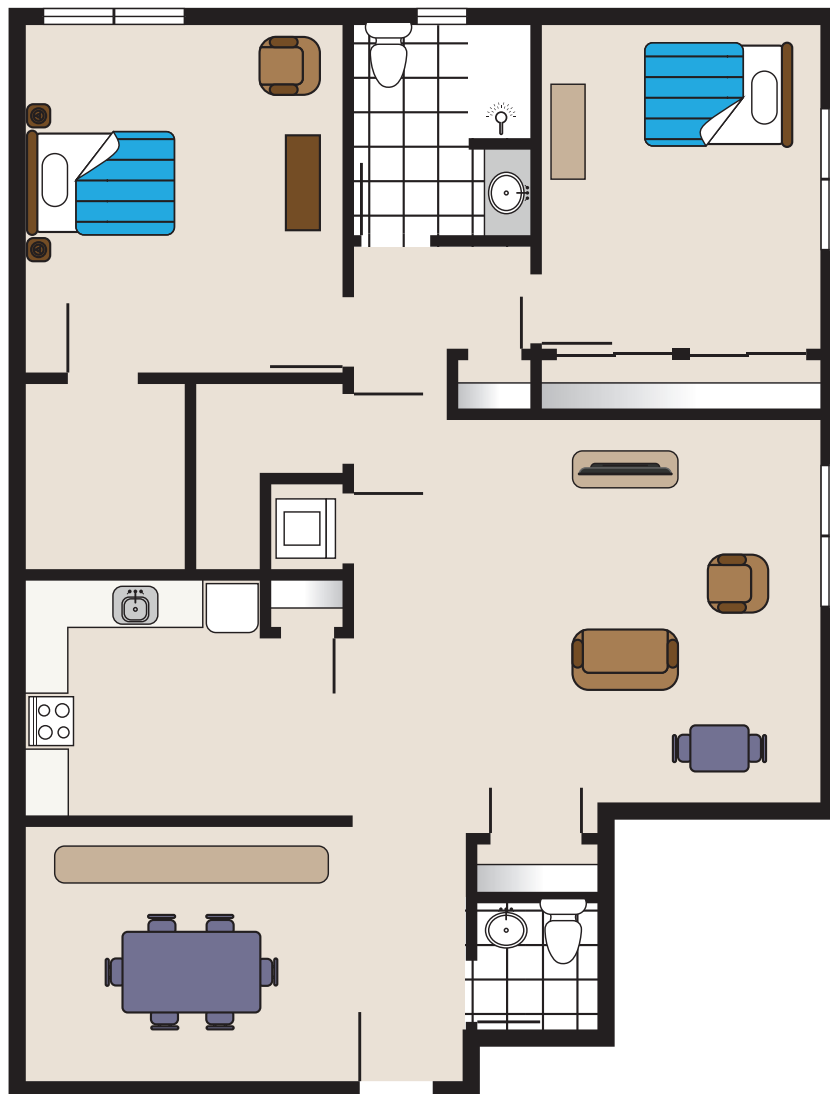

Independent Living Floor Plans

Studio

THE CHELSEA

AT FANWOOD

295 South Ave., Fanwood, NJ 07023

P 908-654-5200 • chelseaseniorliving.com

Independent Living Floor Plans

One Bedroom

THE CHELSEA

AT FANWOOD

295 South Ave., Fanwood, NJ 07023

P 908-654-5200 • chelseaseniorliving.com

Independent Living Floor Plans

Two Bedroom

THE CHELSEA

AT FANWOOD

295 South Ave., Fanwood, NJ 07023

P 908-654-5200 • chelseaseniorliving.com

Independent Living Floor Plans

Loft 302

THE CHELSEA

AT FANWOOD

295 South Ave., Fanwood, NJ 07023

P 908-654-5200 • chelseaseniorliving.com

Independent Living Floor Plans

Loft 304

THE CHELSEA

AT FANWOOD

295 South Ave., Fanwood, NJ 07023

P 908-654-5200 • chelseaseniorliving.com

Independent Living Floor Plans

Loft 306