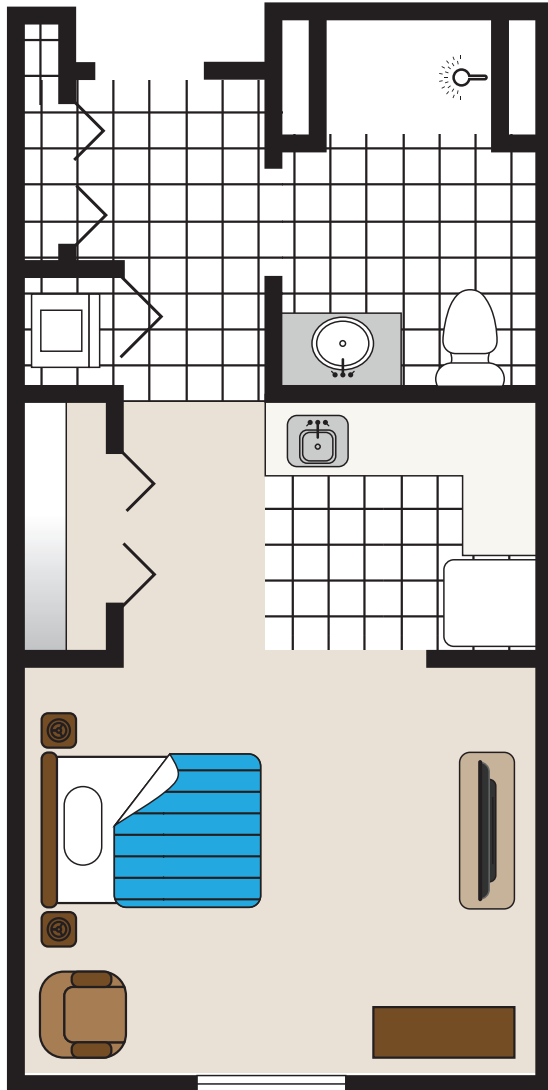

Independent Living Floor Plans

Studio

THE CHELSEA

AT FANWOOD

295 South Ave., Fanwood, NJ 07023

P 908-654-5200 • chelseaseniorliving.com

Independent Living Floor Plans

One Bedroom

THE CHELSEA

AT FANWOOD

295 South Ave., Fanwood, NJ 07023

P 908-654-5200 • chelseaseniorliving.com

Independent Living Floor Plans

Two Bedroom

THE CHELSEA

AT FANWOOD

295 South Ave., Fanwood, NJ 07023

P 908-654-5200 • chelseaseniorliving.com

Independent Living Floor Plans

Loft 302

THE CHELSEA

AT FANWOOD

295 South Ave., Fanwood, NJ 07023

P 908-654-5200 • chelseaseniorliving.com

Independent Living Floor Plans

Loft 304

THE CHELSEA

AT FANWOOD

295 South Ave., Fanwood, NJ 07023

P 908-654-5200 • chelseaseniorliving.com

Independent Living Floor Plans

Loft 306