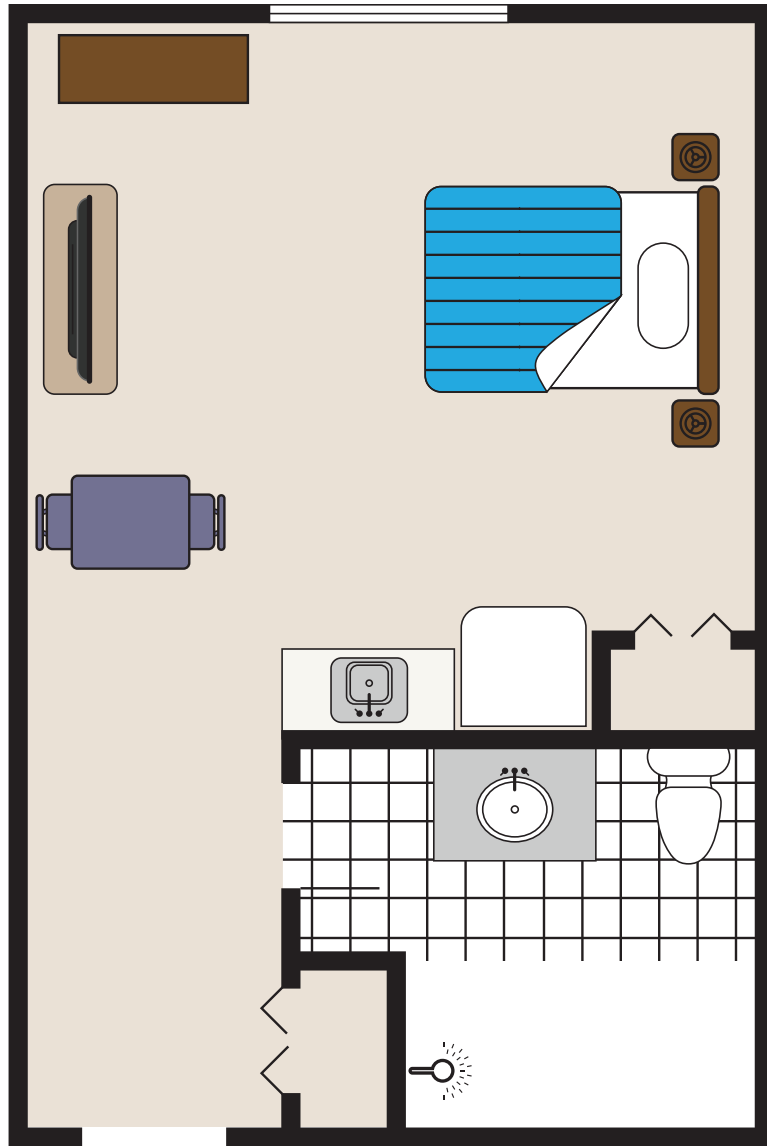

Assisted Living Floor Plans

Medium Studio

THE CHELSEA

AT FANWOOD

295 South Ave., Fanwood, NJ 07023

P 908-654-5200 • chelseaseniorliving.com

Assisted Living Floor Plans

Large Studio