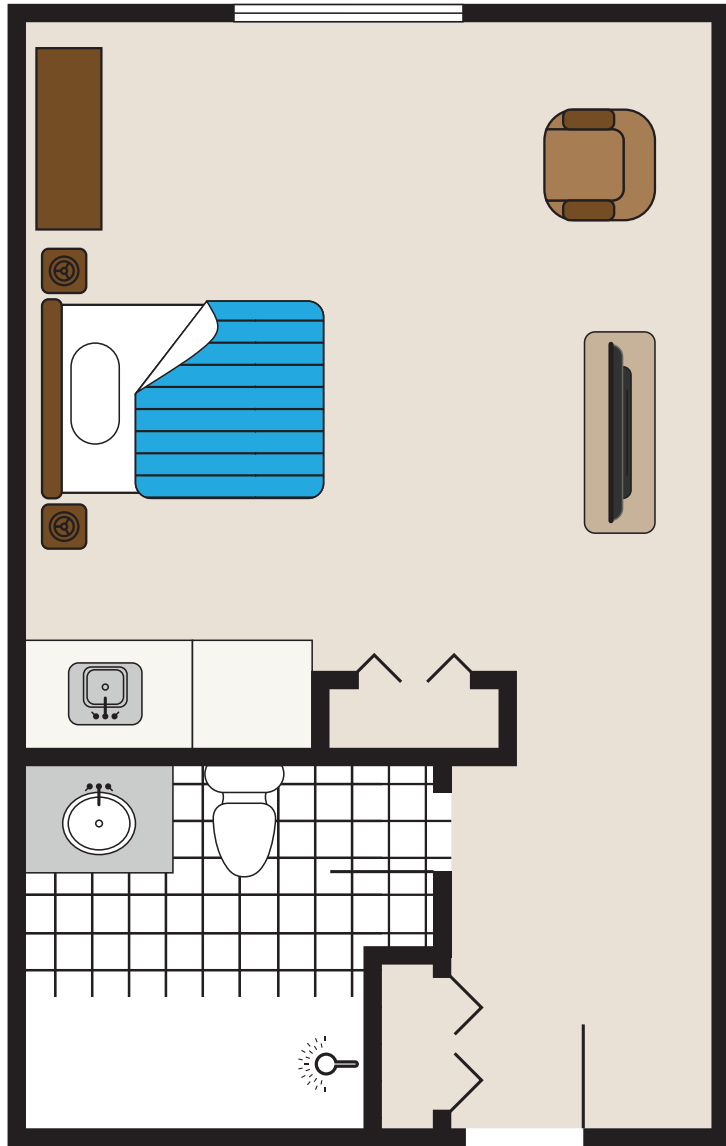

Assisted Living Floor Plans

Medium Studio

THE CHELSEA

AT FANWOOD

295 South Ave., Fanwood, NJ 07023

P 908-654-5200 • chelseaseniorliving.com

Assisted Living Floor Plans

Large Studio