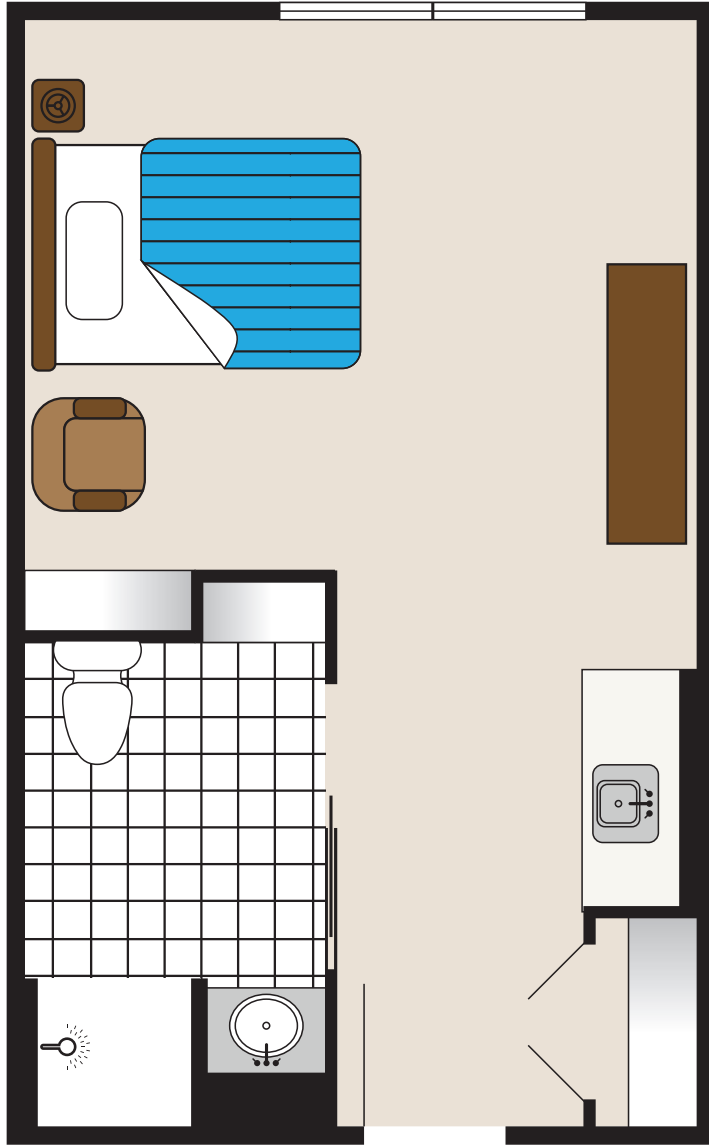

Assisted Living Floor Plans

Studio (Small)

THE CHELSEA

AT FAIR LAWN

16-00 River Road, Fair Lawn, NJ 07410

P 201-794-4777 • chelseaseniorliving.com

Assisted Living Floor Plans

Studio (Large)

THE CHELSEA

AT FAIR LAWN

16-00 River Road, Fair Lawn, NJ 07410

P 201-794-4777 • chelseaseniorliving.com

Assisted Living Floor Plans

Companion Unit

THE CHELSEA

AT FAIR LAWN