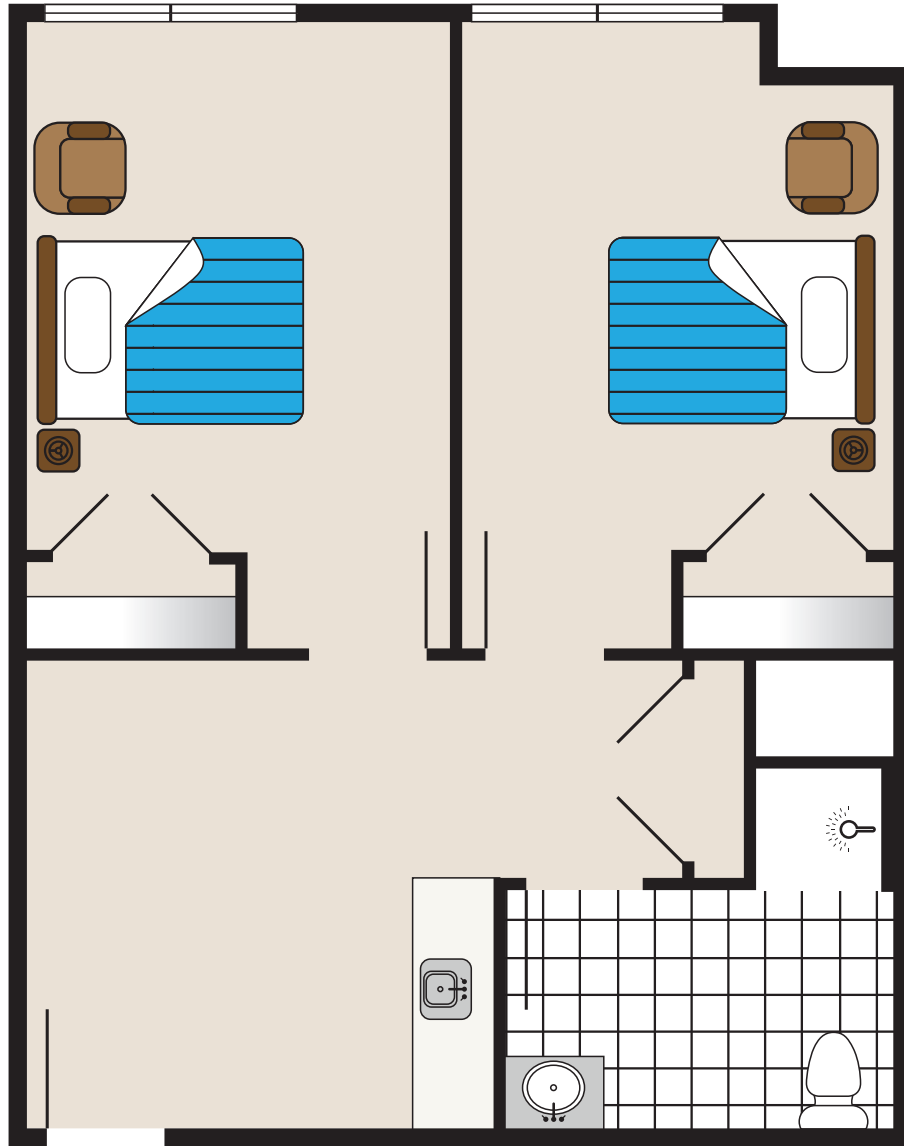

Assisted Living Floor Plans

Studio (Small)

THE CHELSEA

AT FAIR LAWN

16-00 River Road, Fair Lawn, NJ 07410

P 201-794-4777 • chelseaseniorliving.com

Assisted Living Floor Plans

Studio (Large)

THE CHELSEA

AT FAIR LAWN

16-00 River Road, Fair Lawn, NJ 07410

P 201-794-4777 • chelseaseniorliving.com

Assisted Living Floor Plans

Companion Unit

THE CHELSEA

AT FAIR LAWN