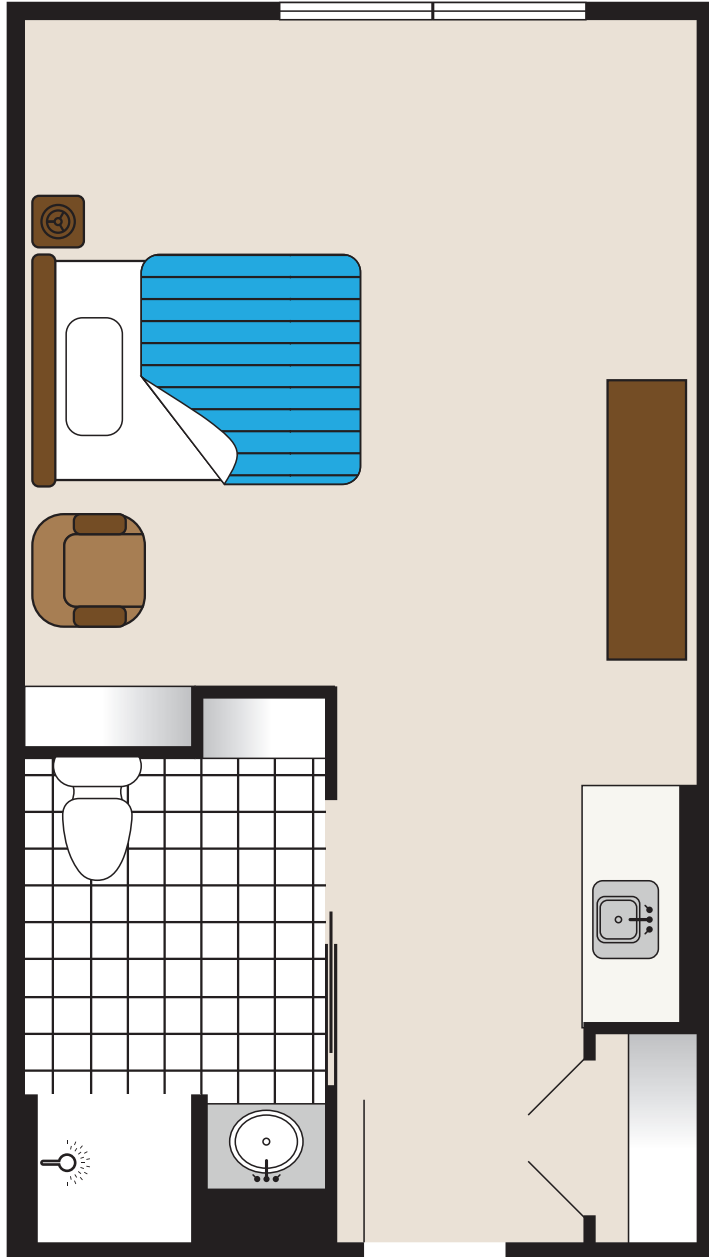

Assisted Living Floor Plans

Studio (Small)

THE CHELSEA

AT FAIR LAWN

16-00 River Road, Fair Lawn, NJ 07410

P 201-794-4777 • chelseaseniorliving.com

Assisted Living Floor Plans

Studio (Large)

THE CHELSEA

AT FAIR LAWN

16-00 River Road, Fair Lawn, NJ 07410

P 201-794-4777 • chelseaseniorliving.com

Assisted Living Floor Plans

Companion Unit

THE CHELSEA

AT FAIR LAWN