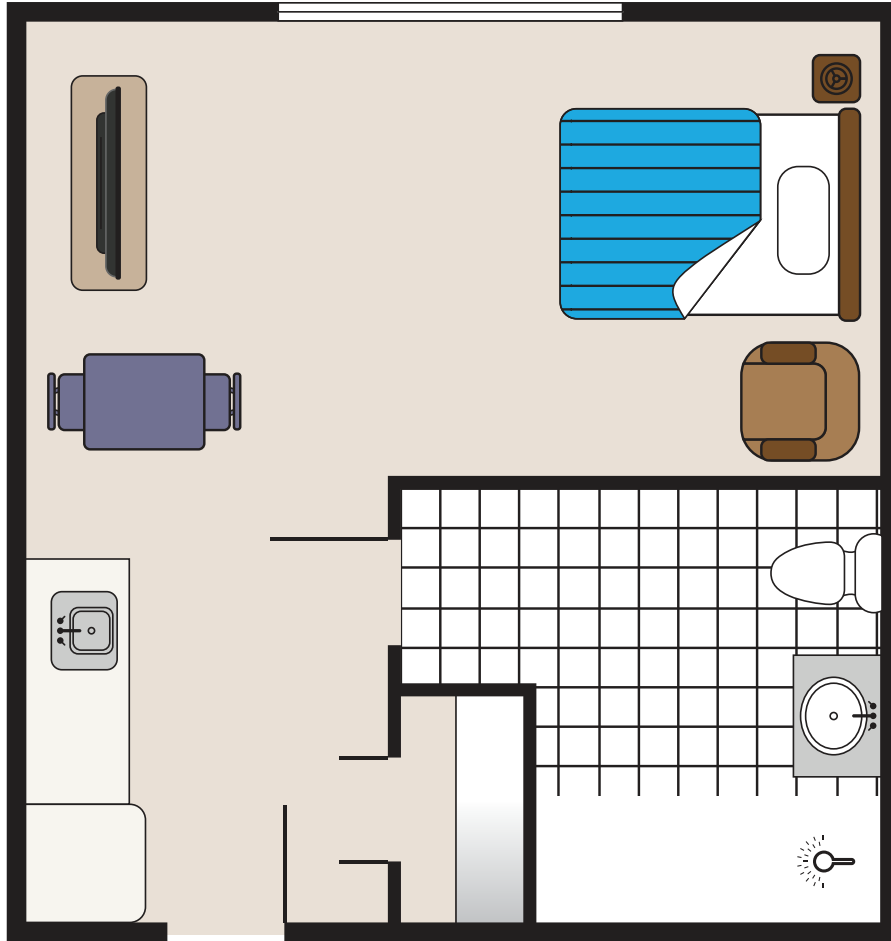

Assisted Living Floor Plans

Studio

THE CHELSEA
AT EAST BRUNSWICK

606 Cranbury Rd., East Brunswick, NJ 08816
P 732-651-6100 • chelseaseniorliving.com

For more information or to schedule a private tour, please contact us today.

Assisted Living Floor Plans

One Bedroom

THE CHELSEA
AT EAST BRUNSWICK

606 Cranbury Rd., East Brunswick, NJ 08816
P 732-651-6100 • chelseaseniorliving.com

For more information or to schedule a private tour, please contact us today.