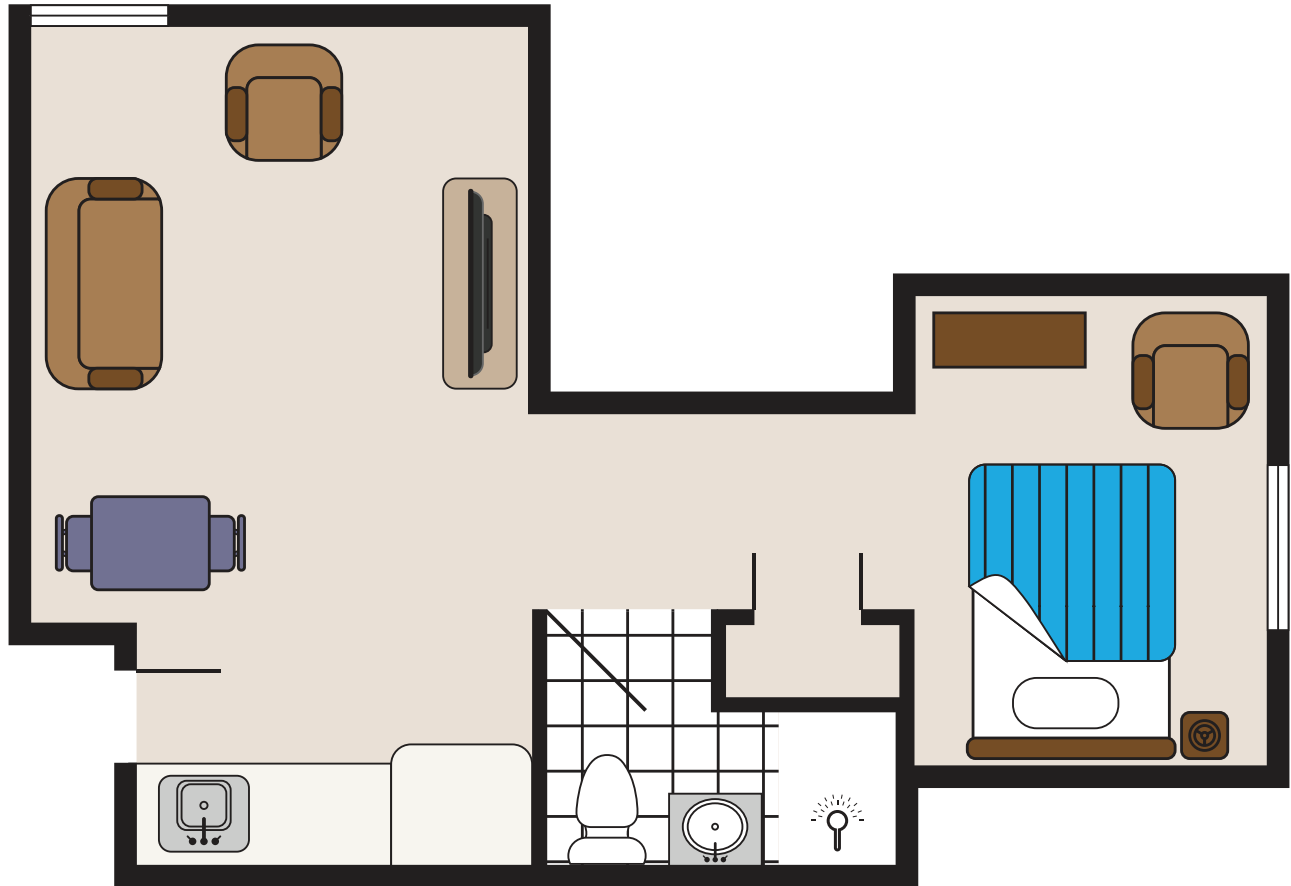

Assisted Living Floor Plans

One Bedroom

THE CHELSEA
AT EAST BRUNSWICK

606 Cranbury Rd., East Brunswick, NJ 08816
P 732-651-6100 • chelseaseniorliving.com

For more information or to schedule a private tour, please contact us today.

Assisted Living Floor Plans

One Bedroom Suite

THE CHELSEA
AT EAST BRUNSWICK

606 Cranbury Rd., East Brunswick, NJ 08816
P 732-651-6100 • chelseaseniorliving.com

For more information or to schedule a private tour, please contact us today.