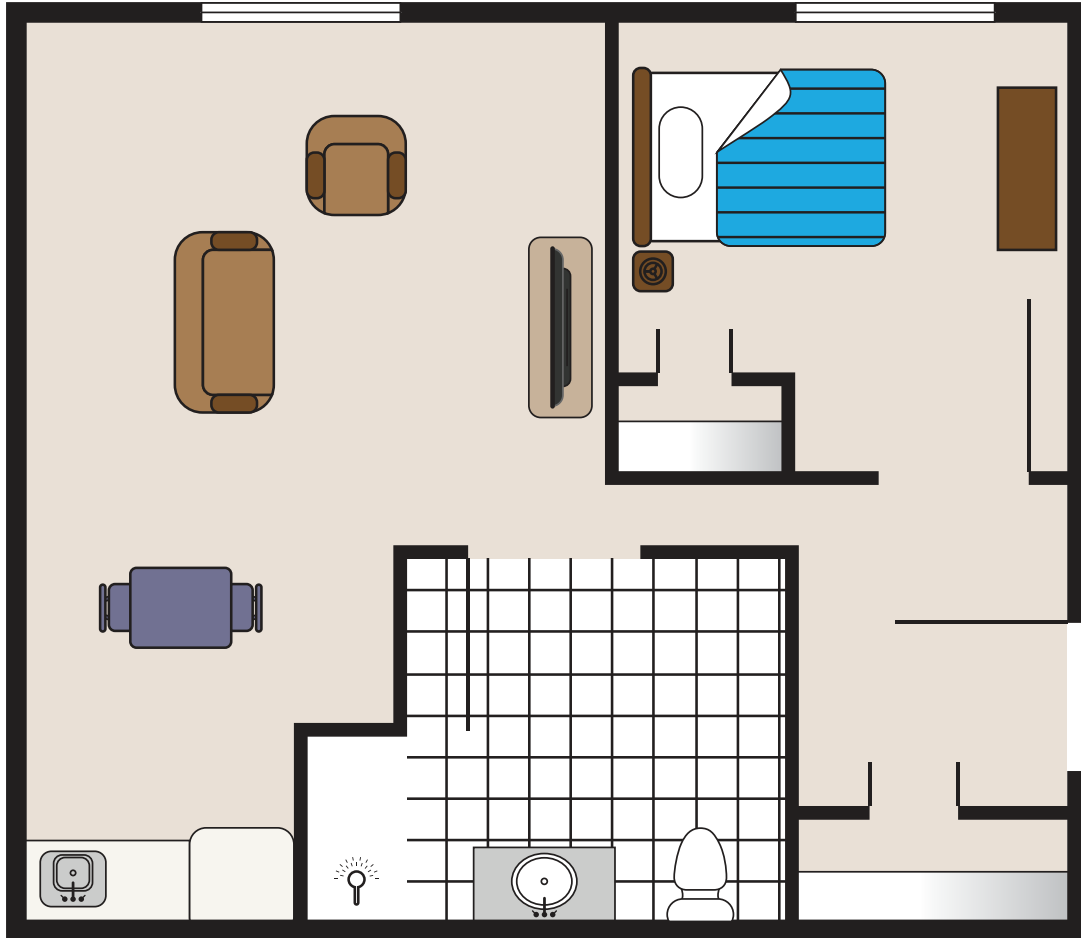

Assisted Living Floor Plans

Studio

THE CHELSEA
AT EAST BRUNSWICK

606 Cranbury Rd., East Brunswick, NJ 08816
P 732-651-6100 • chelseaseniorliving.com

For more information or to schedule a private tour, please contact us today.

Assisted Living Floor Plans

One Bedroom

THE CHELSEA
AT EAST BRUNSWICK

606 Cranbury Rd., East Brunswick, NJ 08816
P 732-651-6100 • chelseaseniorliving.com

For more information or to schedule a private tour, please contact us today.

Assisted Living Floor Plans

One Bedroom Suite

THE CHELSEA
AT EAST BRUNSWICK

606 Cranbury Rd., East Brunswick, NJ 08816
P 732-651-6100 • chelseaseniorliving.com

For more information or to schedule a private tour, please contact us today.