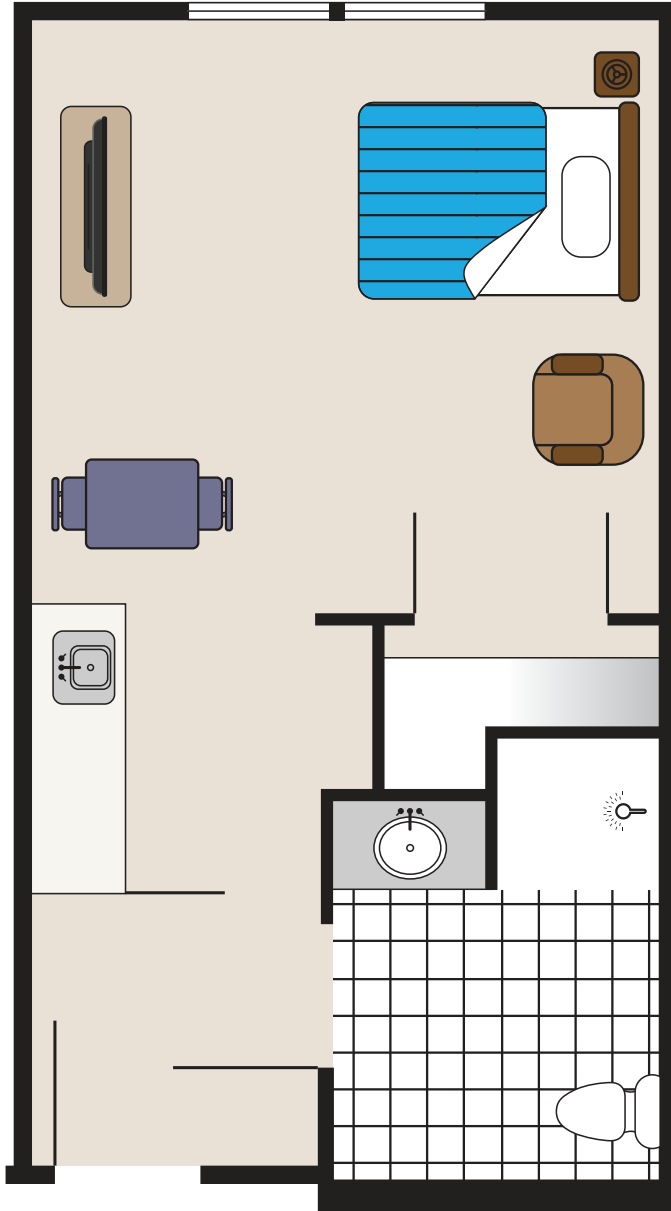

Assisted Living Floor Plans

Studio

THE CHELSEA
AT BROOKFIELD

1 Brookfield Court, Belvidere, NJ 07823
P 908-475-5556 • chelseaseniorliving.com

For more information or to schedule a private tour, please contact us today.

Assisted Living Floor Plans

One Bedroom

THE CHELSEA
AT BROOKFIELD

1 Brookfield Court, Belvidere, NJ 07823
P 908-475-5556 • chelseaseniorliving.com

For more information or to schedule a private tour, please contact us today.