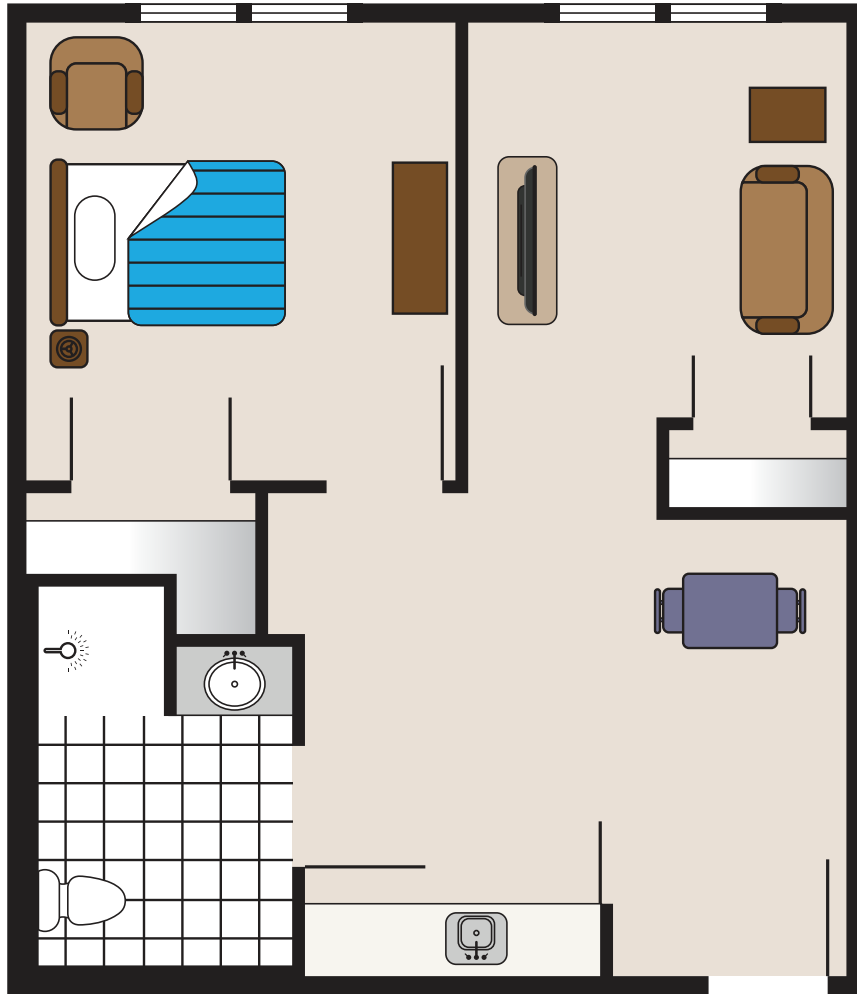

Assisted Living Floor Plans

Studio

THE CHELSEA
AT BROOKFIELD

1 Brookfield Court, Belvidere, NJ 07823
P 908-475-5556 • chelseaseniorliving.com

For more information or to schedule a private tour, please contact us today.

Assisted Living Floor Plans

One Bedroom

THE CHELSEA
AT BROOKFIELD

1 Brookfield Court, Belvidere, NJ 07823
P 908-475-5556 • chelseaseniorliving.com

For more information or to schedule a private tour, please contact us today.