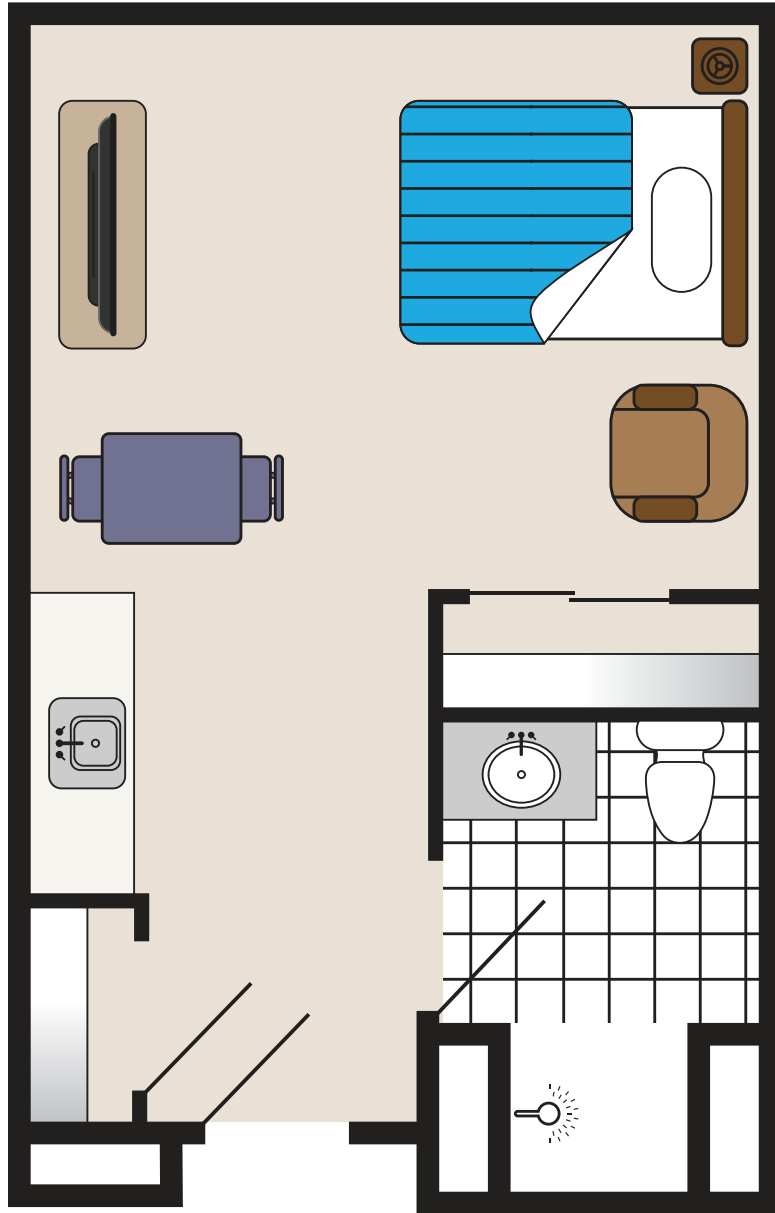

Assisted Living Floor Plans

Standard Studio

THE CHELSEA
AT BRIDGEWATER

680 Route 202/206 North, Bridgewater, NJ 08807
P 908-252-3400 • chelseaseniorliving.com

For more information or to schedule a private tour, please contact us today.

Assisted Living Floor Plans

Large Studio

THE CHELSEA
AT BRIDGEWATER

680 Route 202/206 North, Bridgewater, NJ 08807
P 908-252-3400 • chelseaseniorliving.com

For more information or to schedule a private tour, please contact us today.