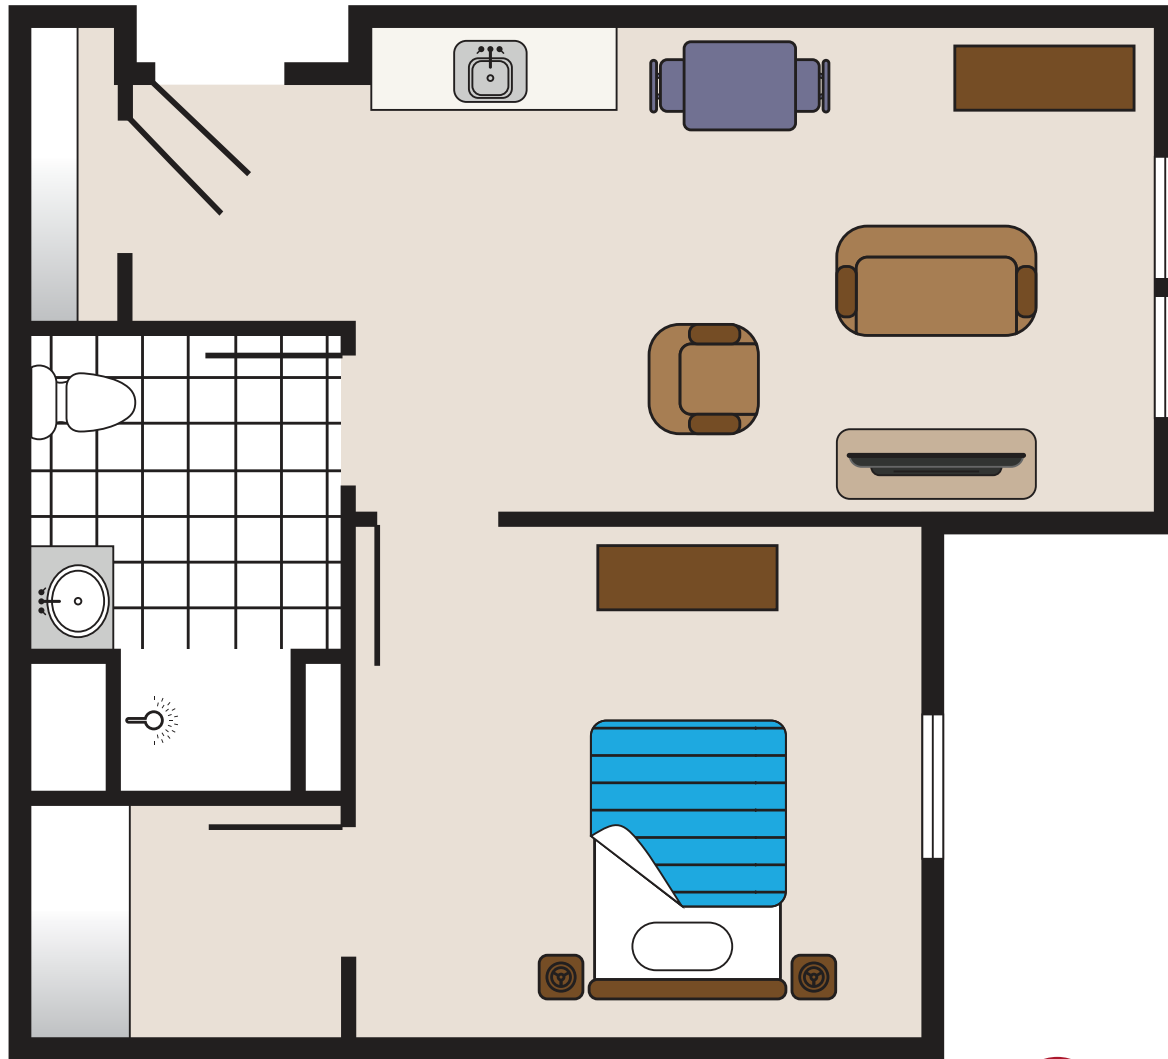

Assisted Living Floor Plans

Standard One Bedroom

THE CHELSEA
AT BRIDGEWATER

680 Route 202/206 North, Bridgewater, NJ 08807
P 908-252-3400 • chelseaseniorliving.com

For more information or to schedule a private tour, please contact us today.

Assisted Living Floor Plans

Large One Bedroom

THE CHELSEA
AT BRIDGEWATER

680 Route 202/206 North, Bridgewater, NJ 08807
P 908-252-3400 • chelseaseniorliving.com

For more information or to schedule a private tour, please contact us today.