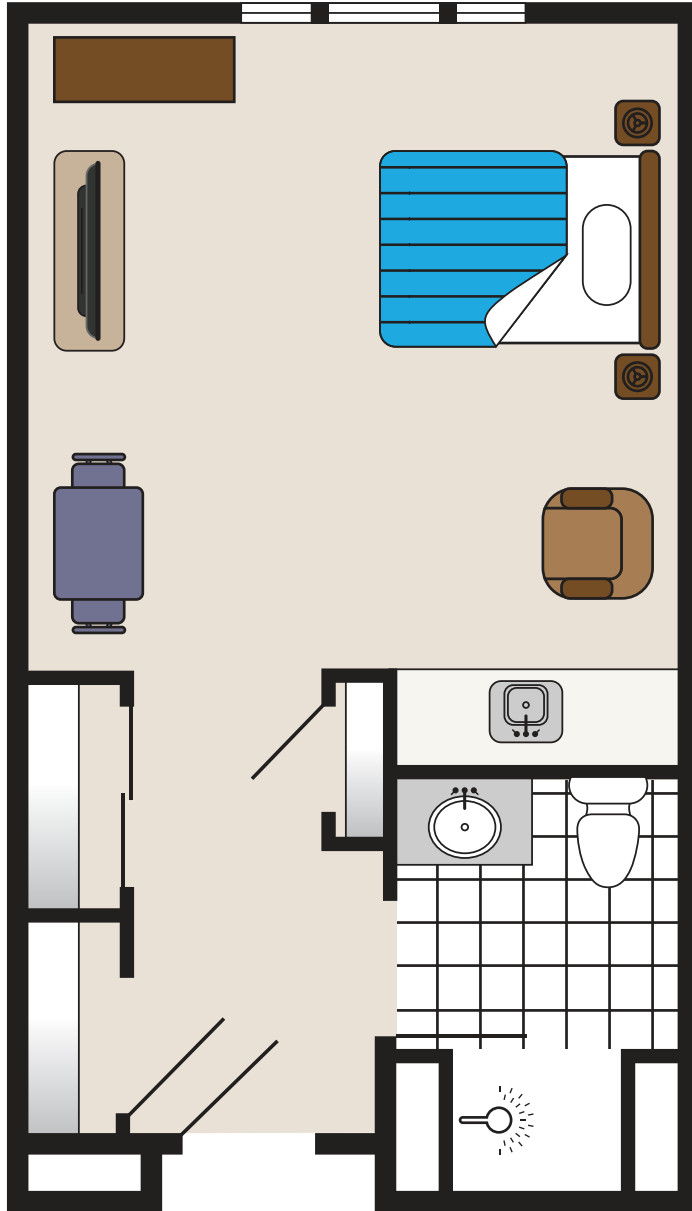

Assisted Living Floor Plans

Standard Studio

THE CHELSEA
AT BRIDGEWATER

680 Route 202/206 North, Bridgewater, NJ 08807
P 908-252-3400 • chelseaseniorliving.com

For more information or to schedule a private tour, please contact us today.

Assisted Living Floor Plans

Large Studio

THE CHELSEA
AT BRIDGEWATER

680 Route 202/206 North, Bridgewater, NJ 08807
P 908-252-3400 • chelseaseniorliving.com

For more information or to schedule a private tour, please contact us today.