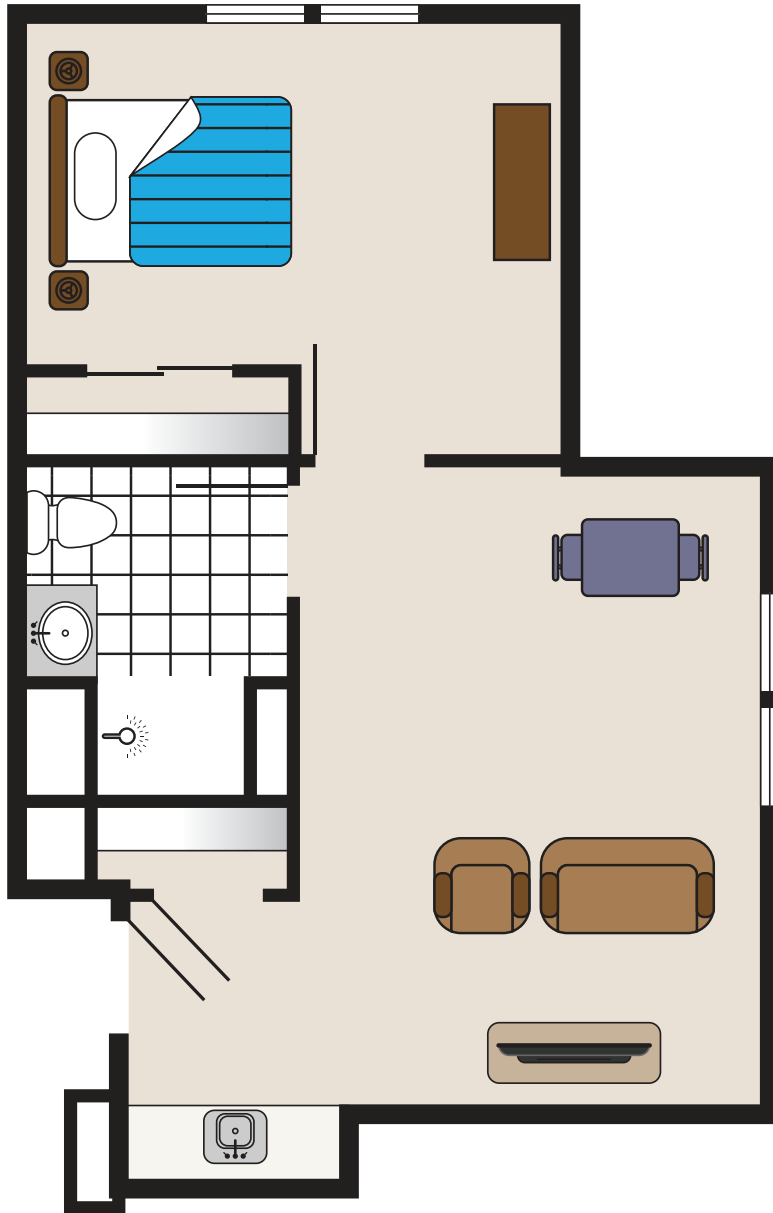

Assisted Living Floor Plans

Large Studio

THE CHELSEA
AT BRIDGEWATER

680 Route 202/206 North, Bridgewater, NJ 08807
P 908-252-3400 • chelseaseniorliving.com

For more information or to schedule a private tour, please contact us today.

Assisted Living Floor Plans

Standard One Bedroom

THE CHELSEA
AT BRIDGEWATER

680 Route 202/206 North, Bridgewater, NJ 08807
P 908-252-3400 • chelseaseniorliving.com

For more information or to schedule a private tour, please contact us today.