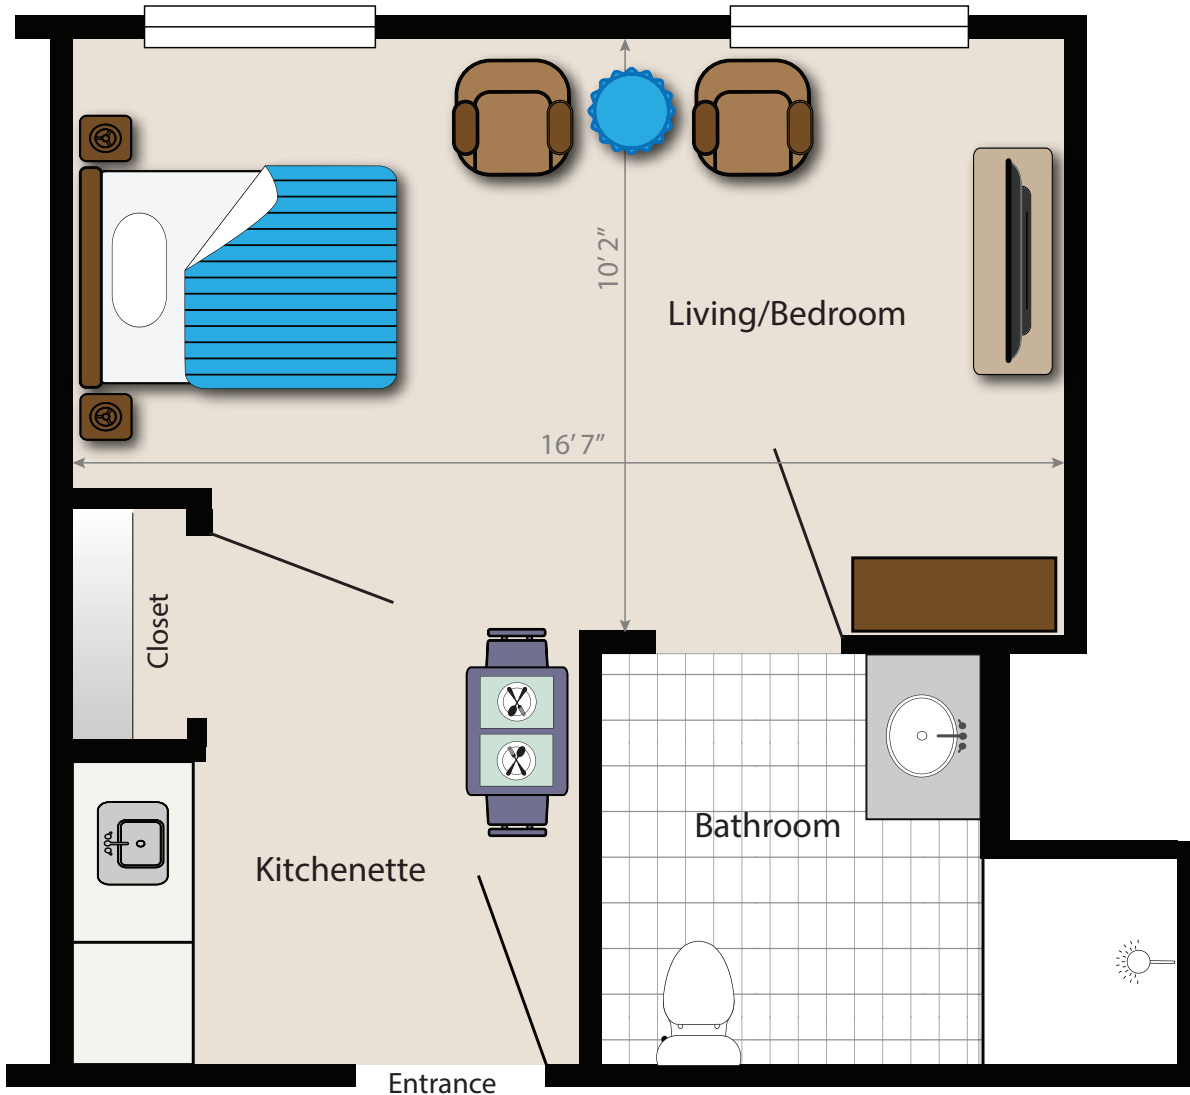

Assisted Living Floor Plans

Private Studio

THE CHELSEA

AT BALD EAGLE

197 Cahill Cross Road, West Milford, NJ 07480

P 973-728-6000 • chelseaseniorliving.com

Assisted Living Floor Plans

Companion Suite

THE CHELSEA

AT BALD EAGLE

197 Cahill Cross Road, West Milford, NJ 07480

P 973-728-6000 • chelseaseniorliving.com