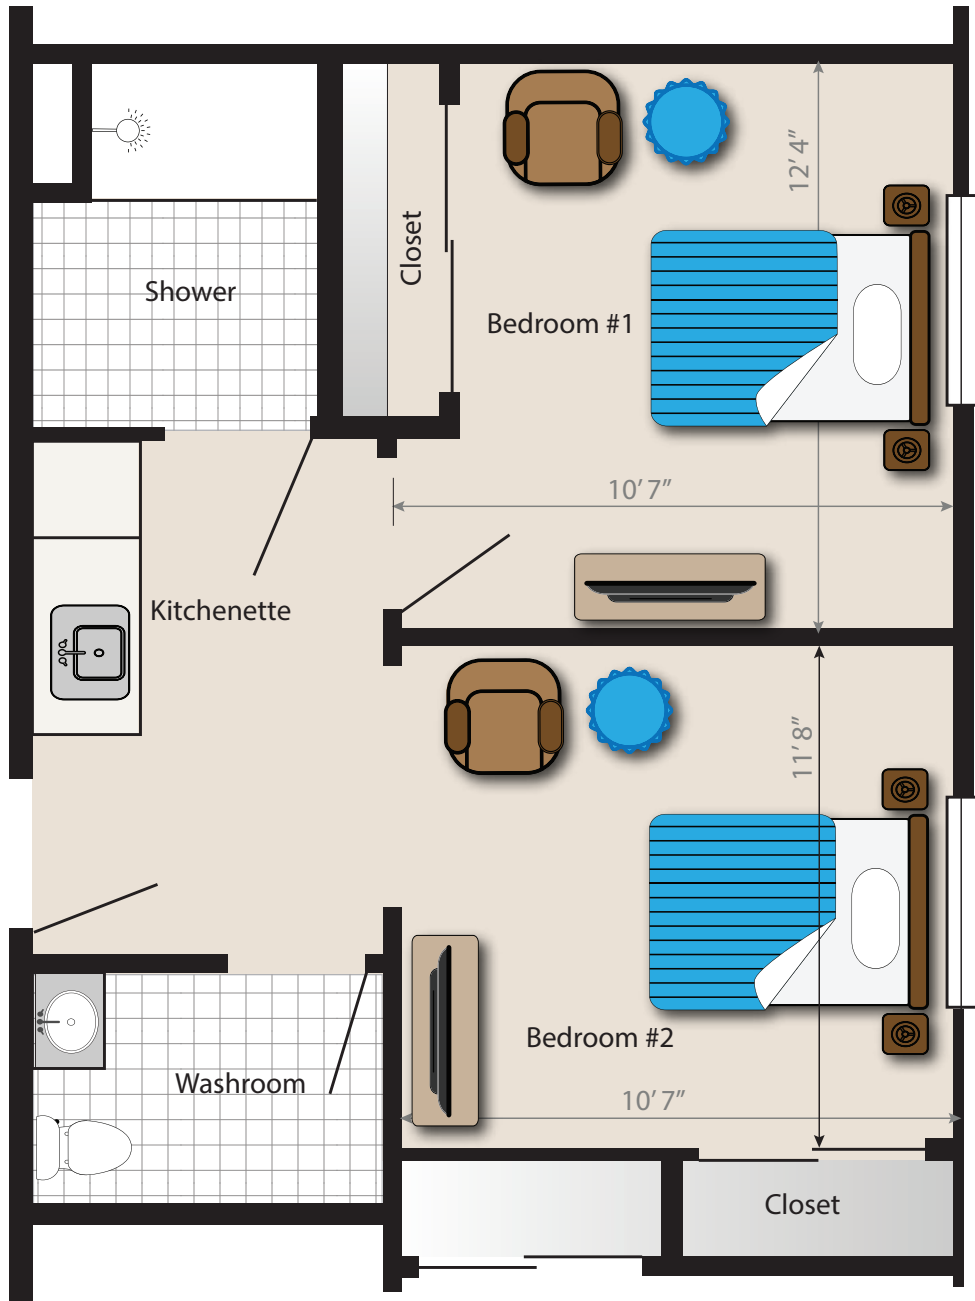

Assisted Living Floor Plans

Private Studio

THE CHELSEA

AT BALD EAGLE

197 Cahill Cross Road, West Milford, NJ 07480

P 973-728-6000 • chelseaseniorliving.com

Assisted Living Floor Plans

Companion Suite