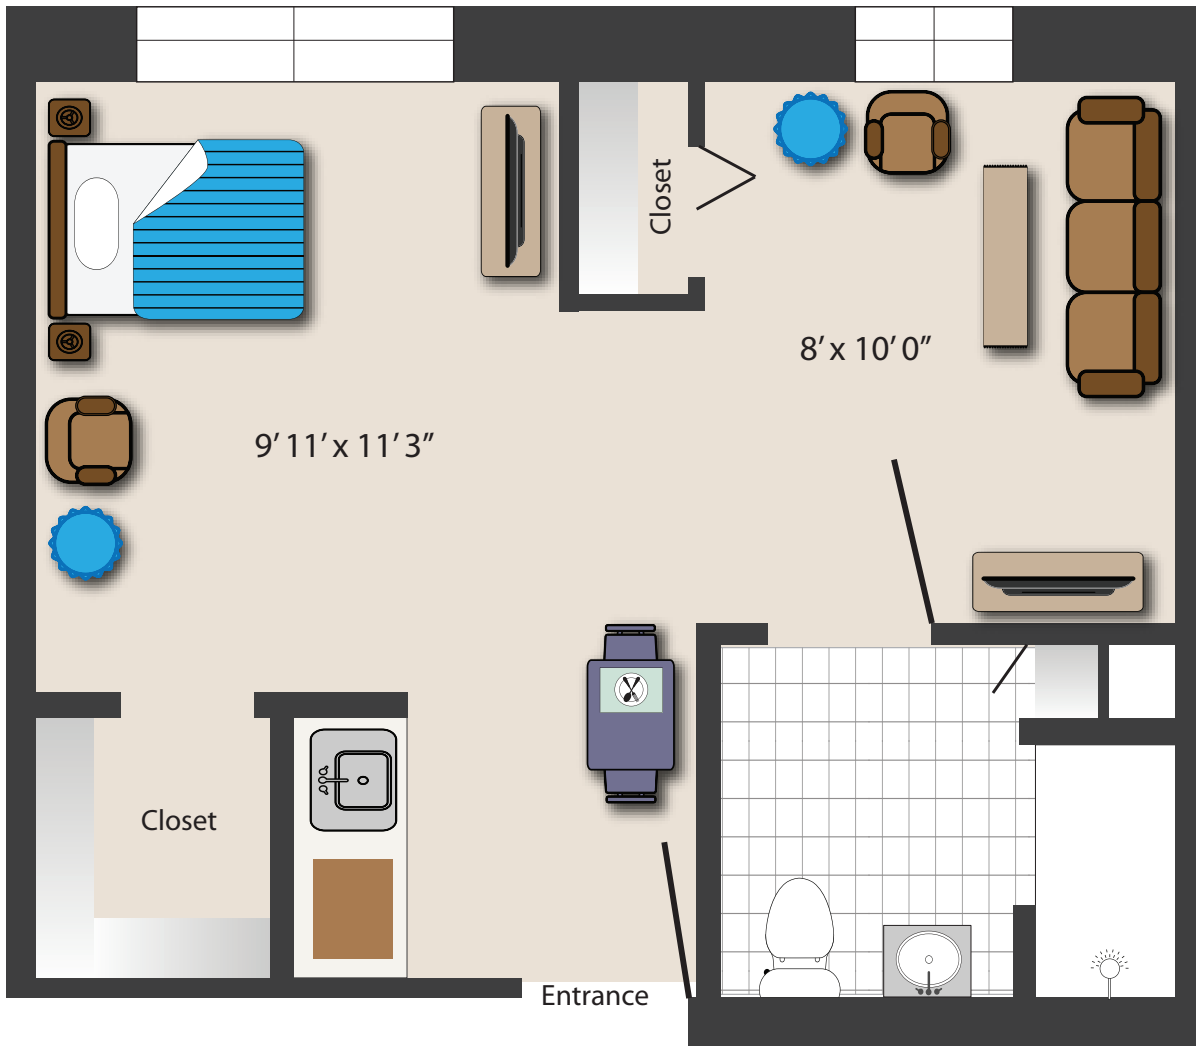

Assisted Living Floor Plans

One Bedroom Apartment

THE CHELSEA

AT BRICK

458 Jack Martin Blvd, Brick, NJ 08724

P 732-206-9800 • chelseaseniorliving.com

Assisted Living Floor Plans

Studio Apartment with Den

THE CHELSEA
AT BRICK

458 Jack Martin Blvd, Brick, NJ 08724
P 732-206-9800 • chelseaseniorliving.com

Assisted Living Floor Plans

Studio Apartment

THE CHELSEA

AT BRICK

458 Jack Martin Blvd, Brick, NJ 08724

P 732-206-9800 • chelseaseniorliving.com