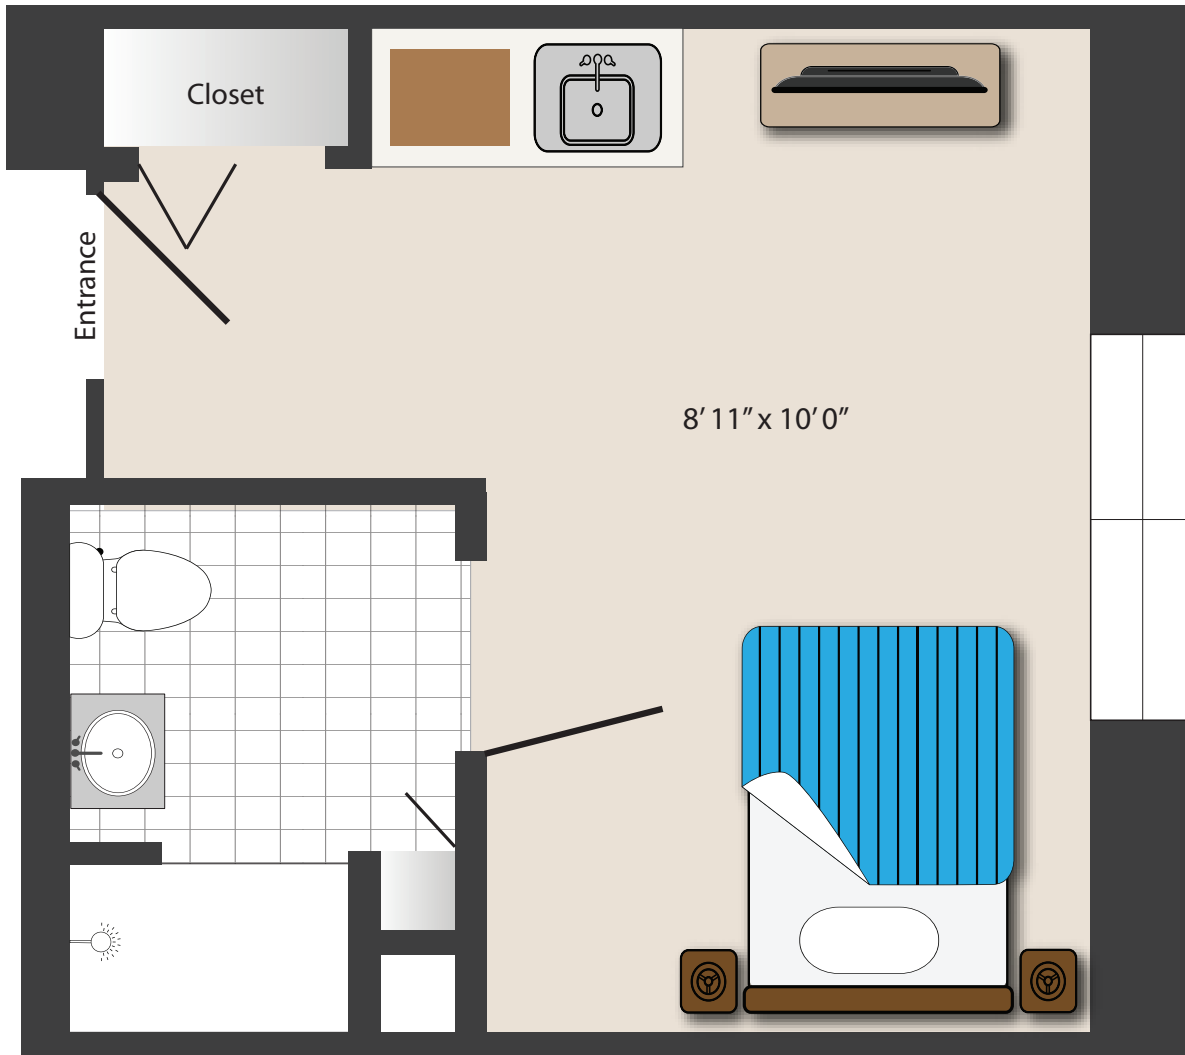

Assisted Living Floor Plans

One Bedroom Apartment

THE CHELSEA

AT BRICK

458 Jack Martin Blvd, Brick, NJ 08724

P 732-206-9800 • chelseaseniorliving.com

Assisted Living Floor Plans

Studio Apartment with Den

THE CHELSEA
AT BRICK

458 Jack Martin Blvd, Brick, NJ 08724
P 732-206-9800 • chelseaseniorliving.com

Assisted Living Floor Plans

Studio Apartment

THE CHELSEA

AT BRICK

458 Jack Martin Blvd, Brick, NJ 08724

P 732-206-9800 • chelseaseniorliving.com