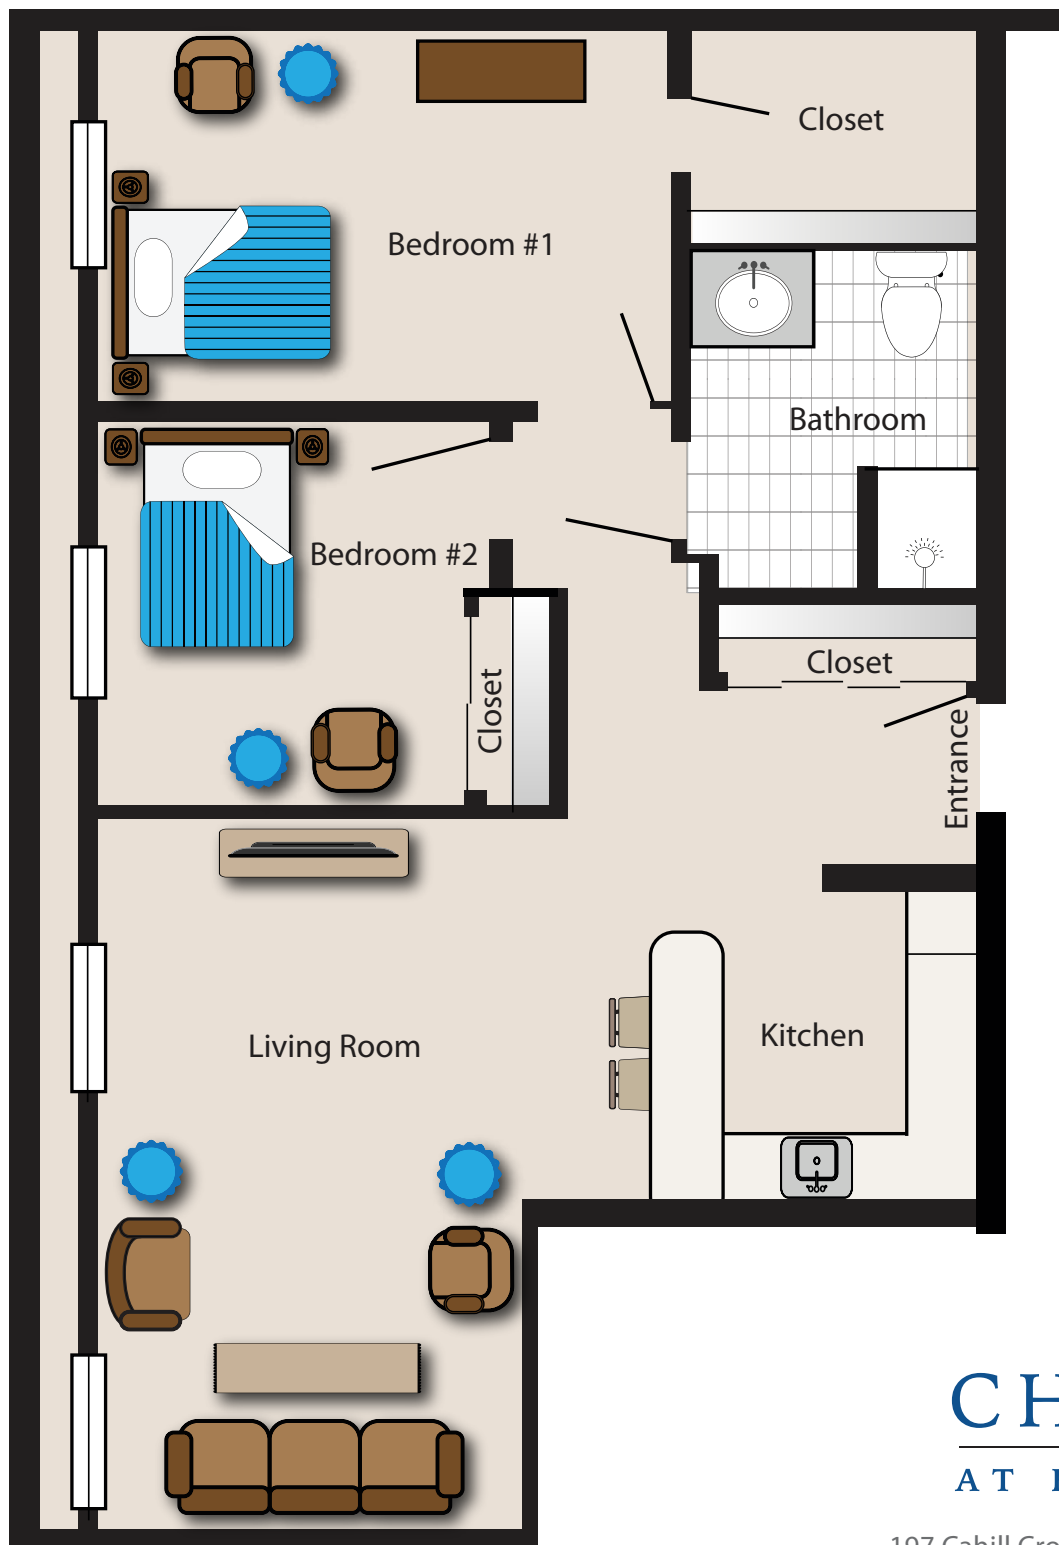

197 Cahill Cross Road, West Milford, NJ 07480
P 973-728-6000 • chelseaseniorliving.com

Independent Living Floor Plans

One Bedroom Deluxe

CHELSEA
AT BALD EAGLE

197 Cahill Cross Road, West Milford, NJ 07480
P 973-728-6000 • chelseaseniorliving.com

Independent Living Floor Plans

Two Bedroom

CHELSEA
AT BALD EAGLE

197 Cahill Cross Road, West Milford, NJ 07480
P 973-728-6000 • chelseaseniorliving.com

Independent Living Floor Plans

Two Bedroom Deluxe

CHELSEA
AT BALD EAGLE