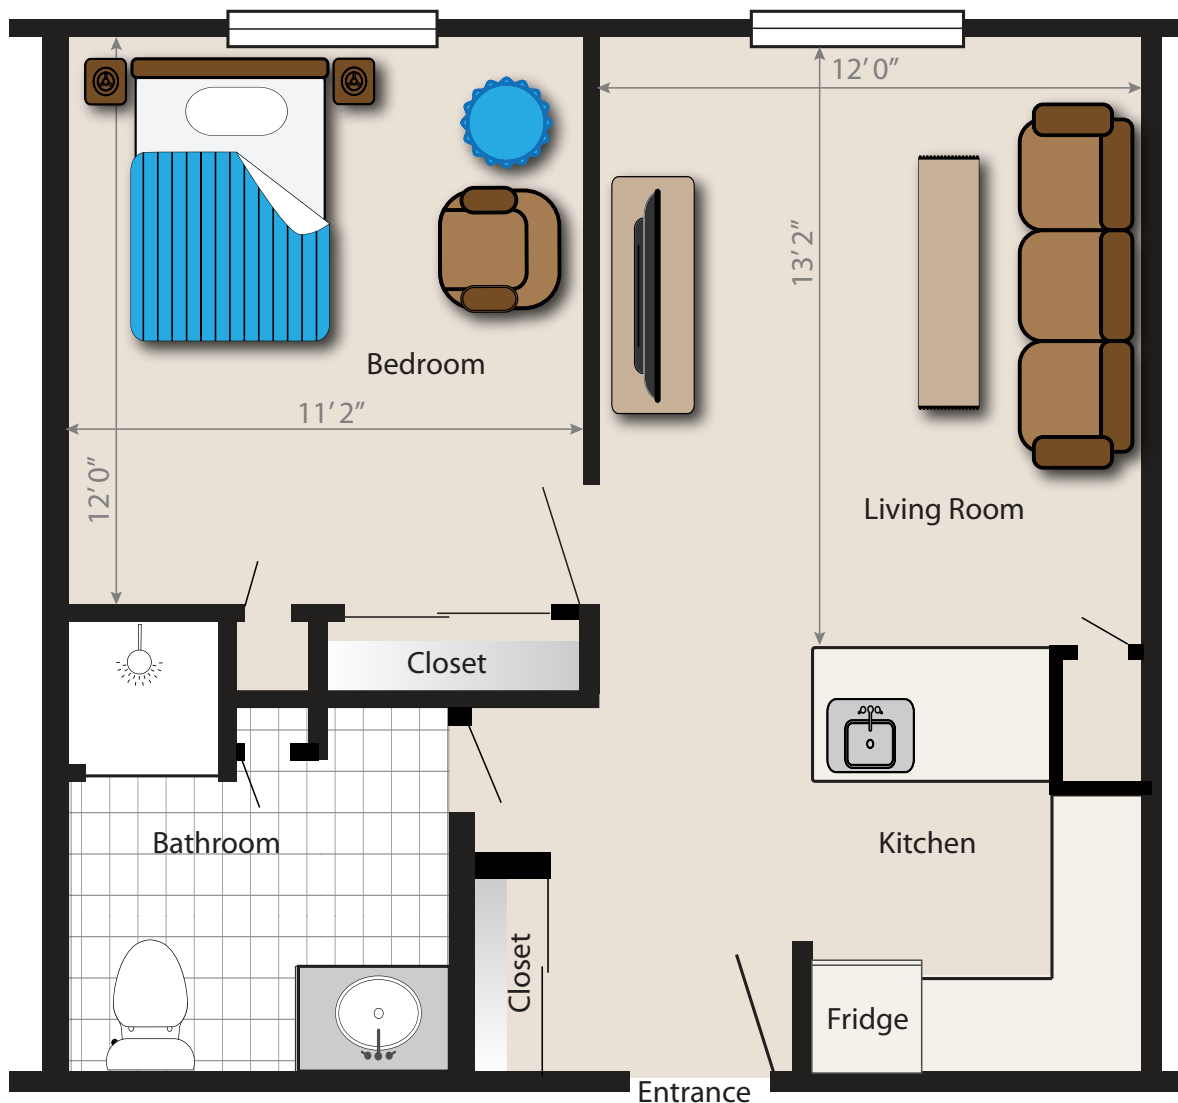

Independent Living Floor Plans

Studio

CHELSEA
AT BALD EAGLE

197 Cahill Cross Road, West Milford, NJ 07480
P 973-728-6000 • chelseaseniorliving.com

Independent Living Floor Plans

One Bedroom

CHELSEA
AT BALD EAGLE

197 Cahill Cross Road, West Milford, NJ 07480
P 973-728-6000 • chelseaseniorliving.com

Independent Living Floor Plans

One Bedroom Deluxe

CHELSEA
AT BALD EAGLE

197 Cahill Cross Road, West Milford, NJ 07480
P 973-728-6000 • chelseaseniorliving.com

Independent Living Floor Plans

Two Bedroom

CHELSEA
AT BALD EAGLE

197 Cahill Cross Road, West Milford, NJ 07480
P 973-728-6000 • chelseaseniorliving.com

Independent Living Floor Plans

Two Bedroom Deluxe

CHELSEA
AT BALD EAGLE