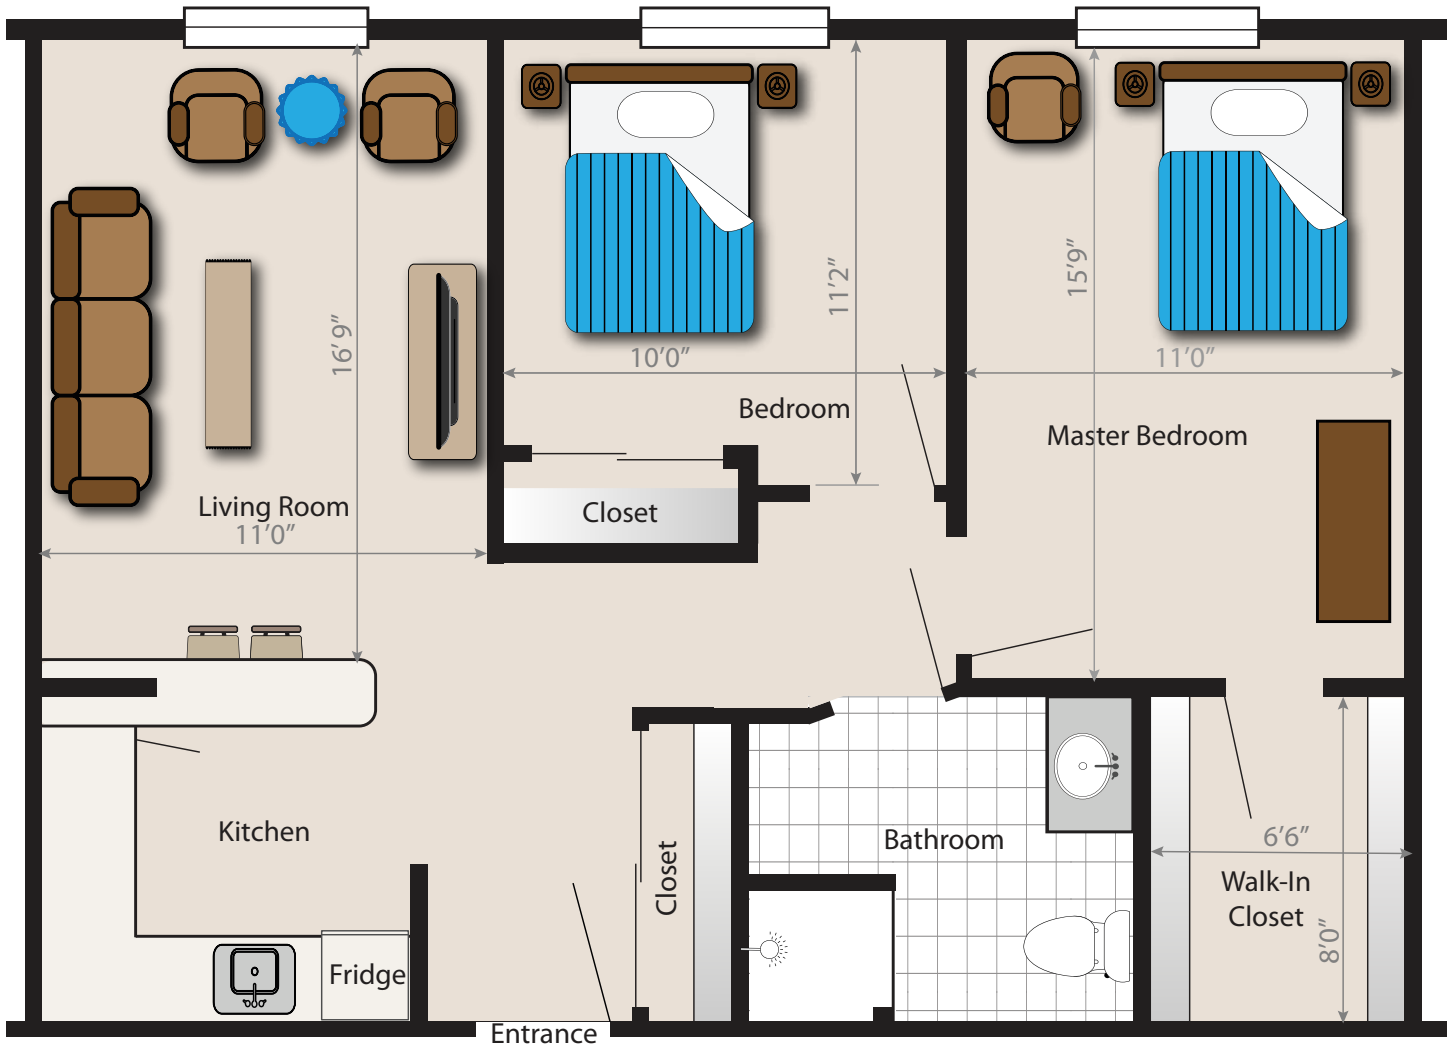

197 Cahill Cross Road, West Milford, NJ 07480
P 973-728-6000 • chelseaseniorliving.com

Independent Living Floor Plans

One Bedroom Deluxe

CHELSEA
AT BALD EAGLE

197 Cahill Cross Road, West Milford, NJ 07480
P 973-728-6000 • chelseaseniorliving.com

Independent Living Floor Plans

Two Bedroom

CHELSEA
AT BALD EAGLE

197 Cahill Cross Road, West Milford, NJ 07480
P 973-728-6000 • chelseaseniorliving.com

Independent Living Floor Plans

Two Bedroom Deluxe

CHELSEA
AT BALD EAGLE