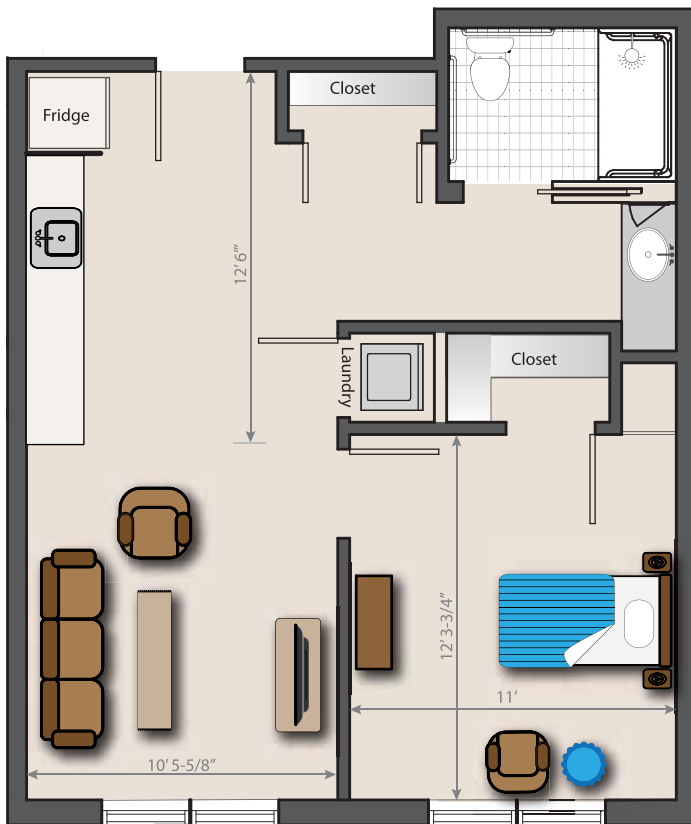

TYPICAL FLOOR PLANS

Assisted Living

Unit AL-B1
"The Shadowbrook"
 Assisted Living Studio
 360 Sq. Feet
 Room #s 200, 204, 215, 216,
 217, 305, 315, 316, 317

Unit AL-E1
"The Grove"
 Assisted Living One Bedroom
 542 Sq. Feet
 Room #s 202, 303

Unit AL-D1
"The Monroe"
 Assisted Living 2 Bedroom
 542 sq. feet
 Room #s 209, 210, 219, 220, 309, 310, 319, 320

THE CHELSEA
 AT SHREWSBURY