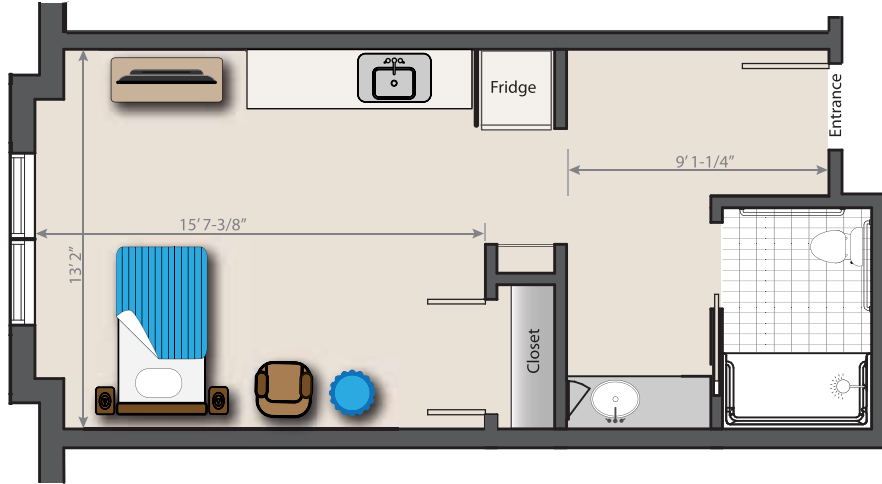

TYPICAL FLOOR PLANS

Assisted Living

Unit AL-B1
"The Shadowbrook"
 Assisted Living Studio
 360 Sq. Feet
 Room #s 200, 204, 215, 216,
 217, 305, 315, 316, 317

Unit AL-E1
"The Grove"
 Assisted Living One Bedroom
 542 Sq. Feet
 Room #s 202, 303

Unit AL-D1
"The Monroe"
 Assisted Living 2 Bedroom
 542 sq. feet
 Room #s 209, 210, 219, 220, 309, 310, 319, 320

THE CHELSEA
 AT SHREWSBURY