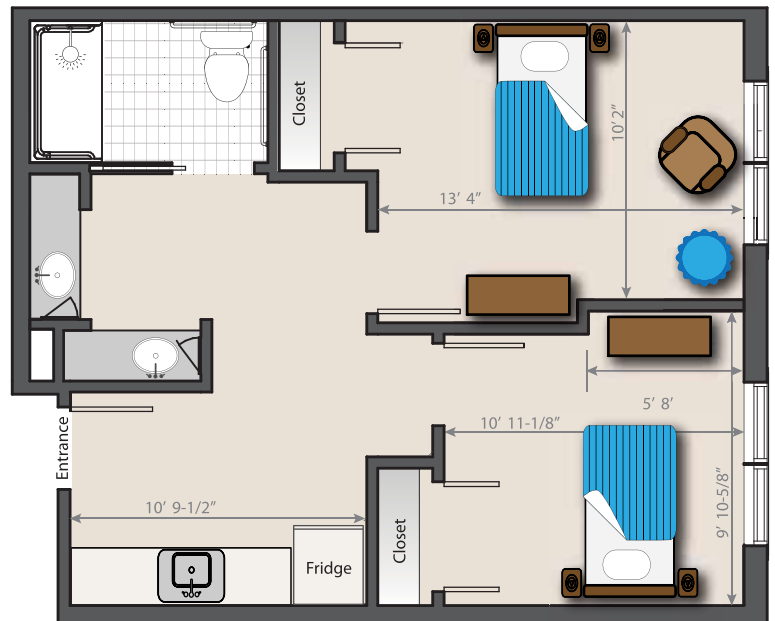

TYPICAL FLOOR PLANS

Assisted Living

Unit AL-B1
"The Shadowbrook"
 Assisted Living Studio
 360 Sq. Feet
 Room #s 200, 204, 215, 216,
 217, 305, 315, 316, 317

Unit AL-E1
"The Grove"
 Assisted Living One Bedroom
 542 Sq. Feet
 Room #s 202, 303

Unit AL-D1
"The Monroe"
 Assisted Living 2 Bedroom
 542 sq. feet
 Room #s 209, 210, 219, 220, 309, 310, 319, 320

THE CHELSEA
 AT SHREWSBURY